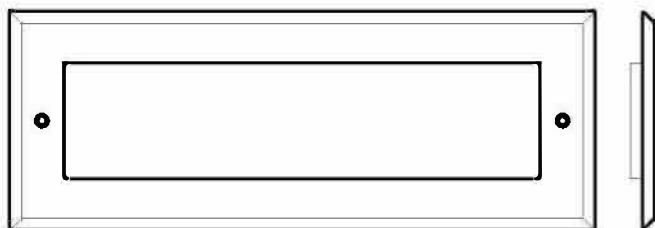

- 1** VITI INOX SERRAGGIO CORNICE Ø 5x25  
 SS TIGHTENING SCREWS Ø 5x25 FOR FRAME

- 2** CORNICE INOX  
 SS FRAME

- 3** SPORTELLO INOX  
 SS FLOW REGULATOR

- 4** VITI INOX SERRAGGIO SPORTELLO Ø 6x20  
 SS SCREWS Ø 6x20 FOR FLOW REGULATOR

- 5** CESTELLO INOX ESTRAIBILE  
 SS REMOVABLE BASKET

- 6** CORPO SKIMMER INOX  
 SS SKIMMER BODY

**MAR.COD : 19122 - 19124**

**1** VITI INOX SERRAGGIO CORNICE Ø 5x25  
 SS TIGHTENING SCREWS Ø 5x25 FOR FRAME

**2** CORNICE INOX  
 STAINLESS STEEL FRAME

**3** SPORTELLO INOX  
 SS FLOW REGULATOR

**4** VITI INOX SERRAGGIO SPORTELLO Ø 6x20  
 SS SCREWS Ø 6x20 FOR FLOW REGULATOR

**5** CESTELLO INOX ESTRAIBILE  
 SS REMOVABLE BASKET