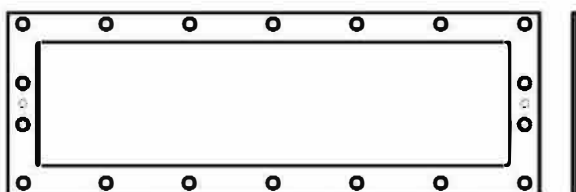

7 FLANGIA INOX PER LINER
STAINLESS STEEL LINER FLANGE