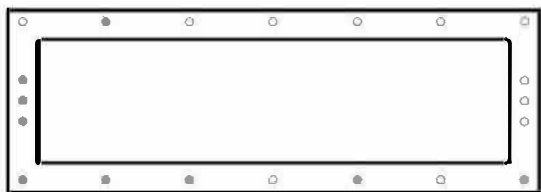

X n° 2

8 GUARNIZIONI PIANE PER LINER
FLAT GASKETS FOR LINER