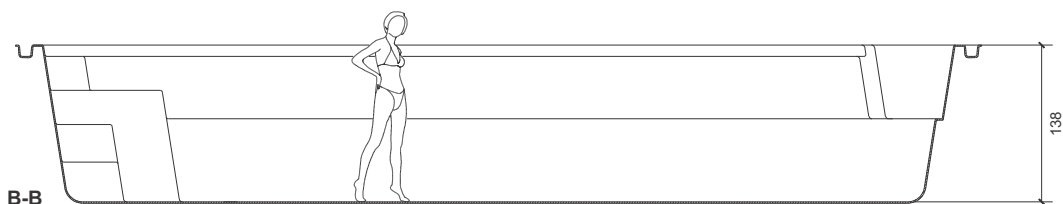

## 11- FIBERGLASS SWIMMING POOL MODEL "DOVE OVERFLOW 850"

Rectangular full overflow pool with mirror effect. Two sided stairs with relaxation area.

- Dimensions: 850 x 390 x 138 cm
- Weight: 950 kg