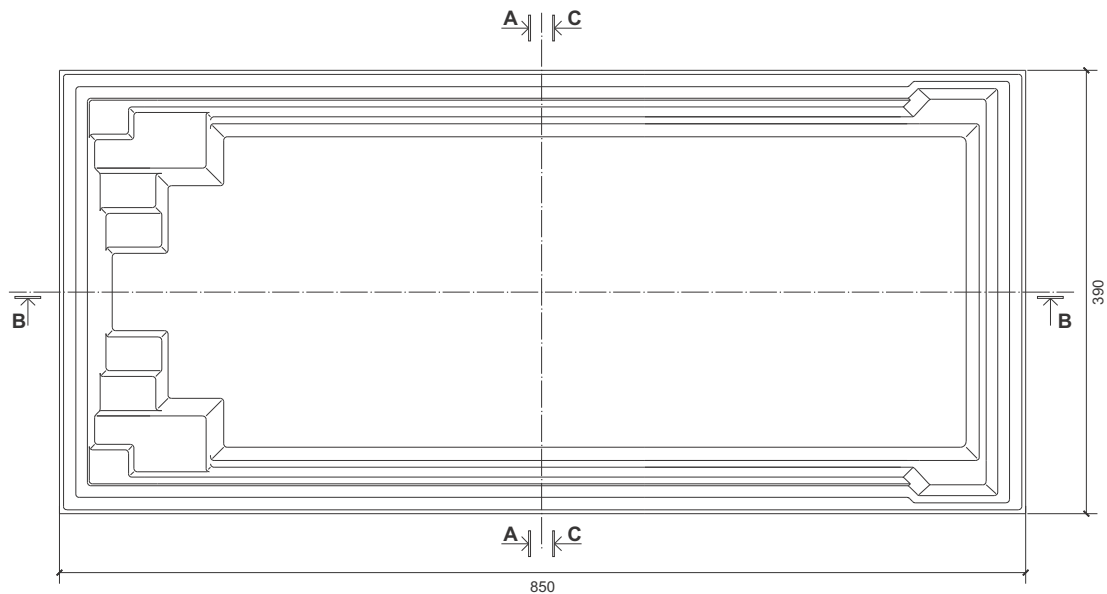

## 11- FIBERGLASS SWIMMING POOL MODEL "DOVE OVERFLOW 850"

Rectangular full overflow pool with mirror effect. Two sided stairs with relaxation area.

- Dimensions: 850 x 390 x 138 cm
- Weight: 950 kg