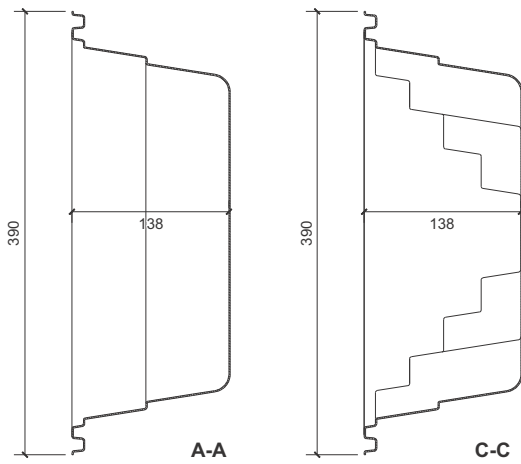

## 11- FIBERGLASS SWIMMING POOL MODEL "DOVE OVERFLOW 850"

Rectangular full overflow pool with mirror effect. Two sided stairs with relaxation area.

- Dimensions: 850 x 390 x 138 cm
- Weight: 950 kg