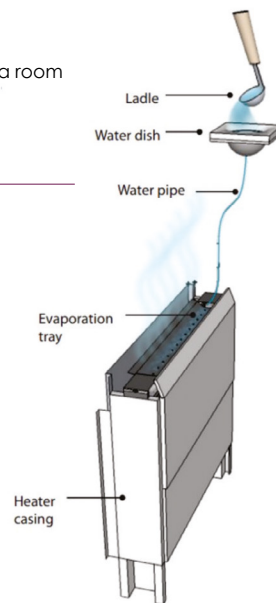

SAUNA & STEAM ROOMS 16/03 SAUNA HEATERS

UNDER BENCH SAUNA HEATER

✓ Technical features

- High efficiency heater designed to be neatly hidden behind the seating panels
- Incoloy 840 heat element with independent sauna rock holder
- Good quality heater
- Intelligent controller with separate control box
- 2 sets of independent contacts for the thermostatic control and thermal cut out
- Temp setting: 50-110°C or 122-230°F
- Intelligent sequential heating system
- Double overheating protection system for both sauna room and sauna heater

📏 Dimensions

TOUCH CONTROL PANEL
(Add 'x' at the end of the item code)

🔍 Models

PRODUCT CODE	POWER kW	CURRENT A		SAUNA ROOM VOLUME m ³		DIMENSIONS mm	PACKING	WEIGHT kg	VOLUME m ³
		230V 1N~	400V 3N~	MIN	MAX				
UBSH6	6	26.09	8.66	6	8	1300 x 225 x 850	1	39	0.28
UBSH7.5	7.5	32.61	10.82	7	12	1300 x 225 x 850	1	39	0.28
UBSH9	9	39.13	12.99	9	14	1300 x 225 x 850	1	39	0.28
UBSH10.5	10.5	45.65	15.15	12	26	1300 x 225 x 850	1	41	0.28
UBSH12	12	52.18	17.32	14	18	1300 x 225 x 850	1	41	0.28
UBSH13.5	13.5	58.70	19.48	16	20	1300 x 225 x 850	1	41	0.28
UBSH6X	6	26.09	8.66	6	8	1300 x 225 x 850	1	39	0.28
UBSH7.5X	7.5	32.61	10.82	7	12	1300 x 225 x 850	1	39	0.28
UBSH9X	9	39.13	12.99	9	14	1300 x 225 x 850	1	39	0.28
UBSH10.5X	10.5	45.65	15.15	12	26	1300 x 225 x 850	1	41	0.28
UBSH12X	12	52.18	17.32	14	18	1300 x 225 x 850	1	41	0.28
UBSH13.5X	13.5	58.70	19.48	16	20	1300 x 225 x 850	1	41	0.28