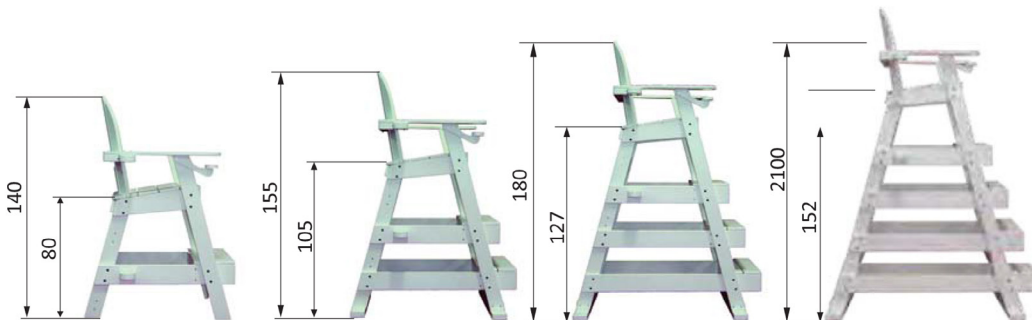

### ✓ Technical features

- Made in polypropylene. 100% recyclable
- Resistant to sea and chlorinated water
- Anti-slip seat and steps
- Double depth steps for safety and comfort
- Equipped with a cup holder and slot to attach a beach umbrella
- 4 seat heights available
- hook for life ring

OPTIONAL WHEEL AVAILABLE ON REQUEST

DOUBLE WALK DEPTH 30 CM

CUP HOLDER

### 🔑 Dimensions

### 🔍 Models

| TECHNICAL DATA            | HEXA CHAIR 1 STEPS     | HEXA CHAIR 2 STEPS | Hexa chair 3 STEPS | Hexa chair 4 STEPS |
|---------------------------|------------------------|--------------------|--------------------|--------------------|
| WEIGHT / PACKING / VOLUME | 35 kg /1/0.92 m³       | 50 kg /1/1.43 m³   | 70 kg /1/2.49 m³   | 86 kg /1/4.12 m³   |
| SEAT HEIGHT               | 80 cm                  | 105 cm             | 127 cm             | 152 cm             |
| DIMENSIONS                | 75 x 80 x 140 cm       | 80 x 105 x 155 cm  | 90 x 140 x 180 cm  | 105 x 170 x 210 cm |
| MATERIAL                  | Recycled polypropylene |                    |                    |                    |