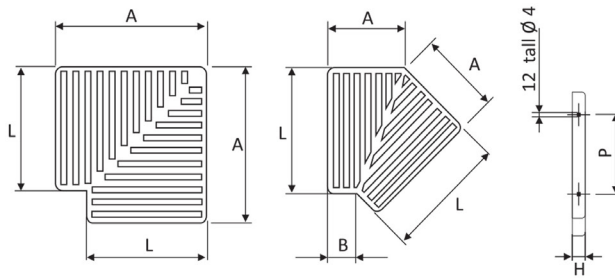

OVERFLOW GRATING

OVERFLOW GRATING ANGLE

✓ Technical features

- Made of high quality, UV resistant polyester and fibreglass
- Available in 45° and 90° angles for the perfect finish

📏 Dimensions

🔍 Models

PRODUCT CODE	DESCRIPTION	DIMENSIONS					PKG	WEIGHT kg	VOLUME m³
		A	B	H	L	P			
GR-90-01	OVERFLOW GRATING ANGLE 900 245 x 35 mm	295	-	35	245	127	4	4.1	0.014
GR-90-02	OVERFLOW GRATING ANGLE 900 245 x 22 mm	295	-	22	245	127	4	3.6	0.009
GR-90-03	OVERFLOW GRATING ANGLE 900 195 x 35 mm	245	-	35	195	127	4	2.4	0.009
GR-90-04	OVERFLOW GRATING ANGLE 900 195 x 22 mm	245	-	22	195	127	4	2.2	0.006
GR-45-01	OVERFLOW GRATING ANGLE 450 245 x 35 mm	150	50	35	245	127	4	3.2	0.009
GR-45-02	OVERFLOW GRATING ANGLE 450 245 x 22 mm	150	50	22	245	127	4	2.8	0.009
GR-45-03	OVERFLOW GRATING ANGLE 450 195 x 35 mm	130	50	35	195	127	4	2.0	0.006
GR-45-04	OVERFLOW GRATING ANGLE 450 195 x 22 mm	130	50	22	195	127	4	1.9	0.006