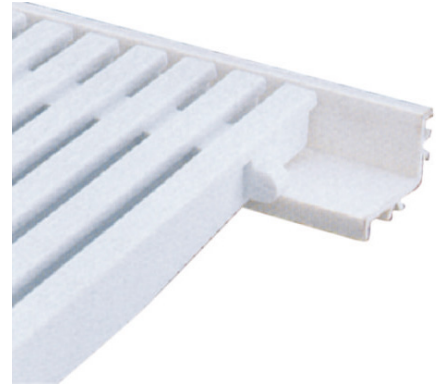

POOLSIDE EQUIPMENT 05/08

OVERFLOW GRATING

GRATING SUPPORT

✓ Technical features

- Molded from engineering plastic for outstanding strength and stiffness
- Suitable for 22mm, 24mm and 35mm high grating panels
- Supplied in 2m lengths
- Inside measurement: 24mm x 37mm

📏 Dimensions

🔍 Models

PRODUCT CODE	PACKING	WEIGHT kg	VOLUME m³
GR-119	25	13.2	0.033

POOLSIDE EQUIPMENT