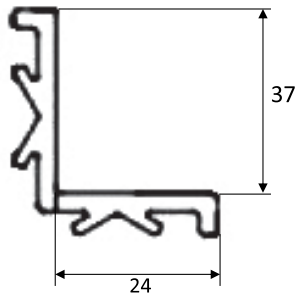

POOLSIDE EQUIPMENT 05/08

OVERFLOW GRATING

GRATING SUPPORT

✓ Technical features

- Molded from engineering plastic for outstanding strength and stiffness
- Suitable for 22mm, 24mm and 35mm high grating panels
- Supplied in 2m lengths
- Inside measurement: 24mm x 37mm

📏 Dimensions

🔍 Models

PRODUCT CODE	PACKING	WEIGHT kg	VOLUME m³
GR-119	25	13.2	0.033

POOLSIDE EQUIPMENT