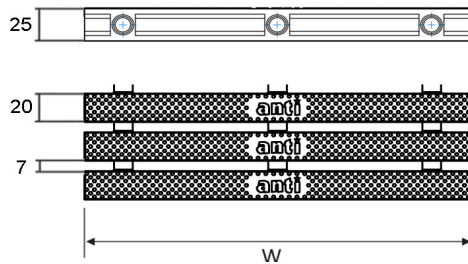

POOLSIDE EQUIPMENT 05/08

OVERFLOW GRATING

TRANSGATE

✓ Technical features

- Designed for Olympic sized swimming pools
- Molded from engineering plastic for outstanding strength and stiffness
- Easy installation with maximum flexibility
- Available in 3 standard widths: 250mm, 300mm and 350mm
- Bespoke sizes available on request

📏 Dimensions

🔍 Models

PRODUCT CODE	W mm	PACKING	WEIGHT kg	VOLUME m³
GR-112	250	8	15	0.01
GR-113	300	8	16	0.01
GR-114	350	8	17	0.15

POOLSIDE EQUIPMENT