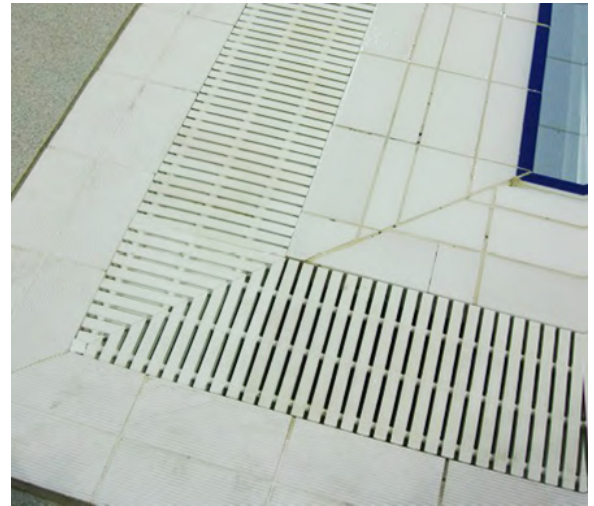

POOLSIDE EQUIPMENT 05/08

OVERFLOW GRATING

TRANSGRATE CORNER

✓ Technical features

- Designed for Olympic sized swimming pools
- Molded from engineering plastic for outstanding strength and stiffness
- Easy installation with maximum flexibility
- Available in 3 standard widths: 250mm, 300mm and 350mm
- Bespoke sizes available on request

📏 Dimensions

🔍 Models

PRODUCT CODE	W mm	PACKING	WEIGHT kg	VOLUME m³
GR-112-CORNER	250	-	-	-
GR-113-CORNER	300	-	-	-
GR-114-CORNER	350	-	-	-

POOLSIDE EQUIPMENT