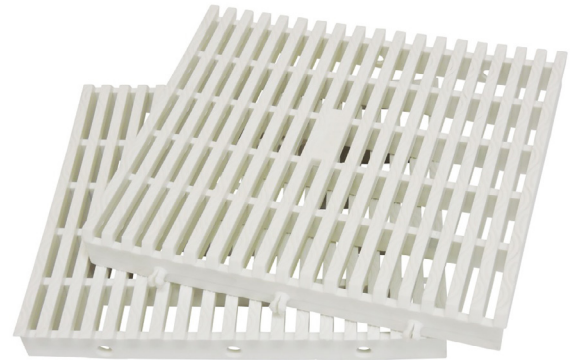

### ✓ Technical features

- Designed for Olympic sized swimming pools
- Molded from engineering plastic for outstanding strength and stiffness
- Easy installation with maximum flexibility
- Available in 3 standard widths: 250mm, 300mm and 350mm
- Bespoke sizes available on request

### 📏 Dimensions

### 🔍 Models

PRODUCT CODE	W mm	PACKING	WEIGHT kg	VOLUME m <sup>3</sup>
GR-112-CORNER	250	-	-	-
GR-113-CORNER	300	-	-	-
GR-114-CORNER	350	-	-	-

POOLSIDE EQUIPMENT

POOLSIDE EQUIPMENT 05/08

### ✓ Technical features

- Designed for Olympic sized swimming pools
- Molded from engineering plastic for outstanding strength and stiffness
- Easy installation with maximum flexibility and safety
- Available in 3 standard widths: 250mm, 300mm and 350mm