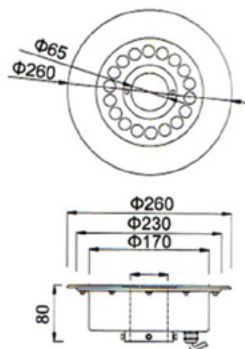

AQ-150-FNL1

AQ-180-FNL1

AQ-200-FNL1

AQ-220-FNL1

AQ-260-FNL1

Models

PRODUCT CODE	DESCRIPTION	WATT	VOLTAGE AC/DC	CENTER HOLE A	NO OF LED	PACKING	WEIGHT Kg	VOLUME m ³
AQ-150-FNL1	Stainless Steel Fountain Nozzle Light	6	24V	25	3x1w	1	1.5	
AQ-180-FNL1		6	24V	35	6x1w	1	2.0	
AQ-200-FNL1		9	24V	42/50	9x3w	1	2.5	
AQ-220-FNL1		12	24V	42/50/65	12x1w	1	3.0	
AQ-260-FNL1		24	24V	65/80	24x1w	1	4.5	

PS: add at the end of the code -W for white color, -WW for warm white color, -RGB for color changing

FOUNTAIN NOZZLES 20/03

FOUNTAIN LIGHTS

STAINLESS STEEL LED WALL WASHER

Dimensions

Models

PRODUCT CODE	DESCRIPTION	WATT	VOLTAGE AC/DC	NO OF LED	DIMENSIONS mm				Packing	Weight Kg	VOLUME m³
					A	B	C	D			
AQ-XT001	Stainless Steel Led Wall Washer	4	24V	4x1w	230	158	198	210	1	1.5	
AQ-XT002		18	24V	18x1w	430	358	398	410	1	2.0	
AQ-XT003		24	24V	24x1w	630	-	598	610	1	2.5	
AQ-XT004		36	24V	36x1w	830	-	798	810	1	3.0	
AQ-XT005		48	24V	48x1w	1050	-	1018	1030	1	4.5	

STAINLESS STEEL LED BURIED LIGHT

Dimensions

Models

PRODUCT CODE	DESCRIPTION	WATT	VOLTAGE AC/DC	NO OF LED	DIMENSIONS mm				Packing	Weight Kg	VOLUME m³
					A	B	C	D			
AQ-XT006	Stainless Steel Led buried light	4	24V	4x1w	230	158	198	210	1	2.4	
AQ-XT007		18	24V	18x1w	430	358	398	410	1	4.3	
AQ-XT008		24	24V	24x1w	630	-	598	610	1	6.3	
AQ-XT009		36	24V	36x1w	830	-	798	810	1	8.2	
AQ-XT010		48	24V	48x1w	1050	-	1018	1030	1	9.7	