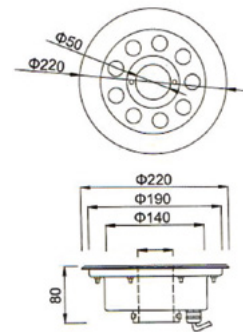

AQ-150-FNL1

AQ-180-FNL1

AQ-200-FNL1

AQ-220-FNL1

AQ-260-FNL1

Models

PRODUCT CODE	DESCRIPTION	WATT	VOLTAGE AC/DC	CENTER HOLE A	NO OF LED	PACKING	WEIGHT Kg	VOLUME m ³
AQ-150-FNL1	Stainless Steel Fountain Nozzle Light	6	24V	25	3x1w	1	1.5	
AQ-180-FNL1		6	24V	35	6x1w	1	2.0	
AQ-200-FNL1		9	24V	42/50	9x3w	1	2.5	
AQ-220-FNL1		12	24V	42/50/65	12x1w	1	3.0	
AQ-260-FNL1		24	24V	65/80	24x1w	1	4.5	