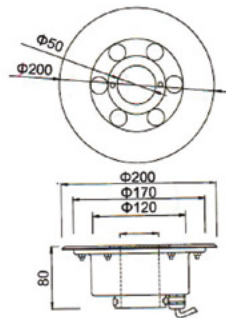

AQ-220-FNL1