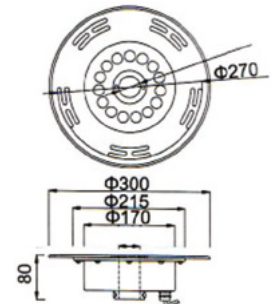

Models

PRODUCT CODE	DESCRIPTION	WATT	VOLTAGE AC/DC	NO OF LED	PACKING	WEIGHT Kg	VOLUME m³
AQ-220-FNL2	Stainless Steel Fountain Nozzle Light	18	24V	6x3w	1	2.5	
AQ-230-FNL2		27	24V	9x3w	1	3.0	
AQ-270-FNL2		36	24V	12x3w	1	4.0	
AQ-J300-FNL2		54	24V	18x1w	1	5.5	

PS: add at the end of the code -W for white color, -WW for warm white color, -RGB for color changing