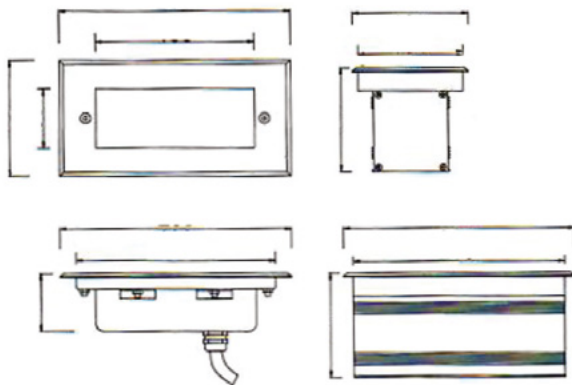

STAINLESS STEEL LED BURIED LIGHT

Dimensions

Models

PRODUCT CODE	DESCRIPTION	WATT	VOLTAGE AC/DC	NO OF LED	DIMENSIONS mm				Packing	Weight Kg	VOLUME m³
					A	B	C	D			
AQ-XT006	Stainless Steel Led buried light	4	24V	4x1w	230	158	198	210	1	2.4	
AQ-XT007		18	24V	18x1w	430	358	398	410	1	4.3	
AQ-XT008		24	24V	24x1w	630	-	598	610	1	6.3	
AQ-XT009		36	24V	36x1w	830	-	798	810	1	8.2	
AQ-XT010		48	24V	48x1w	1050	-	1018	1030	1	9.7