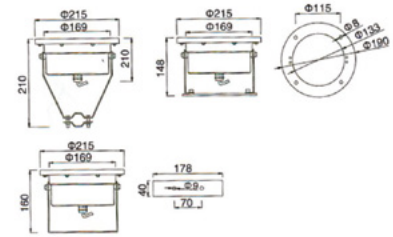

FOUNTAIN NOZZLES 20/03

FOUNTAIN LIGHTS

STAINLESS STEEL LED ROTATABLE STAND LIGHT MOD2

Dimensions

Models

PRODUCT CODE	DESCRIPTION	WATT	VOLTAGE AC/DC	NO OF LED	Packing	Weight Kg	VOLUME m³
AQ-120-MOD2	Stainless Steel Led Rotatable Stand Light	3	24V	3x1w	1	0.8	
AQ-145-MOD2		9	24V	9x1w	1	1.2	
AQ-145-MOD2-3		18	24V	6x3w	1	1.2	
AQ-170-MOD2		15	24V	15x1w	1	1.8	
AQ-170-MOD2-3		36	24V	12x3w	1	1.8	
AQ-215-MOD2		30	24V	30x1w	1	2.5	
AQ-215-MOD2-3		54	24V	18x3w	1	2.5	
AQ-250-MOD2		45	24V	45x1w	1	3.7	
AQ-250-MOD2-3		72	24V	24x3w	1	3.7	
AQ-300-MOD2		72	24V	72x1w	1	6.0	
AQ-300-MOD2-3		144	24V	48x3w	1	6.0	

PS: add at the end of the code -W for white color, -WW for warm white color, -RGB for color changing

FOUNTAIN NOZZLES