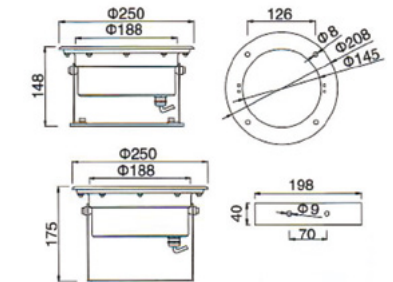

FOUNTAIN NOZZLES 20/03

FOUNTAIN LIGHTS

STAINLESS STEEL LED ROTATABLE STAND LIGHT MOD2

Dimensions

Models

PRODUCT CODE	DESCRIPTION	WATT	VOLTAGE AC/DC	NO OF LED	Packing	Weight Kg	VOLUME m³
AQ-120-MOD2	Stainless Steel Led Rotatable Stand Light	3	24V	3x1w	1	0.8	
AQ-145-MOD2		9	24V	9x1w	1	1.2	
AQ-145-MOD2-3		18	24V	6x3w	1	1.2	
AQ-170-MOD2		15	24V	15x1w	1	1.8	
AQ-170-MOD2-3		36	24V	12x3w	1	1.8	
AQ-215-MOD2		30	24V	30x1w	1	2.5	
AQ-215-MOD2-3		54	24V	18x3w	1	2.5	
AQ-250-MOD2		45	24V	45x1w	1	3.7	
AQ-250-MOD2-3		72	24V	24x3w	1	3.7	
AQ-300-MOD2		72	24V	72x1w	1	6.0	
AQ-300-MOD2-3		144	24V	48x3w	1	6.0	

PS: add at the end of the code -W for white color, -WW for warm white color, -RGB for color changing

FOUNTAIN NOZZLES