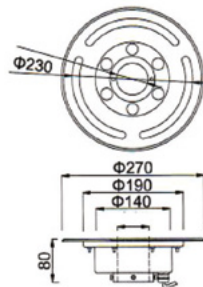

AQ-J300-FNL2