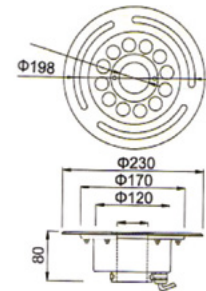

AQ-270-FNL2