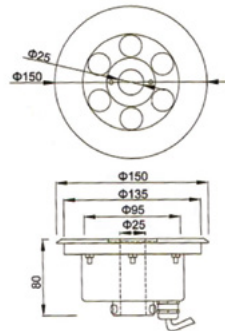

AQ-150-FNL1

AQ-180-FNL1

AQ-200-FNL1

AQ-220-FNL1

AQ-260-FNL1

Models

PRODUCT CODE	DESCRIPTION	WATT	VOLTAGE AC/DC	CENTER HOLE A	NO OF LED	PACKING	WEIGHT Kg	VOLUME m ³
AQ-150-FNL1	Stainless Steel Fountain Nozzle Light	6	24V	25	3x1w	1	1.5	
AQ-180-FNL1		6	24V	35	6x1w	1	2.0	
AQ-200-FNL1		9	24V	42/50	9x3w	1	2.5	
AQ-220-FNL1		12	24V	42/50/65	12x1w	1	3.0	
AQ-260-FNL1		24	24V	65/80	24x1w	1	4.5	

PS: add at the end of the code -W for white color, -WW for warm white color, -RGB for color changing

FOUNTAIN NOZZLES 20/03

FOUNTAIN LIGHTS

STAINLESS STEEL LED WALL WASHER

Dimensions

Models

PRODUCT CODE	DESCRIPTION	WATT	VOLTAGE AC/DC	NO OF LED	DIMENSIONS mm				Packing	Weight Kg	VOLUME m³
					A	B	C	D			
AQ-XT001	Stainless Steel Led Wall Washer	4	24V	4x1w	230	158	198	210	1	1.5	
AQ-XT002		18	24V	18x1w	430	358	398	410	1	2.0	
AQ-XT003		24	24V	24x1w	630	-	598	610	1	2.5	
AQ-XT004		36	24V	36x1w	830	-	798	810	1	3.0	
AQ-XT005		48	24V	48x1w	1050	-	1018	1030	1	4.5	

STAINLESS STEEL LED BURIED LIGHT

Dimensions

Models

PRODUCT CODE	DESCRIPTION	WATT	VOLTAGE AC/DC	NO OF LED	DIMENSIONS mm				Packing	Weight Kg	VOLUME m³
					A	B	C	D			
AQ-XT006	Stainless Steel Led buried light	4	24V	4x1w	230	158	198	210	1	2.4	
AQ-XT007		18	24V	18x1w	430	358	398	410	1	4.3	
AQ-XT008		24	24V	24x1w	630	-	598	610	1	6.3	
AQ-XT009		36	24V	36x1w	830	-	798	810	1	8.2	
AQ-XT010		48	24V	48x1w	1050	-	1018	1030	1	9.7	