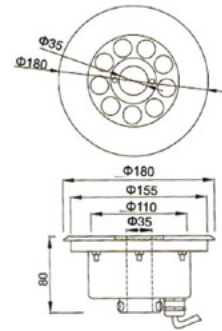

AQ-150-FNL1

AQ-180-FNL1

AQ-200-FNL1

AQ-220-FNL1

AQ-260-FNL1

Models

PRODUCT CODE	DESCRIPTION	WATT	VOLTAGE AC/DC	CENTER HOLE A	NO OF LED	PACKING	WEIGHT Kg	VOLUME m ³
AQ-150-FNL1	Stainless Steel Fountain Nozzle Light	6	24V	25	3x1w	1	1.5	
AQ-180-FNL1		6	24V	35	6x1w	1	2.0	
AQ-200-FNL1		9	24V	42/50	9x3w	1	2.5	
AQ-220-FNL1		12	24V	42/50/65	12x1w	1	3.0	
AQ-260-FNL1		24	24V	65/80	24x1w	1	4.5	

STAINLESS STEEL LED BURIED LIGHT

Dimensions

Models

PRODUCT CODE	DESCRIPTION	WATT	VOLTAGE AC/DC	NO OF LED	DIMENSIONS mm				Packing	Weight Kg	VOLUME m³
					A	B	C	D			
AQ-XT006	Stainless Steel Led buried light	4	24V	4x1w	230	158	198	210	1	2.4	
AQ-XT007		18	24V	18x1w	430	358	398	410	1	4.3	
AQ-XT008		24	24V	24x1w	630	-	598	610	1	6.3	
AQ-XT009		36	24V	36x1w	830	-	798	810	1	8.2	
AQ-XT010		48	24V	48x1w	1050	-	1018	1030	1	9.7	