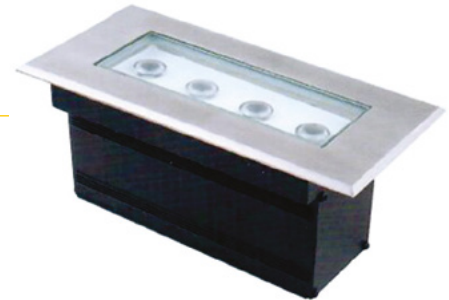

STAINLESS STEEL LED BURIED LIGHT

Dimensions

Models

PRODUCT CODE	DESCRIPTION	WATT	VOLTAGE AC/DC	NO OF LED	DIMENSIONS mm				Packing	Weight Kg	VOLUME m³
					A	B	C	D			
AQ-XT006	Stainless Steel Led buried light	4	24V	4x1w	230	158	198	210	1	2.4	
AQ-XT007		18	24V	18x1w	430	358	398	410	1	4.3	
AQ-XT008		24	24V	24x1w	630	-	598	610	1	6.3	
AQ-XT009		36	24V	36x1w	830	-	798	810	1	8.2	
AQ-XT010		48	24V	48x1w	1050	-	1018	1030	1	9.7