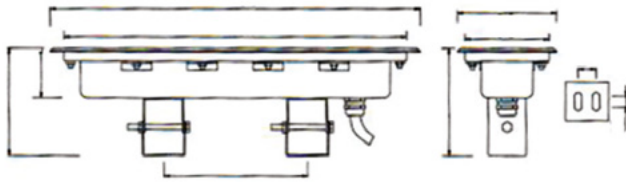

PS: add at the end of the code -W for white color, -WW for warm white color, -RGB for color changing

FOUNTAIN NOZZLES 20/03

FOUNTAIN LIGHTS

STAINLESS STEEL LED WALL WASHER

Dimensions

Models

PRODUCT CODE	DESCRIPTION	WATT	VOLTAGE AC/DC	NO OF LED	DIMENSIONS mm				Packing	Weight Kg	VOLUME m³
					A	B	C	D			
AQ-XT001	Stainless Steel Led Wall Washer	4	24V	4x1w	230	158	198	210	1	1.5	
AQ-XT002		18	24V	18x1w	430	358	398	410	1	2.0	
AQ-XT003		24	24V	24x1w	630	-	598	610	1	2.5	
AQ-XT004		36	24V	36x1w	830	-	798	810	1	3.0	
AQ-XT005		48	24V	48x1w	1050	-	1018	1030	1	4.5	