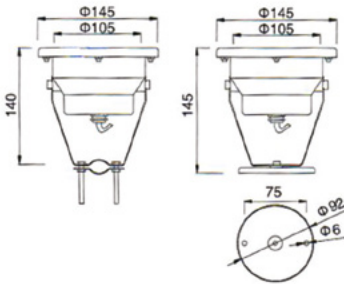

FOUNTAIN NOZZLES 20/03

FOUNTAIN LIGHTS

STAINLESS STEEL LED ROTATABLE STAND LIGHT MOD2

Dimensions

Models

PRODUCT CODE	DESCRIPTION	WATT	VOLTAGE AC/DC	NO OF LED	Packing	Weight Kg	VOLUME m³
AQ-120-MOD2	Stainless Steel Led Rotatable Stand Light	3	24V	3x1w	1	0.8	
AQ-145-MOD2		9	24V	9x1w	1	1.2	
AQ-145-MOD2-3		18	24V	6x3w	1	1.2	
AQ-170-MOD2		15	24V	15x1w	1	1.8	
AQ-170-MOD2-3		36	24V	12x3w	1	1.8	
AQ-215-MOD2		30	24V	30x1w	1	2.5	
AQ-215-MOD2-3		54	24V	18x3w	1	2.5	
AQ-250-MOD2		45	24V	45x1w	1	3.7	
AQ-250-MOD2-3		72	24V	24x3w	1	3.7	
AQ-300-MOD2		72	24V	72x1w	1	6.0	
AQ-300-MOD2-3		144	24V	48x3w	1	6.0	

PS: add at the end of the code -W for white color, -WW for warm white color, -RGB for color changing

FOUNTAIN NOZZLES