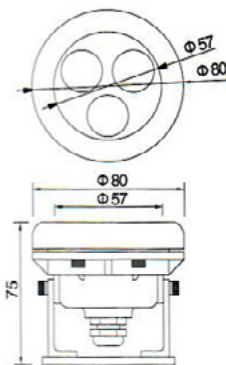

📏 Dimensions

AQ-80-MOD1

AQ-128-MOD1

AQ-195-MOD1

🔍 Models

PRODUCT CODE	DESCRIPTION	WATT	VOLTAGE AC/DC	NO OF LED	PACKING	Weight Kg	VOLUME m³
AQ-80-MOD1	Stainless Steel Led Rotatable Stand Light	3	24V	3x1w	1	1.0	
AQ-128-MOD1		9	24V	9x1w	1	2.5	
AQ-195-MOD1		15	24V	15x1w	1	3.0	

PS: add at the end of the code -W for white color, -WW for warm white color, -RGB for color changing

FOUNTAIN NOZZLES 20/03

FOUNTAIN LIGHTS

STAINLESS STEEL LED WALL WASHER

Dimensions

Models

PRODUCT CODE	DESCRIPTION	WATT	VOLTAGE AC/DC	NO OF LED	DIMENSIONS mm				Packing	Weight Kg	VOLUME m³
					A	B	C	D			
AQ-XT001	Stainless Steel Led Wall Washer	4	24V	4x1w	230	158	198	210	1	1.5	
AQ-XT002		18	24V	18x1w	430	358	398	410	1	2.0	
AQ-XT003		24	24V	24x1w	630	-	598	610	1	2.5	
AQ-XT004		36	24V	36x1w	830	-	798	810	1	3.0	
AQ-XT005		48	24V	48x1w	1050	-	1018	1030	1	4.5	