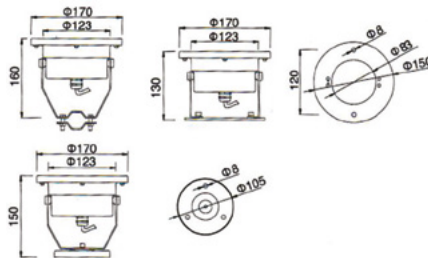

FOUNTAIN NOZZLES 20/03

FOUNTAIN LIGHTS

STAINLESS STEEL LED ROTATABLE STAND LIGHT MOD2

Dimensions

Models

PRODUCT CODE	DESCRIPTION	WATT	VOLTAGE AC/DC	NO OF LED	Packing	Weight Kg	VOLUME m³
AQ-120-MOD2	Stainless Steel Led Rotatable Stand Light	3	24V	3x1w	1	0.8	
AQ-145-MOD2		9	24V	9x1w	1	1.2	
AQ-145-MOD2-3		18	24V	6x3w	1	1.2	
AQ-170-MOD2		15	24V	15x1w	1	1.8	
AQ-170-MOD2-3		36	24V	12x3w	1	1.8	
AQ-215-MOD2		30	24V	30x1w	1	2.5	
AQ-215-MOD2-3		54	24V	18x3w	1	2.5	
AQ-250-MOD2		45	24V	45x1w	1	3.7	
AQ-250-MOD2-3		72	24V	24x3w	1	3.7	
AQ-300-MOD2		72	24V	72x1w	1	6.0	
AQ-300-MOD2-3		144	24V	48x3w	1	6.0	

PS: add at the end of the code -W for white color, -WW for warm white color, -RGB for color changing

FOUNTAIN NOZZLES