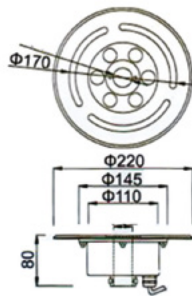

AQ-230-FNL2