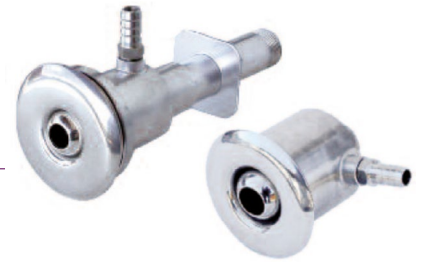

SPA JETS

ABS WALL HYDRO MASSAGE FITTINGS

✓ Technical features

- Manufactured in ABS
- Available for concrete or liner pools

🔍 Models

PRODUCT CODE	DESCRIPTION	PACKING	WEIGHT kg	VOLUME m ³
17100	Adjustable standard type cover flange Ø110mm conn. water Ø33 for Concrete	1	0.1	0.005
17101	Adjustable standard type cover flange Ø110mm conn. water Ø33 for Liner	1	0.1	0.005
17104	Rotor type cover flange Ø110mm conn. water Ø33 for Concrete	1	0.1	0.005
17105	Rotor type cover flange Ø110mm conn. water Ø33 for Liner	1	0.2	0.01
17108	Standard type with 7 jets cover flange Ø110mm conn. water Ø33 for Concrete	1	0.2	0.01
17109	Standard type with 7 jets cover flange Ø110mm conn. water Ø33 for Liner	1	1	0.05
17159	AISI 316/L - V4A Stainless Steel Plate for cover	1	0.1	0.005

SPA JETS

STAINLESS STEEL HYDROMASSAGE INLET - ORIENTABLE

✓ Technical features

- Manufactured in stainless steel with a polished finish
- Available for concrete or liner pools

Q Models

PRODUCT CODE	DESCRIPTION	FLOW RATE m ³ /h	DIMENSIONS						PKG	WEIGHT kg	VOLUME m ³
			A	B	C	D	E	F			
17013	Standard hydromassage inlet - 1" for Concrete	2.5	76	1"	3/4"	-	70	80	1	0.7	0.001
17014	Standard hydromassage inlet - 1" for Liner	2.5	76	1"	3/4"	-	70	80	1	1	0.001
17001	Wall inlet Standard threaded - 1 1/2" for Concrete	4	102	1 1/2"	1"	3/8"	76	75	1	1	0.002
17002	Wall inlet Standard threaded - 2" for Concrete	6	105	2"	1"	3/8"	76	75	1	1	0.003
17003	Wall inlet Standard threaded - 3" for Concrete	8.5	130	3"	1 1/2"	1/2"	102	105	1	2.5	0.004
17004	Wall inlet Standard threaded - 1 1/2" for Liner	4	102	1 1/2"	1"	3/8"	76	75	1	1.5	0.002
17005	Wall inlet Standard threaded - 2" for Liner	6	105	2"	1"	3/8"	76	75	1	2.5	0.003
17006	Wall inlet Standard threaded - 3" for Liner	8.5	145	3"	1 1/2"	1/2"	102	105	1	3	0.004

STAINLESS STEEL HYDRO-MASSAGE INLET

✓ Technical features

- Wall and floor hydro-massage inlet with 9 air and water jets
- Made of AISI-316L-V4A Stainless steel
- Flow rate: 80 l/m
- Available for concrete and liner pool