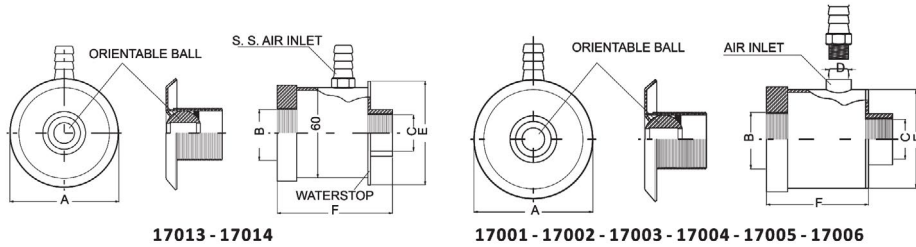

ABS JETS • Manufactured in ABS

🔍 Models

PRODUCT CODE	DESCRIPTION	Flow Rate m ³ /h	PACKING	WEIGHT kg	VOLUME m ³
SP-131N	32mm air & 50 mm water tee body	4.56	1	0.35	0.055981
SP-1311	Swirl jet	1.02	1	0.3	0.02548
SP-1312	Smooth face swirl jet	1.02	1	0.3	0.02548
SP-1313	Standard jet	1.02	1	0.3	0.02548
SP-1314	Smooth face standard jet	1.02	1	0.3	0.02548

SPA JETS

STAINLESS STEEL HYDROMASSAGE INLET - ORIENTABLE

✓ Technical features

- Manufactured in stainless steel with a polished finish
- Available for concrete or liner pools

Q Models

PRODUCT CODE	DESCRIPTION	FLOW RATE m ³ /h	DIMENSIONS						PKG	WEIGHT kg	VOLUME m ³
			A	B	C	D	E	F			
17013	Standard hydromassage inlet - 1" for Concrete	2.5	76	1"	3/4"	-	70	80	1	0.7	0.001
17014	Standard hydromassage inlet - 1" for Liner	2.5	76	1"	3/4"	-	70	80	1	1	0.001
17001	Wall inlet Standard threaded - 1 1/2" for Concrete	4	102	1 1/2"	1"	3/8"	76	75	1	1	0.002
17002	Wall inlet Standard threaded - 2" for Concrete	6	105	2"	1"	3/8"	76	75	1	1	0.003
17003	Wall inlet Standard threaded - 3" for Concrete	8.5	130	3"	1 1/2"	1/2"	102	105	1	2.5	0.004
17004	Wall inlet Standard threaded - 1 1/2" for Liner	4	102	1 1/2"	1"	3/8"	76	75	1	1.5	0.002
17005	Wall inlet Standard threaded - 2" for Liner	6	105	2"	1"	3/8"	76	75	1	2.5	0.003
17006	Wall inlet Standard threaded - 3" for Liner	8.5	145	3"	1 1/2"	1/2"	102	105	1	3	0.004

STAINLESS STEEL HYDRO-MASSAGE INLET

✓ Technical features

- Wall and floor hydro-massage inlet with 9 air and water jets
- Made of AISI-316L-V4A Stainless steel
- Flow rate: 80 l/m
- Available for concrete and liner pool