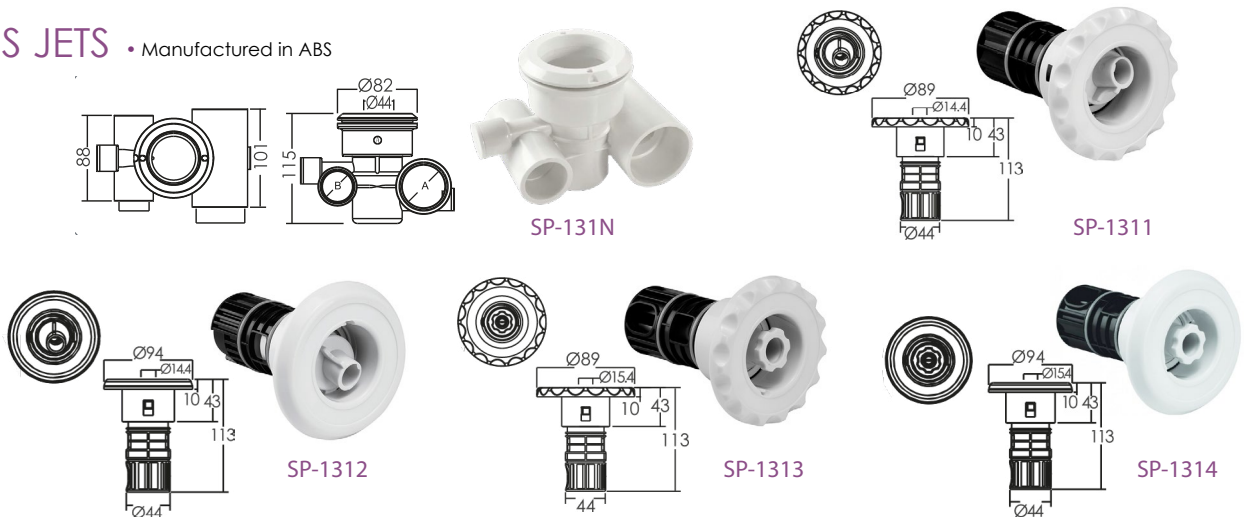

ABS JETS • Manufactured in ABS

🔍 Models

PRODUCT CODE	DESCRIPTION	Flow Rate m³/h	PACKING	WEIGHT kg	VOLUME m³
SP-131N	32mm air & 50 mm water tee body	4.56	1	0.35	0.055981
SP-1311	Swirl jet	1.02	1	0.3	0.02548
SP-1312	Smooth face swirl jet	1.02	1	0.3	0.02548
SP-1313	Standard jet	1.02	1	0.3	0.02548
SP-1314	Smooth face standard jet	1.02	1	0.3	0.02548