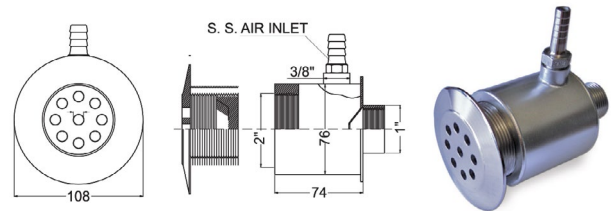

ABS JETS • Manufactured in ABS

🔍 Models

PRODUCT CODE	DESCRIPTION	Flow Rate m ³ /h	PACKING	WEIGHT kg	VOLUME m ³
SP-131N	32mm air & 50 mm water tee body	4.56	1	0.35	0.055981
SP-1311	Swirl jet	1.02	1	0.3	0.02548
SP-1312	Smooth face swirl jet	1.02	1	0.3	0.02548
SP-1313	Standard jet	1.02	1	0.3	0.02548
SP-1314	Smooth face standard jet	1.02	1	0.3	0.02548

SPA JETS

STAINLESS STEEL HYDROMASSAGE INLET - ORIENTABLE

✓ Technical features

- Manufactured in stainless steel with a polished finish
- Available for concrete or liner pools

Q Models

PRODUCT CODE	DESCRIPTION	FLOW RATE m ³ /h	DIMENSIONS						PKG	WEIGHT kg	VOLUME m ³
			A	B	C	D	E	F			
17013	Standard hydromassage inlet - 1" for Concrete	2.5	76	1"	3/4"	-	70	80	1	0.7	0.001
17014	Standard hydromassage inlet - 1" for Liner	2.5	76	1"	3/4"	-	70	80	1	1	0.001
17001	Wall inlet Standard threaded - 1 1/2" for Concrete	4	102	1 1/2"	1"	3/8"	76	75	1	1	0.002
17002	Wall inlet Standard threaded - 2" for Concrete	6	105	2"	1"	3/8"	76	75	1	1	0.003
17003	Wall inlet Standard threaded - 3" for Concrete	8.5	130	3"	1 1/2"	1/2"	102	105	1	2.5	0.004
17004	Wall inlet Standard threaded - 1 1/2" for Liner	4	102	1 1/2"	1"	3/8"	76	75	1	1.5	0.002
17005	Wall inlet Standard threaded - 2" for Liner	6	105	2"	1"	3/8"	76	75	1	2.5	0.003
17006	Wall inlet Standard threaded - 3" for Liner	8.5	145	3"	1 1/2"	1/2"	102	105	1	3	0.004

STAINLESS STEEL HYDRO-MASSAGE INLET

✓ Technical features

- Wall and floor hydro-massage inlet with 9 air and water jets
- Made of AISI-316L-V4A Stainless steel
- Flow rate: 80 l/m
- Available for concrete and liner pool

Q Models

PRODUCT CODE	DESCRIPTION	FLOW RATE m ³ /h	PACKING	WEIGHT kg	VOLUME m ³
SP-120	S.Steel Hydro-massage inlet for Concrete	5	1	1	0.003
SP-121	S.Steel Hydro-massage inlet for Liner	5	1	1.5	0.003

Your global partner since 1974. Trusted for superior quality and exceptional innovations.