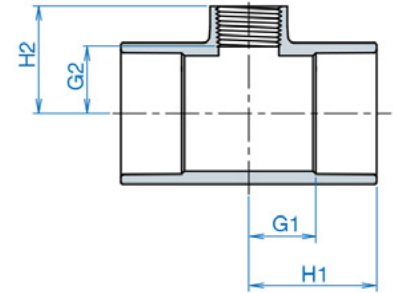

PVC FITTINGS 19/01

COUPLING

REDUCING TEE (S X S X FT)

Models

PRODUCT CODE	DESCRIPTIONS	SIZE	DIMENSIONS				PKG	WEIGHT
			G1	G2	H1	H2		
VB201A	PVC REDUCING TEE	3/4" X 1/2"	17.10	17.78	42.5	40.0	1	0.067
VB252A	PVC REDUCING TEE	1" X 1/2"	21.42	21.78	50.0	44.0	1	0.107
VB251A	PVC REDUCING TEE	1" X 3/4"	21.42	20.60	50.0	46.0	1	0.109
VB323A	PVC REDUCING TEE	1-1/4" X 1/2"	26.25	25.78	58.0	48.0	1	0.170
VB322A	PVC REDUCING TEE	1-1/4" X 3/4"	26.25	26.60	58.0	52.0	1	0.172
VB321A	PVC REDUCING TEE	1-1/4" X 1"	26.25	25.42	58.0	54.0	1	0.178
VB404A	PVC REDUCING TEE	1-1/2" X 1/2"	30.07	29.78	65.0	52.0	1	0.223
VB403A	PVC REDUCING TEE	1-1/2" X 3/4"	30.07	29.60	65.0	55.0	1	0.226
VB402A	PVC REDUCING TEE	1-1/2" X 1"	30.07	29.42	65.0	58.0	1	0.231
VB401A	PVC REDUCING TEE	1-1/2" X 1-1/4"	30.07	30.25	65.0	62.0	1	0.241
VB505A	PVC REDUCING TEE	2" X 1/2"	35.90	35.78	74.0	58.0	1	0.314
VB504A	PVC REDUCING TEE	2" X 3/4"	35.90	35.60	74.0	61.0	1	0.316
VB503A	PVC REDUCING TEE	2" X 1"	35.90	37.42	74.0	66.0	1	0.326
VB502A	PVC REDUCING TEE	2" X 1-1/4"	35.90	36.25	74.0	68.0	1	0.338
VB501A	PVC REDUCING TEE	2" X 1-1/2"	35.90	42.07	74.0	71.0	1	0.349
VB652A	PVC REDUCING TEE	2 1/2" X 1-1/2"	44.45	42.07	89.0	77.0	1	0.596
VB651A	PVC REDUCING TEE	2 1/2" X 2"	44.45	43.90	89.0	82.0	1	0.617
VB803A	PVC REDUCING TEE	3" X 1-1/2"	53.37	50.07	101.0	85.0	1	0.794
VB802A	PVC REDUCING TEE	3" X 2"	53.37	51.90	101.0	90.0	1	0.819
VB801A	PVC REDUCING TEE	3" X 2-1/2"	53.37	52.55	101.0	97.0	1	0.858
VB1H3A	PVC REDUCING TEE	4" X 2"	63.85	62.90	121.0	101.0	1	1.483
VB1H2A	PVC REDUCING TEE	4" X 2-1/2"	63.85	63.55	121.0	108.1	1	1.481
VB1H1A	PVC REDUCING TEE	4" X 3"	63.85	64.37	121.0	112.0	1	1.541
VB1Q1A	PVC REDUCING TEE	5" X 4"	79.50	78.85	147.5	136.0	1	2.216
VB1F3A	PVC REDUCING TEE	6" X 3"	95.00	95.37	173.0	143.0	1	3.742
VB1F2A	PVC REDUCING TEE	6" X 4"	95.00	94.85	173.0	152.0	1	3.717
VB2H4A	PVC REDUCING TEE	8" X 3"	122.00	122.37	225.0	170.0	1	8.623
VB2H3A	PVC REDUCING TEE	8" X 4"	122.00	122.85	225.0	180.0	1	8.780
VB2F4A	PVC REDUCING TEE	10" X 4"	122.00	152.85	290.0	210.0	1	15.649
VB3H5A	PVC REDUCING TEE	12" X 4"	175.00	183.00	330.0	240.5	1	24.09