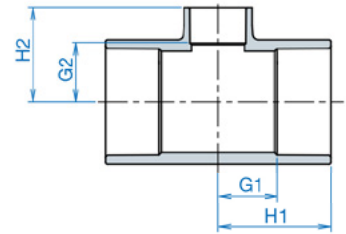

PVC FITTINGS 19/04

REDUCING TEE

REDUCING TEE (S X S)

Models

| PRODUCT CODE | DESCRIPTIONS | SIZE | DIMENSIONS | | | | PKG | WEIGHT |
|--------------|------------------|-----------------|------------|-------|-------|-------|-----|--------|
| | | | G1 | G2 | H1 | H2 | | |
| VT201 | PVC REDUCING TEE | 3/4 x 1/2" | 17.1 | 17.5 | 42.5 | 40.0 | 1 | 0.067 |
| VT252 | PVC REDUCING TEE | 1" x 1/2" | 21.4 | 21.5 | 50.0 | 44.0 | 1 | 0.107 |
| VT251 | PVC REDUCING TEE | 1" x 3/4" | 21.4 | 21.5 | 50.0 | 46.0 | 1 | 0.109 |
| VT323 | PVC REDUCING TEE | 1-1/4" x 1/2" | 26.3 | 26.5 | 58.0 | 48.0 | 1 | 0.170 |
| VT322 | PVC REDUCING TEE | 1/4" X 3/4" | 26.3 | 26.5 | 58.0 | 52.0 | 1 | 0.172 |
| VT321 | PVC REDUCING TEE | 1/4" X 1" | 26.3 | 26.5 | 58.0 | 52.0 | 1 | 0.178 |
| VT404 | PVC REDUCING TEE | 1/2" X 1/2" | 30.1 | 30.0 | 65.0 | 52.0 | 1 | 0.223 |
| VT403 | PVC REDUCING TEE | 1/2" X 3/4" | 30.1 | 30.0 | 65.0 | 55.0 | 1 | 0.226 |
| VT402 | PVC REDUCING TEE | 1/2" X 1" | 30.1 | 30.0 | 65.0 | 58.0 | 1 | 0.255 |
| VT401 | PVC REDUCING TEE | 1/2" X 1-1/4" | 30.1 | 30.0 | 65.0 | 62.0 | 1 | 0.267 |
| VT505 | PVC REDUCING TEE | 2" X 1/2" | 35.9 | 36.5 | 74.0 | 58.0 | 1 | 0.314 |
| VT504 | PVC REDUCING TEE | 2" X 3/4" | 35.9 | 36.5 | 74.0 | 61.0 | 1 | 0.316 |
| VT503 | PVC REDUCING TEE | 2" X 1" | 35.9 | 36.5 | 74.0 | 66.0 | 1 | 0.358 |
| VT502 | PVC REDUCING TEE | 2" X 1-1/4" | 35.9 | 36.5 | 74.0 | 68.0 | 1 | 0.369 |
| VT501 | PVC REDUCING TEE | 2" X 1-1/2" | 35.9 | 36.5 | 74.0 | 71.0 | 1 | 0.379 |
| VT652 | PVC REDUCING TEE | 2-1/2" X 1-1/2" | 44.6 | 44.0 | 89.0 | 77.0 | 1 | 0.596 |
| VT651 | PVC REDUCING TEE | 2-1/2" X 2" | 44.6 | 44.0 | 89.0 | 82.0 | 1 | 0.595 |
| VT803 | PVC REDUCING TEE | 3" X 1-1/2" | 53.4 | 53.4 | 101.0 | 85.0 | 1 | 0.909 |
| VT802 | PVC REDUCING TEE | 3" X 2" | 53.4 | 53.5 | 101.0 | 90.0 | 1 | 0.935 |
| VT801 | PVC REDUCING TEE | 3" X 2-1/2" | 53.4 | 53.5 | 101.0 | 97.0 | 1 | 0.970 |
| VT1H3 | PVC REDUCING TEE | 4" X 2" | 63.9 | 66.5 | 121.0 | 101.0 | 1 | 1.483 |
| VT1H2 | PVC REDUCING TEE | 4" X 2-1/2" | 63.9 | 66.5 | 121.0 | 108.0 | 1 | 1.481 |
| VT1H1 | PVC REDUCING TEE | 4" X 3" | 63.9 | 66.5 | 121.0 | 115.5 | 1 | 1.541 |
| VT1Q1 | PVC REDUCING TEE | 5" X 4" | 79.5 | 81.0 | 147.5 | 136.0 | 1 | 2.790 |
| VT1F3 | PVC REDUCING TEE | 6" X 3" | 94.8 | 96.0 | 173.0 | 143.0 | 1 | 4.240 |
| VT1F2 | PVC REDUCING TEE | 6" X 4" | 94.8 | 96.0 | 173.0 | 152.0 | 1 | 4.320 |
| VT1F1 | PVC REDUCING TEE | 6" X 5" | 94.6 | 96.0 | 173.0 | 165.0 | 1 | 4.510 |
| VT2H4 | PVC REDUCING TEE | 8" X 3" | 122.0 | 123.5 | 225.0 | 172.0 | 1 | 8.420 |
| VT2H3 | PVC REDUCING TEE | 8" X 4" | 122.0 | 123.5 | 225.0 | 180.0 | 1 | 8.550 |
| VT2H1 | PVC REDUCING TEE | 8" X 6" | 122.0 | 123.5 | 225.0 | 202.6 | 1 | 8.915 |
| VT2F4 | PVC REDUCING TEE | 10" X 4" | 150.0 | 153.5 | 290.0 | 210.0 | 1 | 14.285 |
| VT2F1 | PVC REDUCING TEE | 10" X 8" | 150.0 | 153.5 | 290.0 | 261.0 | 1 | 15.440 |
| VT3H5 | PVC REDUCING TEE | 12" X 4" | 175.0 | 181.5 | 330.0 | 240.5 | 1 | 21.940 |
| VT3H2 | PVC REDUCING TEE | 12" X 8" | 175.0 | 181.5 | 330.0 | 286.0 | 1 | 22.550 |
| VT3H1 | PVC REDUCING TEE | 12" X 10" | 175.0 | 181.5 | 330.0 | 331.2 | 1 | 24.475 |
| VT3F1 | PVC REDUCING TEE | 14" X 12" | 198.0 | 197.0 | 426.6 | 359.5 | 1 | 38.530 |
| VT4H2 | PVC REDUCING TEE | 16" X 12" | 238.0 | 225.0 | 492.6 | 418.4 | 1 | 53.100 |
| VT4H1 | PVC REDUCING TEE | 16" X 14" | 238.0 | 225.5 | 492 | 492.0 | 1 | 56.110 |