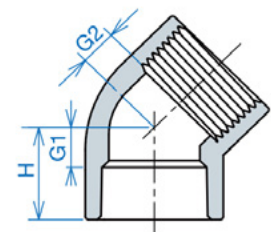

45° ELBOW (S X S)

Q Models

PRODUCT CODE	DESCRIPTIONS	SIZE	DIMENSIONS		PKG	WEIGHT
			G	H		
V4L15	PVC 45DEGREE ELBOW	1/2"	7	29	1	0.033
V4L20	PVC 45DEGREE ELBOW	3/4"	9	34	1	0.044
V4L25	PVC 45DEGREE ELBOW	1"	8	37	1	0.070
V4L32	PVC 45DEGREE ELBOW	1-1/4"	11	43	1	0.111
V4L40	PVC 45DEGREE ELBOW	1-1/2"	12	47	1	0.142
V4L50	PVC 45DEGREE ELBOW	2"	17	55	1	0.235
V4L65	PVC 45DEGREE ELBOW	2-1/2"	20	64	1	0.392
V4L80	PVC 45DEGREE ELBOW	3"	24	72	1	0.633
V4L1H	PVC 45DEGREE ELBOW	4"	29	86	1	0.999
V4L1Q	PVC 45DEGREE ELBOW	5"	36	106	1	1.741
V4L1F	PVC 45DEGREE ELBOW	6"	41	120	1	2.816
V4L2H	PVC 45DEGREE ELBOW	8"	50	155	1	5.376
V4L2F	PVC 45DEGREE ELBOW	10"	60	207	1	9.960
V4L3H	PVC 45DEGREE ELBOW	12"	81	235	1	16.61
V4L3F	PVC 45DEGREE ELBOW	14"	101	329	1	23.18
V4L4H	PVC 45DEGREE ELBOW	16"	107	360	1	32.54

PVC FITTINGS 19/02

ELBOW

45° ELBOW (FT X FT)

Models

PRODUCT CODE	DESCRIPTIONS	SIZE	DIMENSIONS		PKG	WEIGHT
			G	H		
V4L15T	PVC 45DEGREE ELBOW	1/2"	6.8	24.8	1	0.044
V4L20T	PVC 45DEGREE ELBOW	3/4"	8.5	26.5	1	0.063
V4L25T	PVC 45DEGREE ELBOW	1"	9.5	31.5	1	0.103
V4L32T	PVC 45DEGREE ELBOW	1-1/4"	11.3	37.3	1	0.160
V4L40T	PVC 45DEGREE ELBOW	1-1/2"	12.1	38.1	1	0.218
V4L50T	PVC 45DEGREE ELBOW	2"	17.0	44.0	1	0.326
V4L65T	PVC 45DEGREE ELBOW	2-1/2"	19.5	64.0	1	0.591
V4L80T	PVC 45DEGREE ELBOW	3"	24.0	72.0	1	1.012
V4L1HT	PVC 45DEGREE ELBOW	4"	28.5	86.0	1	1.640

45° ELBOW (S X FT)

Models

PRODUCT CODE	DESCRIPTIONS	SIZE	DIMENSIONS			PKG	WEIGHT
			G1	G2	H		
V4L15TS	PVC 45DEGREE ELBOW	1/2"	6.8	8.5	24.0	1	0.033
V4L20TS	PVC 45DEGREE ELBOW	3/4"	8.6	4.4	34.0	1	0.044
V4L25TS	PVC 45DEGREE ELBOW	1"	8.4	10.4	37.0	1	0.070
V4L32TS	PVC 45DEGREE ELBOW	1-1/4"	11.3	15.7	43.0	1	0.111
V4L40TS	PVC 45DEGREE ELBOW	1-1/2"	12.1	16.5	47.0	1	0.142
V4L50TS	PVC 45DEGREE ELBOW	2"	16.4	21.1	55.0	1	0.207
V4L65TS	PVC 45DEGREE ELBOW	2-1/2"	14.6	33.8	64.0	1	0.342
V4L80TS	PVC 45DEGREE ELBOW	3"	24.4	38.5	72.0	1	0.633
V4L1HTS	PVC 45DEGREE ELBOW	4"	28.9	50.5	86.0	1	0.444