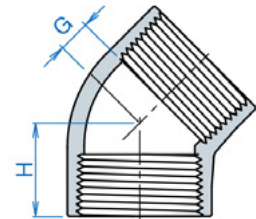

PVC FITTINGS 19/02

ELBOW

90° ELBOW (S X FT)

Q Models

PRODUCT CODE	DESCRIPTIONS	SIZE	DIMENSIONS			PKG	WEIGHT
			G1	G2	H		
V9L15A	PVC 90DEGREE ELBOW	1/2"	15.3	19.5	37.5	1	0.040
V9L20A	PVC 90DEGREE ELBOW	3/4"	17.1	24.5	42.5	1	0.049
V9L25A	PVC 90DEGREE ELBOW	1"	21.4	28.0	50.0	1	0.087
V9L32A	PVC 90DEGREE ELBOW	1-1/4"	26.3	32.0	58.0	1	0.153
V9L40A	PVC 90DEGREE ELBOW	1-1/2"	30.1	39.0	65.0	1	0.202
V9L50A	PVC 90DEGREE ELBOW	2"	35.9	47.0	74.0	1	0.295
V9L65A	PVC 90DEGREE ELBOW	2-1/2"	44.6	49.0	89.0	1	0.506
V9L80A	PVC 90DEGREE ELBOW	3"	53.4	59.0	101.0	1	0.842
V9L1HA	PVC 90DEGREE ELBOW	4"	63.9	76.6	121.0	1	1.354

45° ELBOW (S X S)

Q Models

PRODUCT CODE	DESCRIPTIONS	SIZE	DIMENSIONS		PKG	WEIGHT
			G	H		
V4L15	PVC 45DEGREE ELBOW	1/2"	7	29	1	0.033
V4L20	PVC 45DEGREE ELBOW	3/4"	9	34	1	0.044
V4L25	PVC 45DEGREE ELBOW	1"	8	37	1	0.070
V4L32	PVC 45DEGREE ELBOW	1-1/4"	11	43	1	0.111
V4L40	PVC 45DEGREE ELBOW	1-1/2"	12	47	1	0.142
V4L50	PVC 45DEGREE ELBOW	2"	17	55	1	0.235
V4L65	PVC 45DEGREE ELBOW	2-1/2"	20	64	1	0.392
V4L80	PVC 45DEGREE ELBOW	3"	24	72	1	0.633
V4L1H	PVC 45DEGREE ELBOW	4"	29	86	1	0.999
V4L1Q	PVC 45DEGREE ELBOW	5"	36	106	1	1.741
V4L1F	PVC 45DEGREE ELBOW	6"	41	120	1	2.816
V4L2H	PVC 45DEGREE ELBOW	8"	50	155	1	5.376
V4L2F	PVC 45DEGREE ELBOW	10"	60	207	1	9.960
V4L3H	PVC 45DEGREE ELBOW	12"	81	235	1	16.61
V4L3F	PVC 45DEGREE ELBOW	14"	101	329	1	23.18
V4L4H	PVC 45DEGREE ELBOW	16"	107	360	1	32.54

PVC FITTINGS 19/02

ELBOW

45° ELBOW (FT X FT)

Models

PRODUCT CODE	DESCRIPTIONS	SIZE	DIMENSIONS		PKG	WEIGHT
			G	H		
V4L15T	PVC 45DEGREE ELBOW	1/2"	6.8	24.8	1	0.044
V4L20T	PVC 45DEGREE ELBOW	3/4"	8.5	26.5	1	0.063
V4L25T	PVC 45DEGREE ELBOW	1"	9.5	31.5	1	0.103
V4L32T	PVC 45DEGREE ELBOW	1-1/4"	11.3	37.3	1	0.160
V4L40T	PVC 45DEGREE ELBOW	1-1/2"	12.1	38.1	1	0.218
V4L50T	PVC 45DEGREE ELBOW	2"	17.0	44.0	1	0.326
V4L65T	PVC 45DEGREE ELBOW	2-1/2"	19.5	64.0	1	0.591
V4L80T	PVC 45DEGREE ELBOW	3"	24.0	72.0	1	1.012
V4L1HT	PVC 45DEGREE ELBOW	4"	28.5	86.0	1	1.640