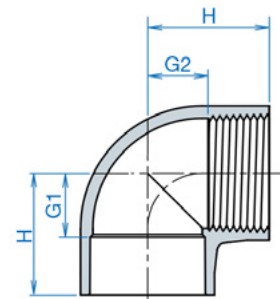

90° ELBOW (FT X FT)

Q Models

PRODUCT CODE	DESCRIPTIONS	SIZE	DIMENSIONS		PKG	WEIGHT
			G	H		
V9L15T	PVC 90DEGREE ELBOW	1/2"	15.0	33.0	1	0.054
V9L20T	PVC 90DEGREE ELBOW	3/4"	17.0	35.0	1	0.074
V9L25T	PVC 90DEGREE ELBOW	1"	22.0	43.0	1	0.132
V9L32T	PVC 90DEGREE ELBOW	1-1/4"	26.3	52.3	1	0.217
V9L40T	PVC 90DEGREE ELBOW	1-1/2"	30.0	56.0	1	0.314
V9L50T	PVC 90DEGREE ELBOW	2"	36.0	63.0	1	0.471
V9L65T	PVC 90DEGREE ELBOW	2-1/2"	44.5	84.5	1	0.788
V9L80T	PVC 90DEGREE ELBOW	3"	52.0	94.0	1	1.440
V9L1HT	PVC 90DEGREE ELBOW	4"	63.5	108.0	1	2.363

PVC FITTINGS 19/02

ELBOW

90° ELBOW (S X FT)

Q Models

PRODUCT CODE	DESCRIPTIONS	SIZE	DIMENSIONS			PKG	WEIGHT
			G1	G2	H		
V9L15A	PVC 90DEGREE ELBOW	1/2"	15.3	19.5	37.5	1	0.040
V9L20A	PVC 90DEGREE ELBOW	3/4"	17.1	24.5	42.5	1	0.049
V9L25A	PVC 90DEGREE ELBOW	1"	21.4	28.0	50.0	1	0.087
V9L32A	PVC 90DEGREE ELBOW	1-1/4"	26.3	32.0	58.0	1	0.153
V9L40A	PVC 90DEGREE ELBOW	1-1/2"	30.1	39.0	65.0	1	0.202
V9L50A	PVC 90DEGREE ELBOW	2"	35.9	47.0	74.0	1	0.295
V9L65A	PVC 90DEGREE ELBOW	2-1/2"	44.6	49.0	89.0	1	0.506
V9L80A	PVC 90DEGREE ELBOW	3"	53.4	59.0	101.0	1	0.842
V9L1HA	PVC 90DEGREE ELBOW	4"	63.9	76.6	121.0	1	1.354