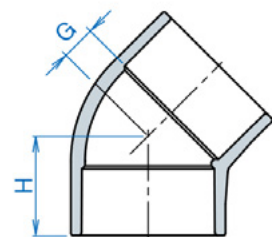

90° ELBOW (FT X FT)

Q Models

PRODUCT CODE	DESCRIPTIONS	SIZE	DIMENSIONS		PKG	WEIGHT
			G	H		
V9L15T	PVC 90DEGREE ELBOW	1/2"	15.0	33.0	1	0.054
V9L20T	PVC 90DEGREE ELBOW	3/4"	17.0	35.0	1	0.074
V9L25T	PVC 90DEGREE ELBOW	1"	22.0	43.0	1	0.132
V9L32T	PVC 90DEGREE ELBOW	1-1/4"	26.3	52.3	1	0.217
V9L40T	PVC 90DEGREE ELBOW	1-1/2"	30.0	56.0	1	0.314
V9L50T	PVC 90DEGREE ELBOW	2"	36.0	63.0	1	0.471
V9L65T	PVC 90DEGREE ELBOW	2-1/2"	44.5	84.5	1	0.788
V9L80T	PVC 90DEGREE ELBOW	3"	52.0	94.0	1	1.440
V9L1HT	PVC 90DEGREE ELBOW	4"	63.5	108.0	1	2.363

PVC FITTINGS 19/02

ELBOW

90° ELBOW (S X FT)

Q Models

PRODUCT CODE	DESCRIPTIONS	SIZE	DIMENSIONS			PKG	WEIGHT
			G1	G2	H		
V9L15A	PVC 90DEGREE ELBOW	1/2"	15.3	19.5	37.5	1	0.040
V9L20A	PVC 90DEGREE ELBOW	3/4"	17.1	24.5	42.5	1	0.049
V9L25A	PVC 90DEGREE ELBOW	1"	21.4	28.0	50.0	1	0.087
V9L32A	PVC 90DEGREE ELBOW	1-1/4"	26.3	32.0	58.0	1	0.153
V9L40A	PVC 90DEGREE ELBOW	1-1/2"	30.1	39.0	65.0	1	0.202
V9L50A	PVC 90DEGREE ELBOW	2"	35.9	47.0	74.0	1	0.295
V9L65A	PVC 90DEGREE ELBOW	2-1/2"	44.6	49.0	89.0	1	0.506
V9L80A	PVC 90DEGREE ELBOW	3"	53.4	59.0	101.0	1	0.842
V9L1HA	PVC 90DEGREE ELBOW	4"	63.9	76.6	121.0	1	1.354

45° ELBOW (S X S)

Q Models

PRODUCT CODE	DESCRIPTIONS	SIZE	DIMENSIONS		PKG	WEIGHT
			G	H		
V4L15	PVC 45DEGREE ELBOW	1/2"	7	29	1	0.033
V4L20	PVC 45DEGREE ELBOW	3/4"	9	34	1	0.044
V4L25	PVC 45DEGREE ELBOW	1"	8	37	1	0.070
V4L32	PVC 45DEGREE ELBOW	1-1/4"	11	43	1	0.111
V4L40	PVC 45DEGREE ELBOW	1-1/2"	12	47	1	0.142
V4L50	PVC 45DEGREE ELBOW	2"	17	55	1	0.235
V4L65	PVC 45DEGREE ELBOW	2-1/2"	20	64	1	0.392
V4L80	PVC 45DEGREE ELBOW	3"	24	72	1	0.633
V4L1H	PVC 45DEGREE ELBOW	4"	29	86	1	0.999
V4L1Q	PVC 45DEGREE ELBOW	5"	36	106	1	1.741
V4L1F	PVC 45DEGREE ELBOW	6"	41	120	1	2.816
V4L2H	PVC 45DEGREE ELBOW	8"	50	155	1	5.376
V4L2F	PVC 45DEGREE ELBOW	10"	60	207	1	9.960
V4L3H	PVC 45DEGREE ELBOW	12"	81	235	1	16.61
V4L3F	PVC 45DEGREE ELBOW	14"	101	329	1	23.18
V4L4H	PVC 45DEGREE ELBOW	16"	107	360	1	32.54