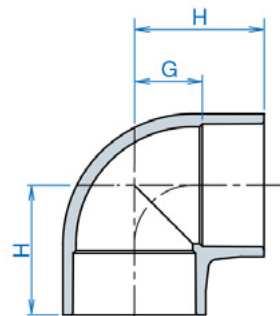

PVC FITTINGS 19/02

ELBOW

90° ELBOW (S X S)

Q Models

PRODUCT CODE	DESCRIPTIONS	SIZE	DIMENSIONS		PKG	WEIGHT
			G	H		
V9L15	PVC 90DEGREE ELBOW	1/2"	15.3	37.5	1	0.040
V9L20	PVC 90DEGREE ELBOW	3/4"	17.1	42.5	1	0.049
V9L25	PVC 90DEGREE ELBOW	1"	21.4	50.0	1	0.100
V9L32	PVC 90DEGREE ELBOW	1-1/4"	26.3	58.0	1	0.153
V9L40	PVC 90DEGREE ELBOW	1-1/2"	30.1	65.0	1	0.202
V9L50	PVC 90DEGREE ELBOW	2"	35.9	74.0	1	0.295
V9L65	PVC 90DEGREE ELBOW	2-1/2"	44.6	89.0	1	0.506
V9L80	PVC 90DEGREE ELBOW	3"	53.4	101.0	1	0.842
V9L1H	PVC 90DEGREE ELBOW	4"	63.9	121.0	1	1.354
V9L1Q	PVC 90DEGREE ELBOW	5"	77.5	150.0	1	2.385
V9L1F	PVC 90DEGREE ELBOW	6"	93.2	173.0	1	3.853
V9L2H	PVC 90DEGREE ELBOW	8"	120.1	225.0	1	7.788
V9L2F	PVC 90DEGREE ELBOW	10"	150.0	290.0	1	13.642
V9L3H	PVC 90DEGREE ELBOW	12"	172.1	327.1	1	20.417
V9L3F	PVC 90DEGREE ELBOW	14"	197.0	426.6	1	28.292
V9L4H	PVC 90DEGREE ELBOW	16"	235.4	492.0	1	44.020

90° ELBOW (FT X FT)

Q Models

PRODUCT CODE	DESCRIPTIONS	SIZE	DIMENSIONS		PKG	WEIGHT
			G	H		
V9L15T	PVC 90DEGREE ELBOW	1/2"	15.0	33.0	1	0.054
V9L20T	PVC 90DEGREE ELBOW	3/4"	17.0	35.0	1	0.074
V9L25T	PVC 90DEGREE ELBOW	1"	22.0	43.0	1	0.132
V9L32T	PVC 90DEGREE ELBOW	1-1/4"	26.3	52.3	1	0.217
V9L40T	PVC 90DEGREE ELBOW	1-1/2"	30.0	56.0	1	0.314
V9L50T	PVC 90DEGREE ELBOW	2"	36.0	63.0	1	0.471
V9L65T	PVC 90DEGREE ELBOW	2-1/2"	44.5	84.5	1	0.788
V9L80T	PVC 90DEGREE ELBOW	3"	52.0	94.0	1	1.440
V9L1HT	PVC 90DEGREE ELBOW	4"	63.5	108.0	1	2.363