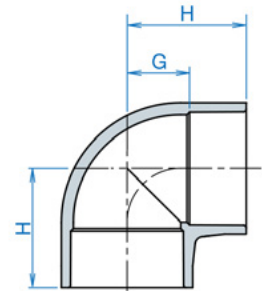

PVC FITTINGS 19/02

ELBOW

90° ELBOW (S X S)

Q Models

PRODUCT CODE	DESCRIPTIONS	SIZE	DIMENSIONS		PKG	WEIGHT
			G	H		
V9L15	PVC 90DEGREE ELBOW	1/2"	15.3	37.5	1	0.040
V9L20	PVC 90DEGREE ELBOW	3/4"	17.1	42.5	1	0.049
V9L25	PVC 90DEGREE ELBOW	1"	21.4	50.0	1	0.100
V9L32	PVC 90DEGREE ELBOW	1-1/4"	26.3	58.0	1	0.153
V9L40	PVC 90DEGREE ELBOW	1-1/2"	30.1	65.0	1	0.202
V9L50	PVC 90DEGREE ELBOW	2"	35.9	74.0	1	0.295
V9L65	PVC 90DEGREE ELBOW	2-1/2"	44.6	89.0	1	0.506
V9L80	PVC 90DEGREE ELBOW	3"	53.4	101.0	1	0.842
V9L1H	PVC 90DEGREE ELBOW	4"	63.9	121.0	1	1.354
V9L1Q	PVC 90DEGREE ELBOW	5"	77.5	150.0	1	2.385
V9L1F	PVC 90DEGREE ELBOW	6"	93.2	173.0	1	3.853
V9L2H	PVC 90DEGREE ELBOW	8"	120.1	225.0	1	7.788
V9L2F	PVC 90DEGREE ELBOW	10"	150.0	290.0	1	13.642
V9L3H	PVC 90DEGREE ELBOW	12"	172.1	327.1	1	20.417
V9L3F	PVC 90DEGREE ELBOW	14"	197.0	426.6	1	28.292
V9L4H	PVC 90DEGREE ELBOW	16"	235.4	492.0	1	44.020

90° ELBOW (FT X FT)

Q Models

PRODUCT CODE	DESCRIPTIONS	SIZE	DIMENSIONS		PKG	WEIGHT
			G	H		
V9L15T	PVC 90DEGREE ELBOW	1/2"	15.0	33.0	1	0.054
V9L20T	PVC 90DEGREE ELBOW	3/4"	17.0	35.0	1	0.074
V9L25T	PVC 90DEGREE ELBOW	1"	22.0	43.0	1	0.132
V9L32T	PVC 90DEGREE ELBOW	1-1/4"	26.3	52.3	1	0.217
V9L40T	PVC 90DEGREE ELBOW	1-1/2"	30.0	56.0	1	0.314
V9L50T	PVC 90DEGREE ELBOW	2"	36.0	63.0	1	0.471
V9L65T	PVC 90DEGREE ELBOW	2-1/2"	44.5	84.5	1	0.788
V9L80T	PVC 90DEGREE ELBOW	3"	52.0	94.0	1	1.440
V9L1HT	PVC 90DEGREE ELBOW	4"	63.5	108.0	1	2.363