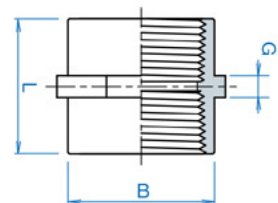

PVC FITTINGS 19/01

COUPLING

COUPLING (S X S)

Models

PRODUCT CODE	DESCRIPTIONS	SIZE	DIMENSIONS		PACKING	WEIGHT
			L	G		
VS15	PVC COUPLING	1/2"	50	5.6	1	0.030
VS20	PVC COUPLING	3/4"	56	5.2	1	0.034
VS25	PVC COUPLING	1"	63	5.8	1	0.065
VS32	PVC COUPLING	1-1/4"	69	5.5	1	0.087
VS40	PVC COUPLING	1-1/2"	75	5.1	1	0.120
VS50	PVC COUPLING	2"	85	8.8	1	0.175
VS65	PVC COUPLING	2-1/2"	96	7.1	1	0.278
VS80	PVC COUPLING	3"	102	6.7	1	0.419
VS1H	PVC COUPLING	4"	123	8.7	1	0.604
VS1Q	PVC COUPLING	5"	144	8.0	1	1.067
VS1F	PVC COUPLING	6"	165	10.0	1	1.639
VS2H	PVC COUPLING	8"	216	10.0	1	3.333
VS2F	PVC COUPLING	10"	295	15.0	1	6.688
VS3H	PVC COUPLING	12"	330	20.0	1	9.967
VS3F	PVC COUPLING	14"	480	19.4	1	16.240
VS4H	PVC COUPLING	16"	538	28.0	1	24.190

COUPLING (FT X FT)

Models

PRODUCT CODE	DESCRIPTIONS	SIZE	DIMENSIONS			PACKING	WEIGHT
			L	G	B		
VS15T	PVC COUPLING	1/2"	39.0	5.2	5.2	1	0.034
VS20T	PVC COUPLING	3/4"	47.0	5.8	5.8	1	0.065
VS25T	PVC COUPLING	1"	55.0	5.5	5.5	1	0.087
VS32T	PVC COUPLING	1-1/4"	55.0	5.1	5.1	1	0.120
VS40T	PVC COUPLING	1-1/2"	60.5	8.8	8.8	1	0.175
VS50T	PVC COUPLING	2"	87.0	7.1	7.1	1	0.278
VS65T	PVC COUPLING	2-1/2"	90.0	6.7	6.7	1	0.419
VS80T	PVC COUPLING	3"	90.0	8.7	8.7	1	0.604
VS1HT	PVC COUPLING	4"	96.0	8.0	8.0	1	1.067