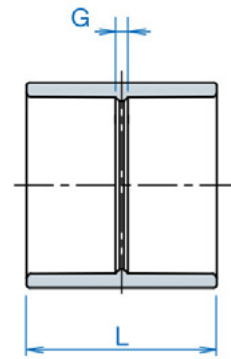

PVC FITTINGS 19/01

COUPLING

COUPLING (S X S)

Models

PRODUCT CODE	DESCRIPTIONS	SIZE	DIMENSIONS		PACKING	WEIGHT
			L	G		
VS15	PVC COUPLING	1/2"	50	5.6	1	0.030
VS20	PVC COUPLING	3/4"	56	5.2	1	0.034
VS25	PVC COUPLING	1"	63	5.8	1	0.065
VS32	PVC COUPLING	1-1/4"	69	5.5	1	0.087
VS40	PVC COUPLING	1-1/2"	75	5.1	1	0.120
VS50	PVC COUPLING	2"	85	8.8	1	0.175
VS65	PVC COUPLING	2-1/2"	96	7.1	1	0.278
VS80	PVC COUPLING	3"	102	6.7	1	0.419
VS1H	PVC COUPLING	4"	123	8.7	1	0.604
VS1Q	PVC COUPLING	5"	144	8.0	1	1.067
VS1F	PVC COUPLING	6"	165	10.0	1	1.639
VS2H	PVC COUPLING	8"	216	10.0	1	3.333
VS2F	PVC COUPLING	10"	295	15.0	1	6.688
VS3H	PVC COUPLING	12"	330	20.0	1	9.967
VS3F	PVC COUPLING	14"	480	19.4	1	16.240
VS4H	PVC COUPLING	16"	538	28.0	1	24.190

COUPLING (FT X FT)

Models

PRODUCT CODE	DESCRIPTIONS	SIZE	DIMENSIONS			PACKING	WEIGHT
			L	G	B		
VS15T	PVC COUPLING	1/2"	39.0	5.2	5.2	1	0.034
VS20T	PVC COUPLING	3/4"	47.0	5.8	5.8	1	0.065
VS25T	PVC COUPLING	1"	55.0	5.5	5.5	1	0.087
VS32T	PVC COUPLING	1-1/4"	55.0	5.1	5.1	1	0.120
VS40T	PVC COUPLING	1-1/2"	60.5	8.8	8.8	1	0.175
VS50T	PVC COUPLING	2"	87.0	7.1	7.1	1	0.278
VS65T	PVC COUPLING	2-1/2"	90.0	6.7	6.7	1	0.419
VS80T	PVC COUPLING	3"	90.0	8.7	8.7	1	0.604
VS1HT	PVC COUPLING	4"	96.0	8.0	8.0	1	1.067