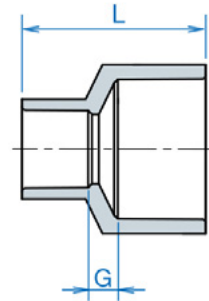

PVC FITTINGS 19/01

COUPLING

COUPLING (S X S)

Models

PRODUCT CODE	DESCRIPTIONS	SIZE	DIMENSIONS		PKG	WEIGHT
			L	G		
VS201	REDUCING COUPLING	3/4" x 1/2"	53.5	5.9	1	0.035
VS252	REDUCING COUPLING	1" x 1/2"	60.0	9.2	1	0.053
VS251	REDUCING COUPLING	1" x 3/4"	60.0	6.0	1	0.052
VS323	REDUCING COUPLING	1-1/4" x 1/2"	68.0	14.0	1	0.076
VS322	REDUCING COUPLING	1-1/4" x 3/4"	68.0	10.9	1	0.074
VS321	REDUCING COUPLING	1-1/4" x 1"	68.0	7.7	1	0.076
VS404	REDUCING COUPLING	1-1/2" x 1/2"	75.0	17.9	1	0.108
VS403	REDUCING COUPLING	1-1/2" x 3/4"	75.0	14.7	1	0.110
VS402	REDUCING COUPLING	1-1/2" x 1"	75.0	11.5	1	0.115
VS401	REDUCING COUPLING	1-1/2" x 1/4"	75.0	8.0	1	0.108
VS505	REDUCING COUPLING	2" x 1/2"	83.0	8.3	1	0.153
VS504	REDUCING COUPLING	2" x 3/4"	83.0	22.7	1	0.140
VS503	REDUCING COUPLING	2" x 1"	83.0	19.5	1	0.135
VS502	REDUCING COUPLING	2" x 1/4"	83.0	16.3	1	0.146
VS501	REDUCING COUPLING	2-1/2" x 1/2"	93.0	13.2	1	0.180
VS652	REDUCING COUPLING	2-1/2" x 2"	93.0	10.0	1	0.224
VS651	REDUCING COUPLING	3" x 1"	106.0	29.8	1	0.242
VS805	REDUCING COUPLING	3" x 1-1/2"	106.0	23.4	1	0.346
VS803	REDUCING COUPLING	3" x 2"	106.0	20.3	1	0.360
VS801	REDUCING COUPLING	3" x 1-1/2"	106.0	13.9	1	0.394
VS1H3	REDUCING COUPLING	4" X 2"	125.0	29.8	1	0.607
VS1H2	REDUCING COUPLING	4" X 2-1/2"	125.0	23.4	1	0.584
VS1H1	REDUCING COUPLING	4" X 3"	125.0	20.2	1	0.652
VS1Q1	REDUCING COUPLING	5" X 4"	144.0	18.9	1	1.014
VS1F3	REDUCING COUPLING	6" X 3"	168.0	41.9	1	1.646
VS1F2	REDUCING COUPLING	6" X 4"	168.0	31.8	1	1.542
VS1F1	REDUCING COUPLING	6" X 5"	168.0	21.2	1	1.631
VS2H3	REDUCING COUPLING	8" X 4"	218.0	57.9	1	3.301
VS2H1	REDUCING COUPLING	8" X 6"	220.0	39.0	1	3.227
VS2F1	REDUCING COUPLING	10" X 8"	287.0	44.0	1	6.137
VS3H2	REDUCING COUPLING	12" X 8"	331.7	76.7	1	8.971
VS3H1	REDUCING COUPLING	12" X 10"	328.0	26.0	1	9.589
VS83F1	REDUCING COUPLING	14" X 12"	425.1	40.0	1	13.704
VS4H2	REDUCING COUPLING	16" X 12"	88.0	88.0	1	20.520
VS4H1	REDUCING COUPLING	16" X 14"	62.6	62.6	1	27.967