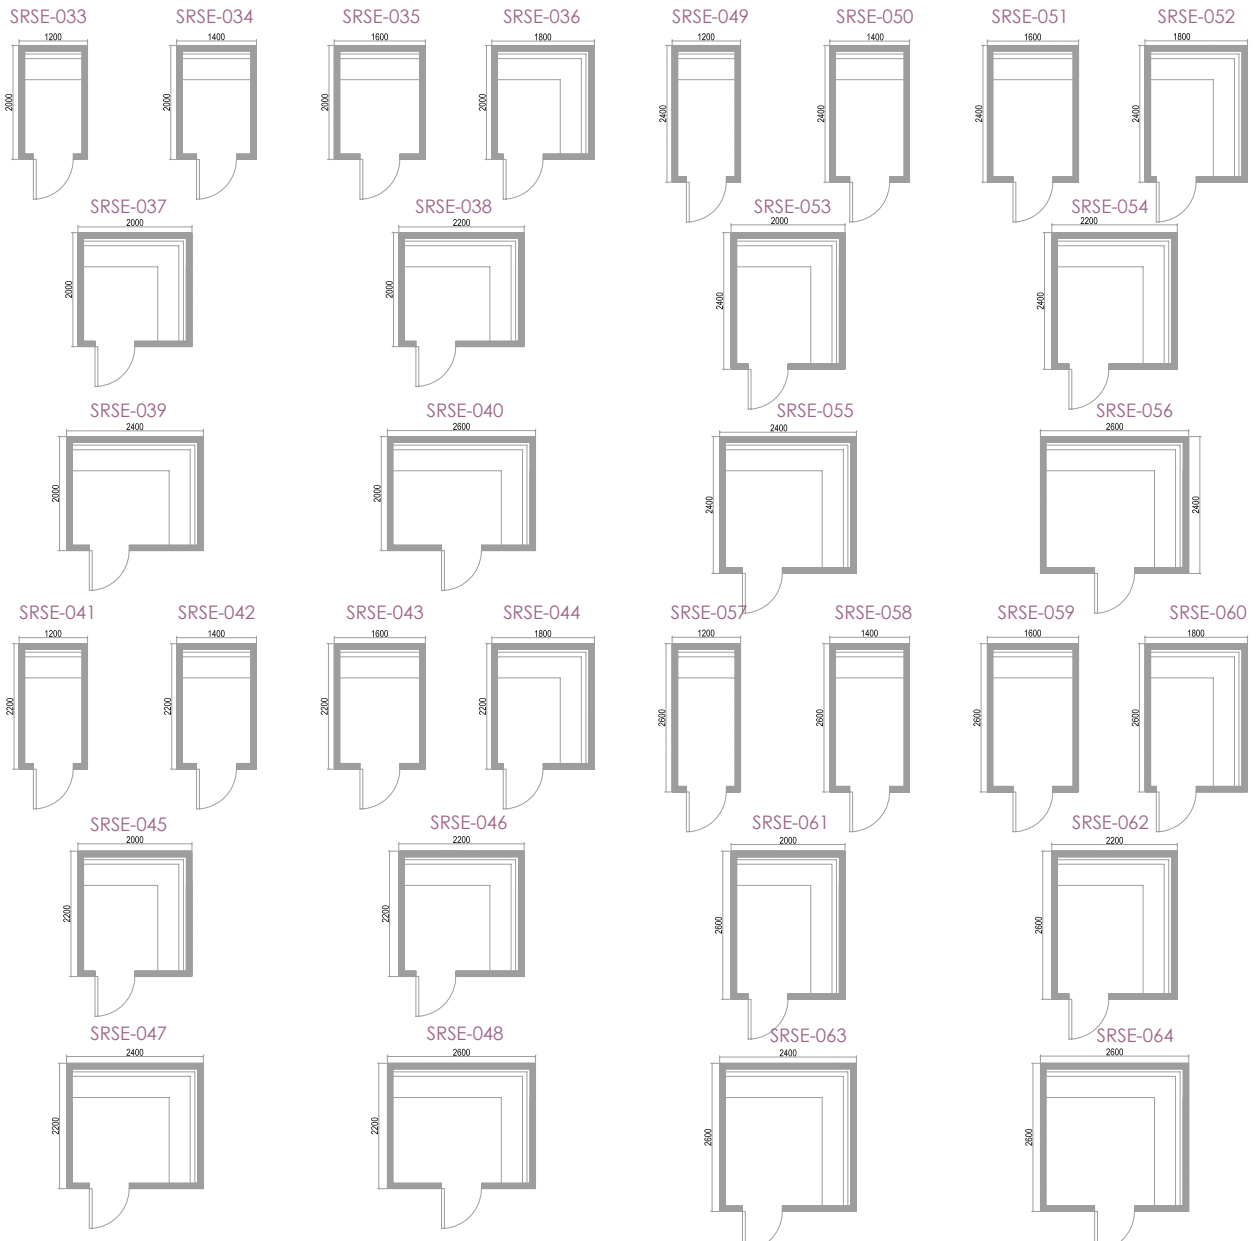

STEAM ROOM LAYOUT

PRODUCT CODE	NO OF PERSONS	OUTER DIMENSIONS	RECOMMENDED HEATER
SRSE-033	4	1200 x 2000 x 2200	4.5
SRSE-034	5	1400 x 2000 x 2200	6
SRSE-035	5	1600 x 2000 x 2200	8
SRSE-036	6	1800 x 2000 x 2200	8
SRSE-037	8	2000 x 2000 x 2200	8
SRSE-038	8	2200 x 2000 x 2200	9
SRSE-039	10	2400 x 2000 x 2200	9
SRSE-040	10	2600 x 2000 x 2200	9
SRSE-041	4	1200 x 2200 x 2200	4.5
SRSE-042	6	1400 x 2200 x 2200	6
SRSE-043	6	1600 x 2200 x 2200	8
SRSE-044	8	1800 x 2200 x 2200	8
SRSE-045	9	2000 x 2200 x 2200	8
SRSE-046	9	2200 x 2200 x 2200	9
SRSE-047	10	2400 x 2200 x 2200	10.5
SRSE-048	10	2600 x 2200 x 2200	10.5

PRODUCT CODE	NO OF PERSONS	OUTER DIMENSIONS	RECOMMENDED HEATER
SRSE-049	4	1200 x 2400 x 2100	6
SRSE-050	4	1400 x 2400 x 2100	6
SRSE-051	6	1600 x 2400 x 2100	8
SRSE-052	6	1800 x 2400 x 2100	8
SRSE-053	8	2000 x 2400 x 2100	9
SRSE-054	8	2200 x 2400 x 2100	9
SRSE-055	9	2400 x 2400 x 2100	12
SRSE-056	10	2600 x 2400 x 2100	12
SRSE-057	4	1200 x 2600 x 2200	6
SRSE-058	4	1400 x 2600 x 2200	6
SRSE-059	6	1600 x 2600 x 2200	8
SRSE-060	6	1800 x 2600 x 2200	8
SRSE-061	8	2000 x 2600 x 2200	9
SRSE-062	8	2200 x 2600 x 2200	9
SRSE-063	9	2400 x 2600 x 2200	12
SRSE-064	10	2600 x 2600 x 2200	12

*Steam Generator included *Steam room accessories not included