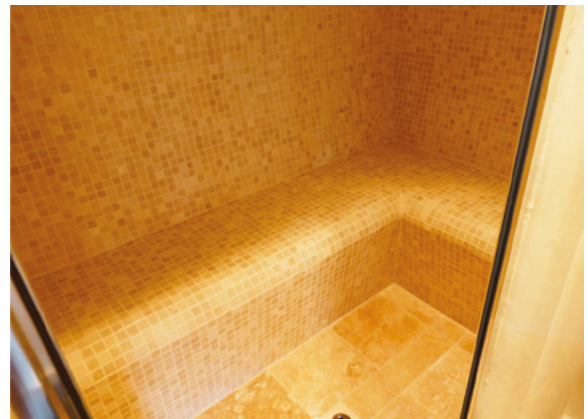

SAUNA & STEAM ROOMS 16/05

EPS PANEL CUSTOMIZED STEAM ROOM

These structures are created with flame-retardant EPS with a density of 35/kg m³ and have a thickness of 9cm. All panels are smoothed with an eco-compatible cementitious finishing compound and are reinforced with a fiberglass mesh. The structure is ready to be waterproofed and covered with ceramic, marble or other wall covering. These steam room interiors include a single level bench with a backrest for comfort. Ergonomically designed, the bench and back rest are finished with a glass mosaic tile (both wall and floor) to provide a beautiful interior to a customised steam room.

✓ Technical features

- Made from EPS, high density expanded polystyrene (35Kg / M³)
- Flame retardant, non-toxic, hypoallergenic and does not pollute nor does it contain CFC or HCFC
- High thermal insulation (0.035W / mK)
- Fully waterproof with maximum durability
- Delivered smoothed with reinforcement mesh and single layer glue on one facade
- Dimension wall: W 80 cm x D 9 cm x H 240 cm
- Dimension bench: W 125 cm x D 57cm x H 90 cm

📏 Dimensions

SAUNA & STEAM ROOMS