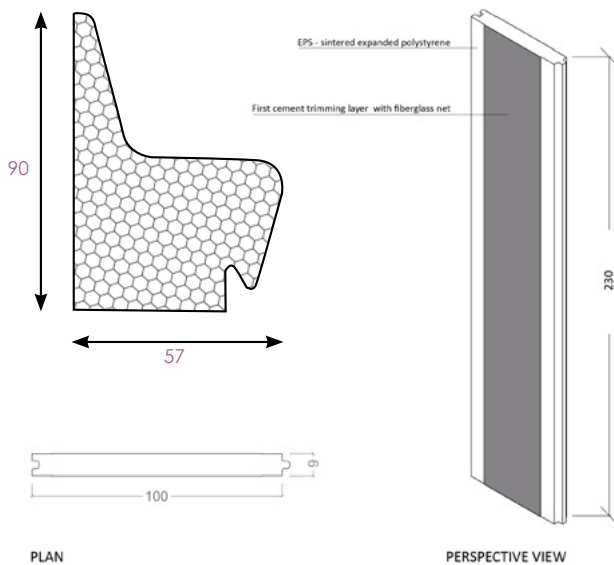

SAUNA & STEAM ROOMS 16/05

EPS PANEL CUSTOMIZED STEAM ROOM

These structures are created with flame-retardant EPS with a density of 35/kg m³ and have a thickness of 9cm. All panels are smoothed with an eco-compatible cementitious finishing compound and are reinforced with a fiberglass mesh. The structure is ready to be waterproofed and covered with ceramic, marble or other wall covering. These steam room interiors include a single level bench with a backrest for comfort. Ergonomically designed, the bench and back rest are finished with a glass mosaic tile (both wall and floor) to provide a beautiful interior to a customised steam room.

✓ Technical features

- Made from EPS, high density expanded polystyrene (35Kg / M³)
- Flame retardant, non-toxic, hypoallergenic and does not pollute nor does it contain CFC or HCFC
- High thermal insulation (0.035W / mK)
- Fully waterproof with maximum durability
- Delivered smoothed with reinforcement mesh and single layer glue on one facade
- Dimension wall: W 80 cm x D 9 cm x H 240 cm
- Dimension bench: W 125 cm x D 57cm x H 90 cm

📏 Dimensions

SAUNA & STEAM ROOMS

STEAM ROOM LAYOUT

PRODUCT CODE	NO OF PERSONS	OUTER DIMENSIONS	RECOMMENDED HEATER
SRSE-001	4	1200 x 1200 x 2200	3
SRSE-002	5	1400 x 1200 x 2200	3
SRSE-003	5	1600 x 1200 x 2200	4
SRSE-004	6	1800 x 1200 x 2200	4
SRSE-005	8	2000 x 1200 x 2200	4.5
SRSE-006	8	2200 x 1200 x 2200	4.5
SRSE-007	10	2400 x 1200 x 2200	6
SRSE-008	10	2600 x 1200 x 2200	6
SRSE-009	2	1200 x 1400 x 2200	3
SRSE-010	2	1400 x 1400 x 2200	4
SRSE-011	3	1600 x 1400 x 2200	4
SRSE-012	3	1800 x 1400 x 2200	4.5
SRSE-013	4	2000 x 1400 x 2200	4.5
SRSE-014	4	2200 x 1400 x 2200	6
SRSE-015	6	2400 x 1400 x 2200	6
SRSE-016	6	2600 x 1400 x 2200	8