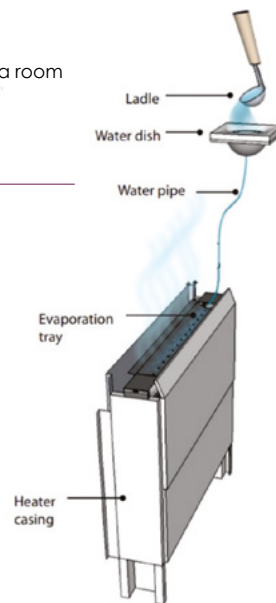

SAUNA & STEAM ROOMS 16/03 SAUNA HEATERS

UNDER BENCH SAUNA HEATER

✓ Technical features

- High efficiency heater designed to be neatly hidden behind the seating panels
- Incoloy 840 heat element with independent sauna rock holder
- Good quality heater
- Intelligent controller with separate control box
- 2 sets of independent contacts for the thermostatic control and thermal cut out
- Temp setting: 50-110°C or 122-230°F
- Intelligent sequential heating system
- Double overheating protection system for both sauna room and sauna heater

📏 Dimensions

TOUCH CONTROL PANEL
(Add 'x' at the end of the item code)

🔍 Models

PRODUCT CODE	POWER kW	CURRENT A		SAUNA ROOM VOLUME m ³		DIMENSIONS mm	PACKING	WEIGHT kg	VOLUME m ³
		230V 1N~	400V 3N~	MIN	MAX				
UBSH6	6	26.09	8.66	6	8	1300 x 225 x 850	1	39	0.28
UBSH7.5	7.5	32.61	10.82	7	12	1300 x 225 x 850	1	39	0.28
UBSH9	9	39.13	12.99	9	14	1300 x 225 x 850	1	39	0.28
UBSH10.5	10.5	45.65	15.15	12	26	1300 x 225 x 850	1	41	0.28
UBSH12	12	52.18	17.32	14	18	1300 x 225 x 850	1	41	0.28
UBSH13.5	13.5	58.70	19.48	16	20	1300 x 225 x 850	1	41	0.28
UBSH6X	6	26.09	8.66	6	8	1300 x 225 x 850	1	39	0.28
UBSH7.5X	7.5	32.61	10.82	7	12	1300 x 225 x 850	1	39	0.28
UBSH9X	9	39.13	12.99	9	14	1300 x 225 x 850	1	39	0.28
UBSH10.5X	10.5	45.65	15.15	12	26	1300 x 225 x 850	1	41	0.28
UBSH12X	12	52.18	17.32	14	18	1300 x 225 x 850	1	41	0.28
UBSH13.5X	13.5	58.70	19.48	16	20	1300 x 225 x 850	1	41	0.28