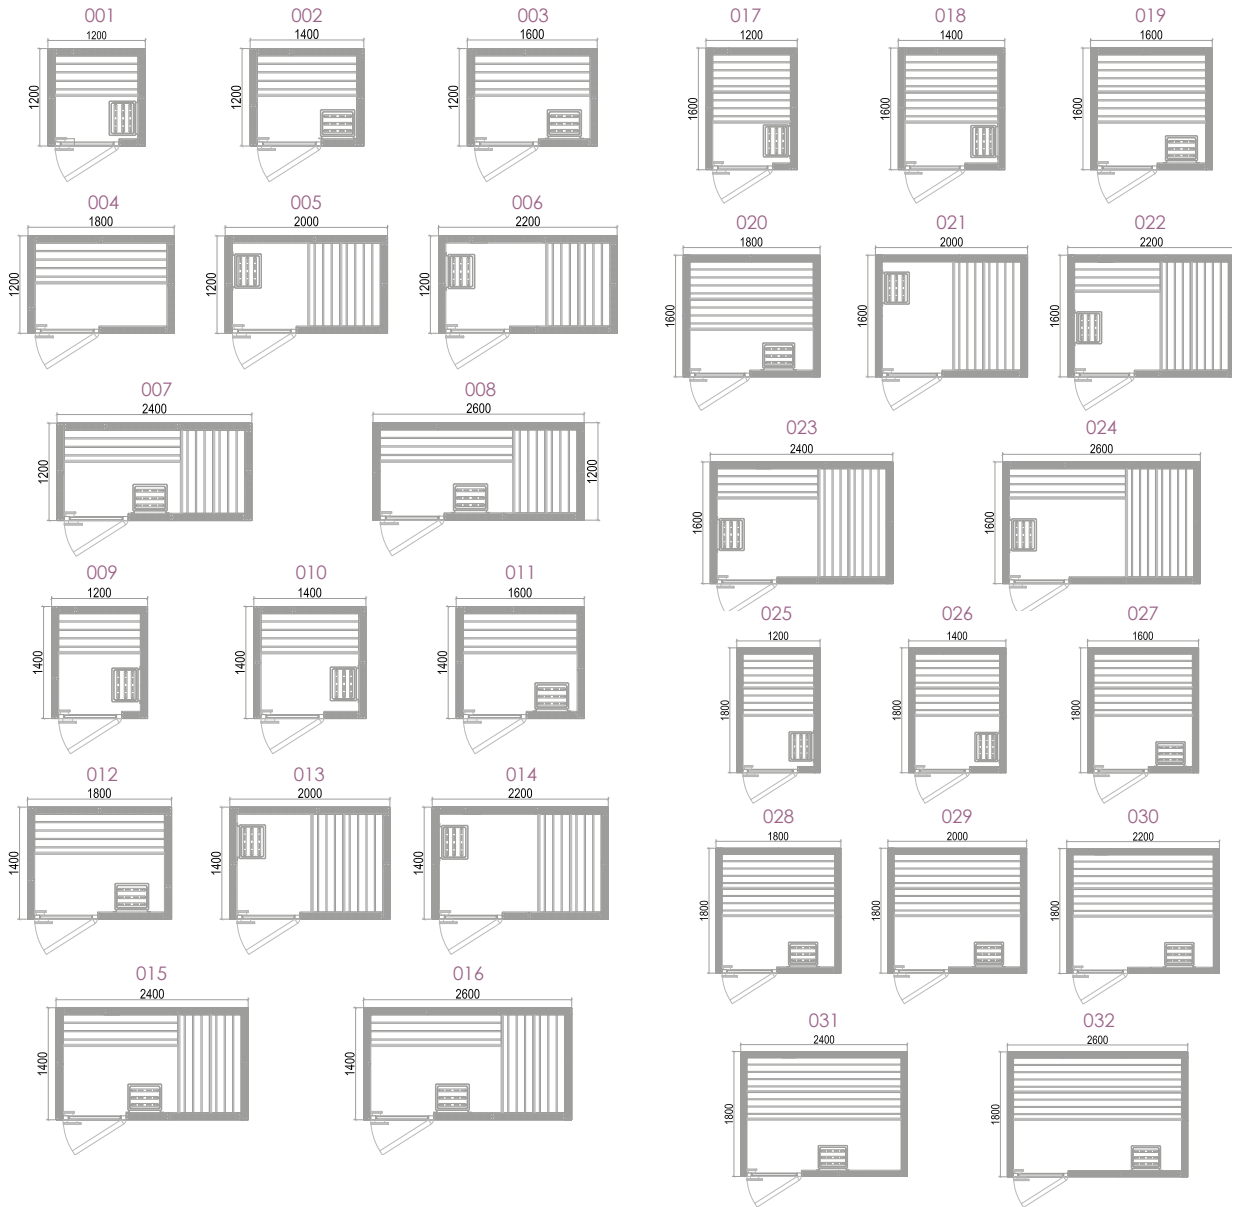

Dimmer with touch function
Dimmer for Ledlite

Water bowl with lighting

Pail & shovel

Thermometer &
Hygrometer

Dimensions:
790mm x 1890mm

Dimensions:
790mm x 2090mm

Sauna door with leaf of Aspen panel
Tempered 8mm safety glass
Stainless steel pull handle (outside)
Wooden handle (inside)
Frame includes a magnetic strip closure and aluminium hinges.

SAUNA LAYOUT

PRODUCT CODE	NO OF PERSONS	OUTER DIMENSIONS	HEATER
SAU-A-001 SAU-TTA-001	2	1200 x 1200 x 2100	3
SAU-A-002 SAU-TTA-002	2	1400 x 1200 x 2100	3
SAU-A-003 SAU-TTA-003	3	1600 x 1200 x 2100	4
SAU-A-004 SAU-TTA-004	3	1800 x 1200 x 2100	4
SAU-A-005 SAU-TTA-005	4	2000 x 1200 x 2100	4.5
SAU-A-006 SAU-TTA-006	4	2200 x 1200 x 2100	4.5
SAU-A-007 SAU-TTA-007	5	2400 x 1200 x 2100	6
SAU-A-008 SAU-TTA-008	6	2600 x 1200 x 2100	6
SAU-A-009 SAU-TTA-009	2	1200 x 1400 x 2100	3
SAU-A-010 SAU-TTA-010	2	1400 x 1400 x 2100	4
SAU-A-011 SAU-TTA-011	3	1600 x 1400 x 2100	4
SAU-A-012 SAU-TTA-012	3	1800 x 1400 x 2100	4.5
SAU-A-013 SAU-TTA-013	4	2000 x 1400 x 2100	4.5
SAU-A-014 SAU-TTA-014	4	2200 x 1400 x 2100	6
SAU-A-015 SAU-TTA-015	6	2400 x 1400 x 2100	6
SAU-A-016 SAU-TTA-016	6	2600 x 1400 x 2100	8