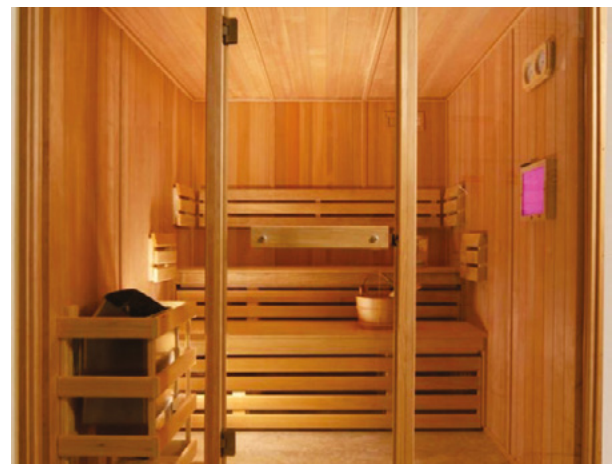

SAUNA & STEAM ROOMS 16/01

SAUNA ROOMS

A sauna is total relaxation and cleansing for body and soul.

SAUNA ROOMS

✓ Technical features

Sauna rooms come in different shapes and sizes, from 2 persons up to 11 persons capacity, with over 30 different designs to choose from. The most common saunas are the indoor sauna rooms which provide privacy and total relaxation for all users. As a rule, saunas require a shower or bath before use, so they should be conveniently located near a bathroom or jacuzzi.

There are four different standard designs available:

BOX TYPE SAUNA ROOMS: A traditional, easy to install, box type enclosure with a cosy interior and suitable for any location.

CORNER SAUNA ROOMS: An ingenious design, capable of fitting into any corner of any space without sacrificing convenience.

OUTDOOR SAUNA ROOMS: An outdoor location, close to a swimming pool or bathing facility, surrounded by exquisite scenery, provides a satisfying sauna experience for everyone. Choose a high quality asphalt roof and beautiful lacquered spruce walls for the ultimate look and resistance to nature's harshest elements.

CUSTOMIZED SAUNA ROOMS: With our experience in the design and build of sauna rooms, we can provide a customized solution that meets your specific needs. Shape and size are limitless as long as proper ventilation and a good drainage system are installed, and the correct regulations and standards are adhered to.

EXTERIOR