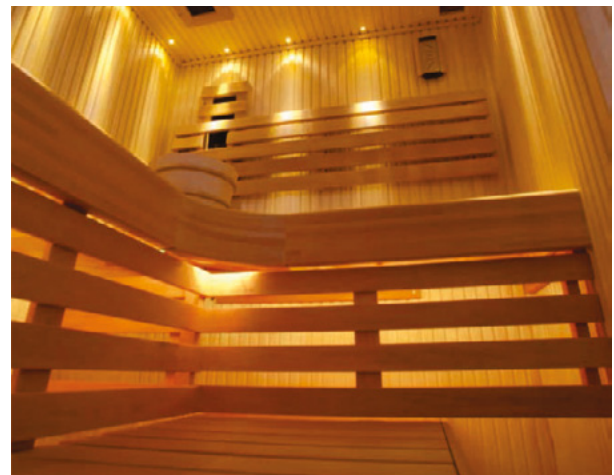

SAUNA & STEAM ROOMS 16/01

SAUNA ROOMS

A sauna is total relaxation and cleansing for body and soul.

SAUNA ROOMS

✓ Technical features

Sauna rooms come in different shapes and sizes, from 2 persons up to 11 persons capacity, with over 30 different designs to choose from. The most common saunas are the indoor sauna rooms which provide privacy and total relaxation for all users. As a rule, saunas require a shower or bath before use, so they should be conveniently located near a bathroom or jacuzzi.

There are four different standard designs available:

BOX TYPE SAUNA ROOMS: A traditional, easy to install, box type enclosure with a cosy interior and suitable for any location.

CORNER SAUNA ROOMS: An ingenious design, capable of fitting into any corner of any space without sacrificing convenience.

OUTDOOR SAUNA ROOMS: An outdoor location, close to a swimming pool or bathing facility, surrounded by exquisite scenery, provides a satisfying sauna experience for everyone. Choose a high quality asphalt roof and beautiful lacquered spruce walls for the ultimate look and resistance to nature's harshest elements.

CUSTOMIZED SAUNA ROOMS: With our experience in the design and build of sauna rooms, we can provide a customized solution that meets your specific needs. Shape and size are limitless as long as proper ventilation and a good drainage system are installed, and the correct regulations and standards are adhered to.

INTERIOR