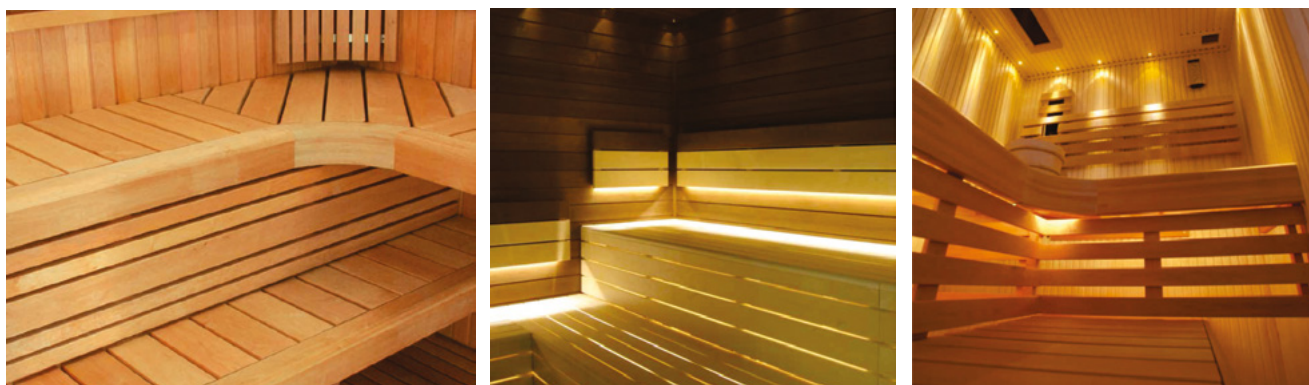

SAUNA CONSTRUCTION - SWEDEN ORIGIN

WALL PANELS

PRODUCT CODE	DESCRIPTION	DIMENSIONS	PACKING	WEIGHT kg	VOLUME mm
SAU-A-901	WHITE ASPEN PANELS	15 x 90 x 2100	6NOS/BUNDLE	7.34	0.021
SAU-A-902	WHITE ASPEN PANELS	15 x 90 x 2400	6NOS/BUNDLE	7.50	0.024
SAU-A-903	WHITE ASPEN PANELS	15 x 90 x 2700	6NOS/BUNDLE	7.65	0.027
SAU-A-904	WHITE ASPEN PANELS	15 x 90 x 3000	6NOS/BUNDLE	7.81	0.023
SAU-TTA-901	THERMO TREATED ASPEN PANELS	15 x 90 x 2100	6NOS/BUNDLE	7.34	0.021
SAU-TTA-902	THERMO TREATED ASPEN PANELS	15 x 90 x 2400	6NOS/BUNDLE	7.50	0.024
SAU-TTA-903	THERMO TREATED ASPEN PANELS	15 x 90 x 2700	6NOS/BUNDLE	7.65	0.027
SAU-TTA-904	THERMO TREATED ASPEN PANELS	15 x 90 x 3000	6NOS/BUNDLE	7.81	0.30