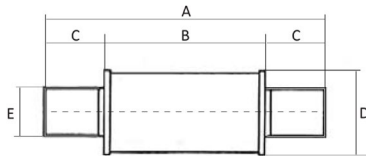

SPA & ACCESSORIES 15/26

SILENCERS

Dimensions

Models

PRODUCT CODE	DIMENSIONS					PACKING	WEIGHT kg	VOLUME m ³
	A	B	C	D	E			
SP-161	230	168	31	Ø 77	1 1/4"	1	0.8	0.001
SP-162	262	198	32	Ø 87	1 1/2"	1	1	0.002
SP-163	266	198	34	Ø 98	2"	1	1.3	0.003