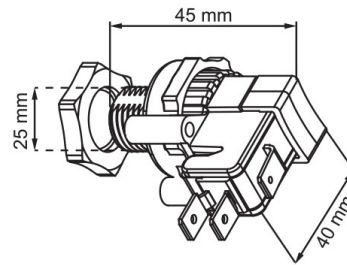

SPA & ACCESSORIES 15/18

PNEUMATIC SWITCH

✓ Technical features

- Converts pneumatic signals into electrical signals

📏 Dimensions

🔍 Models

PRODUCT CODE	DESCRIPTION	PACKING	WEIGHT kg	VOLUME m ³
SP-130	For max. 15m	25	1.0	0.028