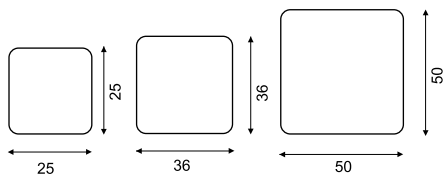

TILES 12/12

GLASS MOSAIC POOL SELECTION 2

Note: There may be a slight deviation in colour between batches. We always recommend to order the entire swimming pool tiles in one go and to ensure the batch number is the same of all tiles before starting installation.

Dimensions & colours

MIX25-PS-LEMAN

MIX25-PS-VICTORIA

MIX25-PS-BAIKAL

MIX25-PS-ARAL

MIX IRIS EBRO

MIX IRIS TAMESIS

MIX IRIS ORINOCO