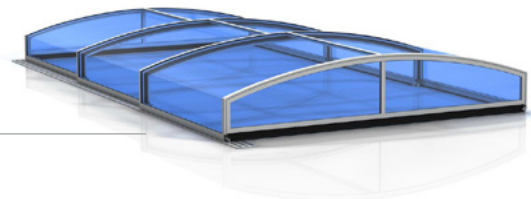

ZETA

✓ Technical features

- Low and elegant pool cover
- Cost-effective pool cover
- Fully flat tracks without plastic covers
- Stainless steel automatic locking - not only a self-locking pin
- A modern and safe forefronts design - embedded in the beam profile
- Possible choice of reinforced profiles - instead of standard profiles 50 x 40 mm
- Anthracite surface colour
- 10 mm structured or full 4 mm polycarbonate