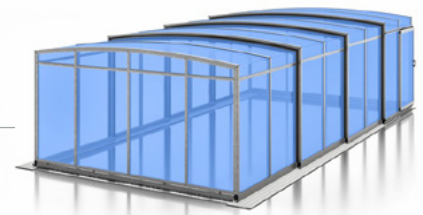

VIDARIUS XZ

✓ Technical features

- Flat guide rails AluDeck
- Monorail version - guide rails AluDeck only on one side, second side always trackless
- Beams of 60 x 60 mm cross sections - robust
- Support structure
- Reinforced snow-proof construction
- Double sealing between modules and rails to reduce heat leakage
- Safeguarding in adverse weather conditions
- Low, luxury cover
- Modern and safe forefronts design - embedded in the beam profile
- Anthracite surface colour
- Filling completely from full polycarbonate already in standard
- Joining methods without visible rivets and screws