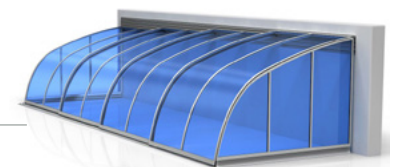

🔍 Models

PRODUCT CODE	DESCRIPTION	DIMENSIONS	
		LENGTH	WIDTH
KELLY	Pool Enclosure	Up to 1510 cm	Up to 600 cm