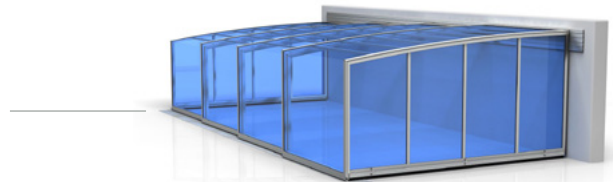

POOL ENCLOSURE

SUNNY XZ

✓ Technical features

- Flat guide rails AluDeck
- Guide rails AluDeck for bottom side, but also for upper guidance
- Beams of 60 x 60 mm cross sections - robust
- Support structure
- Reinforced snow-proof construction
- Double sealing between modules and rails to reduce heat leakage
- Safeguarding in adverse weather conditions
- Low, luxury cover
- Modern and safe forefronts design - embedded in the beam profile
- Anthracite surface colour
- Filling completely from full polycarbonate already in standard
- Joining methods without visible rivets and screws

🔍 Models

PRODUCT CODE	DESCRIPTION	DIMENSIONS	
		LENGTH	WIDTH
SUNNY XZ	Pool Enclosure	Up to 1510 cm	Up to 600 cm

CUBE

✓ Technical features

- Elegant look
- Detachable and portable construction
- Anthracite surface color in a special offer