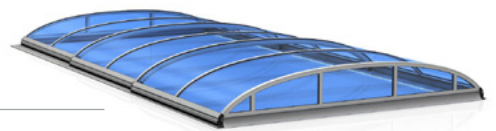

LUCI

✓ Technical features

- Flat guide rails AluDeck
- Low and elegant cover
- Optional locking system BeUp – controlled by feed
- A modern and safe forefronts design - embedded in the beam profile
- Possible choice of reinforced profiles - instead of standard profiles
- 50 x 40 mm (above inside width 401 cm in standard)
- Anthracite surface colour
- Forefronts and sides made of full polycarbonate
- already in the standard