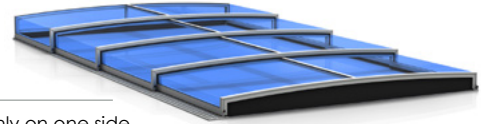

POOL ENCLOSURE

ZENZA 1

✓ Technical features

- Low and almost flat roofing
- Extra reinforced profiles with a cross section of 60 x 60 mm are used for the supporting part of the structure
- Flat track of new shape
- Guide rail only on one side
- Stainless automatic locking system
- Anthracite surface colour