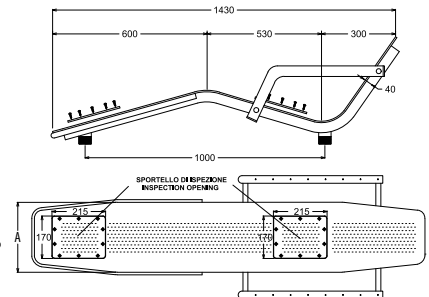

🔍 Models

PRODUCT CODE	DESCRIPTION	DIMENSIONS (A) mm	FLOW RATE m ³ /h	PACKING	WEIGHT kg	VOLUME m ³
CH-02	Tight bed standard	280	100	1	30	0.21
CH-03	Wide bed standard	400	130	1	35	0.27

HYDRO MASSAGE BED WITH HEAD REST

✓ Technical features

- Air hydro-massage bed with inspection door
- Narrow and enlarged model with headrest
- For concrete
- AISI 316L - V4A stainless steel
- Mirror polishing

📐 Dimensions

🔍 Models

PRODUCT CODE	DESCRIPTION	DIMENSIONS (A) mm	FLOW RATE m ³ /h	PACKING	WEIGHT kg	VOLUME m ³
CH-04	Tight bed with headrest	280	100	1	33	0.21
CH-05	Wide bed with headrest	400	130	1	38	0.27

📐 Dimensions

🔍 Models

PRODUCT CODE	DESCRIPTION	DIMENSIONS (A) mm	FLOW RATE m³/h	PACKING	WEIGHT kg	VOLUME m³
CH-04-A	Tight bed standard	280	110	1	35	0.39
CH-05-A	Wide bed standard	400	150	1	40	0.45

HYDRO MASSAGE BED WITH HEAD REST & ARM REST

CODE	DESCRIPTION	DIMENSIONS (A) mm	FLOW RATE M³/H	PACKING	WEIGHT kg	VOLUME m³
CH-04-B	Tight bed standard	280	110	1	40	0.54
CH-05-B	Wide bed standard	400	150	1	45	0.54

HYDRO MASSAGE CHAIRS

HYDRO MASSAGE BED WITH COLUMN, HEAD REST & ARM REST