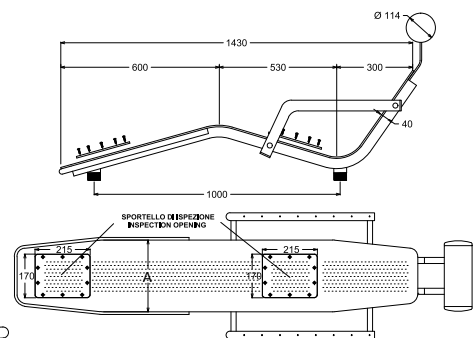

📐 Dimensions

🔍 Models

CODE	DESCRIPTION	DIMENSIONS (A) mm	FLOW RATE M³/H	PACKING	WEIGHT kg	VOLUME m³
CH-04-B	Tight bed standard	280	110	1	40	0.54
CH-05-B	Wide bed standard	400	150	1	45	0.54