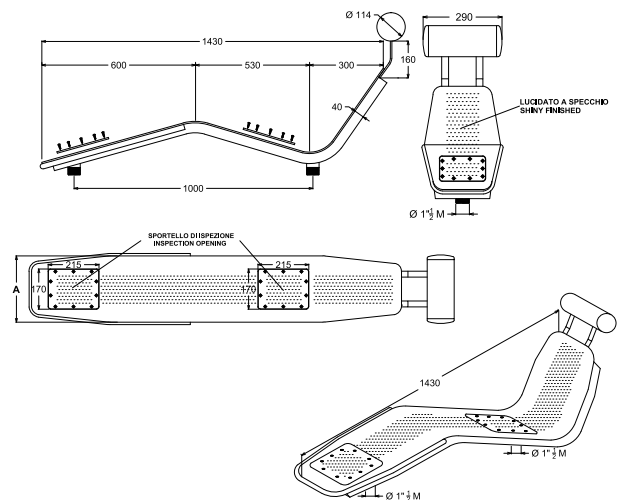

🔍 Models

PRODUCT CODE	DESCRIPTION	DIMENSIONS (A) mm	FLOW RATE m ³ /h	PACKING	WEIGHT kg	VOLUME m ³
CH-02	Tight bed standard	280	100	1	30	0.21
CH-03	Wide bed standard	400	130	1	35	0.27

HYDRO MASSAGE BED WITH HEAD REST

✓ Technical features

- Air hydro-massage bed with inspection door
- Narrow and enlarged model with headrest
- For concrete
- AISI 316L - V4A stainless steel
- Mirror polishing

📐 Dimensions

🔍 Models

PRODUCT CODE	DESCRIPTION	DIMENSIONS (A) mm	FLOW RATE m ³ /h	PACKING	WEIGHT kg	VOLUME m ³
CH-04	Tight bed with headrest	280	100	1	33	0.21
CH-05	Wide bed with headrest	400	130	1	38	0.27

HYDRO MASSAGE CHAIRS

HYDRO MASSAGE BED WITH ARM-REST

✓ Technical features

- Air hydro-massage bed with inspection door
- Narrow and enlarged model with handrail
- For concrete
- AISI 316L - V4A stainless steel
- Mirror polishing

📐 Dimensions

🔍 Models

PRODUCT CODE	DESCRIPTION	DIMENSIONS (A) mm	FLOW RATE m³/h	PACKING	WEIGHT kg	VOLUME m³
CH-04-A	Tight bed standard	280	110	1	35	0.39
CH-05-A	Wide bed standard	400	150	1	40	0.45

HYDRO MASSAGE BED WITH HEAD REST & ARM REST