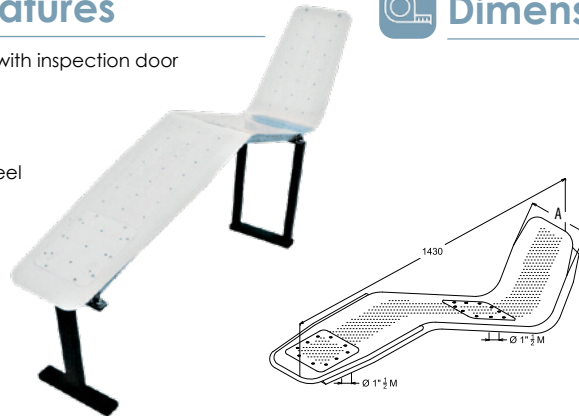

HYDRO MASSAGE CHAIRS

HYDRO MASSAGE BED STANDARD

✓ Technical features

- Air hydro-massage bed with inspection door
- Narrow and enlarged
- For concrete
- AISI 316L-V4A stainless steel
- Mirror polishing

📐 Dimensions

🔍 Models

PRODUCT CODE	DESCRIPTION	DIMENSIONS (A) mm	FLOW RATE m ³ /h	PACKING	WEIGHT kg	VOLUME m ³
CH-02	Tight bed standard	280	100	1	30	0.21
CH-03	Wide bed standard	400	130	1	35	0.27

HYDRO MASSAGE BED WITH HEAD REST

✓ Technical features

- Air hydro-massage bed with inspection door
- Narrow and enlarged model with headrest
- For concrete
- AISI 316L - V4A stainless steel
- Mirror polishing

📐 Dimensions

🔍 Models

PRODUCT CODE	DESCRIPTION	DIMENSIONS (A) mm	FLOW RATE m ³ /h	PACKING	WEIGHT kg	VOLUME m ³
CH-04	Tight bed with headrest	280	100	1	33	0.21
CH-05	Wide bed with headrest	400	130	1	38	0.27

HYDRO MASSAGE CHAIRS

HYDRO MASSAGE BED WITH ARM-REST

✓ Technical features

- Air hydro-massage bed with inspection door
- Narrow and enlarged model with handrail
- For concrete
- AISI 316L - V4A stainless steel
- Mirror polishing