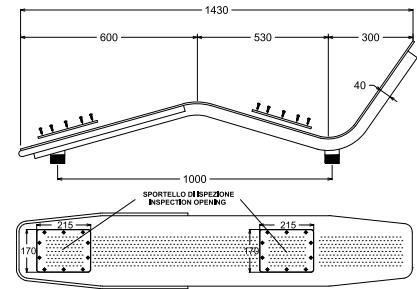

HYDRO MASSAGE CHAIRS

HYDRO MASSAGE BED STANDARD

✓ Technical features

- Air hydro-massage bed with inspection door
- Narrow and enlarged
- For concrete
- AISI 316L-V4A stainless steel
- Mirror polishing

📐 Dimensions

🔍 Models

PRODUCT CODE	DESCRIPTION	DIMENSIONS (A) mm	FLOW RATE m ³ /h	PACKING	WEIGHT kg	VOLUME m ³
CH-02	Tight bed standard	280	100	1	30	0.21
CH-03	Wide bed standard	400	130	1	35	0.27

HYDRO MASSAGE BED WITH HEAD REST

✓ Technical features

- Air hydro-massage bed with inspection door
- Narrow and enlarged model with headrest
- For concrete
- AISI 316L - V4A stainless steel
- Mirror polishing

📐 Dimensions

🔍 Models

PRODUCT CODE	DESCRIPTION	DIMENSIONS (A) mm	FLOW RATE m ³ /h	PACKING	WEIGHT kg	VOLUME m ³
CH-04	Tight bed with headrest	280	100	1	33	0.21
CH-05	Wide bed with headrest	400	130	1	38	0.27

📐 Dimensions

🔍 Models

PRODUCT CODE	DESCRIPTION	DIMENSIONS (A) mm	FLOW RATE m³/h	PACKING	WEIGHT kg	VOLUME m³
CH-04-A	Tight bed standard	280	110	1	35	0.39
CH-05-A	Wide bed standard	400	150	1	40	0.45

HYDRO MASSAGE BED WITH HEAD REST & ARM REST