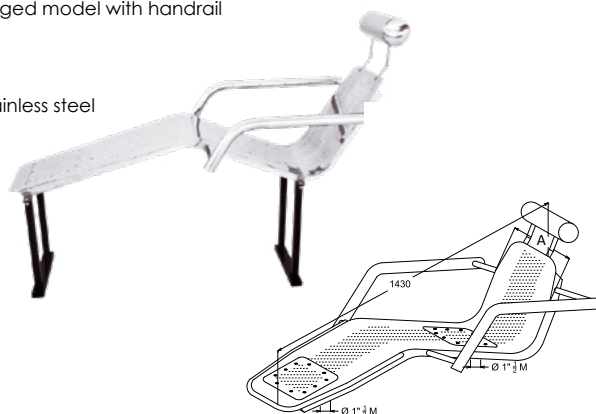

HYDRO MASSAGE CHAIRS

HYDRO MASSAGE BED WITH ARM-REST

✓ Technical features

- Air hydro-massage bed with inspection door
- Narrow and enlarged model with handrail
- For concrete
- AISI 316L - V4A stainless steel
- Mirror polishing

📐 Dimensions

🔍 Models

PRODUCT CODE	DESCRIPTION	DIMENSIONS (A) mm	FLOW RATE m³/h	PACKING	WEIGHT kg	VOLUME m³
CH-04-A	Tight bed standard	280	110	1	35	0.39
CH-05-A	Wide bed standard	400	150	1	40	0.45

HYDRO MASSAGE BED WITH HEAD REST & ARM REST

✓ Technical features

- Air hydro-massage bed with inspection door
- Narrow and enlarged model with handrail and headrest
- For concrete
- AISI 316L - V4A stainless steel
- Mirror polishing

📐 Dimensions

🔍 Models