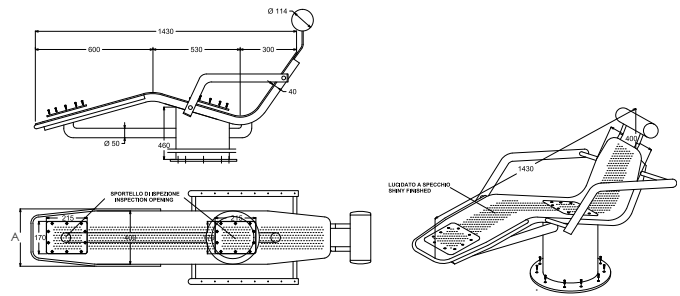

CODE	DESCRIPTION	DIMENSIONS (A) mm	FLOW RATE M³/H	PACKING	WEIGHT kg	VOLUME m³
CH-04-B	Tight bed standard	280	110	1	40	0.54
CH-05-B	Wide bed standard	400	150	1	45	0.54

HYDRO MASSAGE CHAIRS

HYDRO MASSAGE BED WITH COLUMN, HEAD REST & ARM REST

✓ Technical features

- Air hydro-massage bed with inspection door
- Narrow and enlarged model with column, handrail and headrest
- AISI 316L - V4A stainless steel
- Mirror polishing

📏 Dimensions

CONCRETE