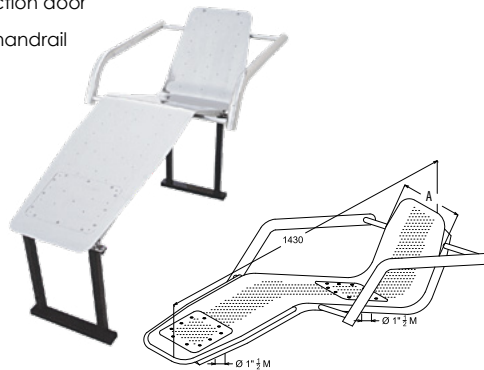

HYDRO MASSAGE CHAIRS

HYDRO MASSAGE BED STANDARD

✓ Technical features

- Air hydro-massage bed with inspection door
- Narrow and enlarged
- For concrete
- AISI 316L-V4A stainless steel
- Mirror polishing

📐 Dimensions

✓ Technical features

- Air hydro-massage bed with inspection door
- Narrow and enlarged model with headrest
- For concrete
- AISI 316L - V4A stainless steel
- Mirror polishing

📐 Dimensions

🔍 Models

PRODUCT CODE	DESCRIPTION	DIMENSIONS (A) mm	FLOW RATE m ³ /h	PACKING	WEIGHT kg	VOLUME m ³
CH-04	Tight bed with headrest	280	100	1	33	0.21
CH-05	Wide bed with headrest	400	130	1	38	0.27

HYDRO MASSAGE CHAIRS

HYDRO MASSAGE BED WITH ARM-REST

✓ Technical features

- Air hydro-massage bed with inspection door
- Narrow and enlarged model with handrail
- For concrete
- AISI 316L - V4A stainless steel
- Mirror polishing

✓ Technical features

- Air hydro-massage bed with inspection door
- Narrow and enlarged model with handrail and headrest
- For concrete
- AISI 316L - V4A stainless steel
- Mirror polishing

📐 Dimensions

🔍 Models