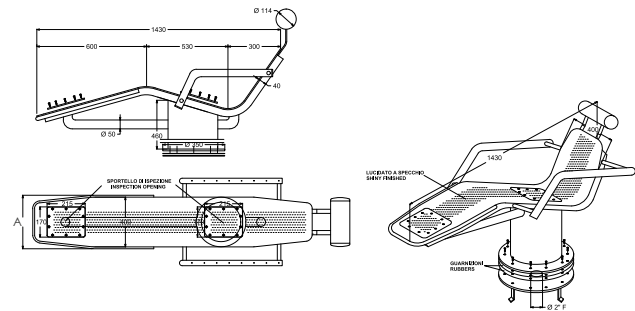

✓ Technical features

- Air hydro-massage bed with inspection door
- Narrow and enlarged model with column, handrail and headrest
- AISI 316L - V4A stainless steel
- Mirror polishing

📏 Dimensions

CONCRETE

LINER

🔍 Models

PRODUCT CODE	DESCRIPTION	DIMENSIONS (A) mm	FLOW RATE m ³ /h	PACKING	WEIGHT kg	VOLUME m ³
CH-10	Wide Hydro massage bed for Concrete	400	150	1	60	1.08
CH10-L	Wide Hydro massage bed for Liner	400	150	1	60	1.08