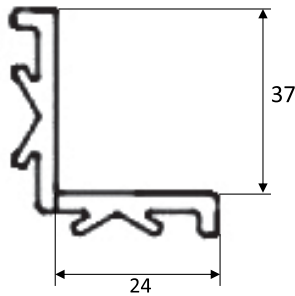

- Designed for Olympic sized swimming pools
- Molded from engineering plastic for outstanding strength and stiffness
- Easy installation with maximum flexibility and safety
- Available in 3 standard widths: 250mm, 300mm and 350mm

📏 Dimensions

🔍 Models

PRODUCT CODE	DESCRIPTION	WIDTH A m	PACKING	WEIGHT kg	VOLUME m ³
AWE026C	ABS LONGI GRATE GLASS FILLED PP	250	8	15	0.01
AWE027C	ABS LONGI GRATE GLASS FILLED PP	300	8	16	0.01
AWE028C	ABS LONGI GRATE GLASS FILLED PP	350	8	17	0.15

POOLSIDE EQUIPMENT

POOLSIDE EQUIPMENT 05/08

OVERFLOW GRATING

GRATING SUPPORT

✓ Technical features

- Molded from engineering plastic for outstanding strength and stiffness
- Suitable for 22mm, 24mm and 35mm high grating panels
- Supplied in 2m lengths
- Inside measurement: 24mm x 37mm

📏 Dimensions

🔍 Models

PRODUCT CODE	PACKING	WEIGHT kg	VOLUME m ³
GR-119	25	13.2	0.033

POOLSIDE EQUIPMENT

Your global partner since 1974. Trusted for superior quality and exceptional innovations.

Head Office