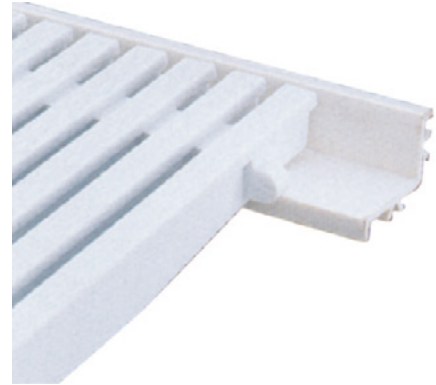

POOLSIDE EQUIPMENT 05/08

OVERFLOW GRATING

TRANSGATE

✓ Technical features

- Designed for Olympic sized swimming pools
- Molded from engineering plastic for outstanding strength and stiffness
- Easy installation with maximum flexibility
- Available in 3 standard widths: 250mm, 300mm and 350mm
- Bespoke sizes available on request

- Designed for Olympic sized swimming pools
- Molded from engineering plastic for outstanding strength and stiffness
- Easy installation with maximum flexibility and safety
- Available in 3 standard widths: 250mm, 300mm and 350mm

POOLSIDE EQUIPMENT

POOLSIDE EQUIPMENT 05/08

OVERFLOW GRATING

GRATING SUPPORT

✓ Technical features

- Molded from engineering plastic for outstanding strength and stiffness
- Suitable for 22mm, 24mm and 35mm high grating panels
- Supplied in 2m lengths
- Inside measurement: 24mm x 37mm