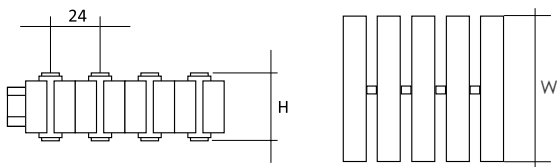

📏 Dimensions

🔍 Models

PRODUCT CODE	DIMENSIONS		PACKING	WEIGHT kg	VOLUME m ³
	W	H			
GR-101	195	22	470	13.6	0.080
GR-102	195	35	450	14.3	0.080
GR-103	245	22	320	15.8	0.080
GR-104	245	35	300	16.5	0.080

OVERFLOW GRATING

OVERFLOW GRATING ANGLE

✓ Technical features

- Made of high quality, UV resistant polyester and fibreglass
- Available in 45° and 90° angles for the perfect finish

📏 Dimensions

🔍 Models

PRODUCT CODE	DESCRIPTION	DIMENSIONS					PKG	WEIGHT kg	VOLUME m³
		A	B	H	L	P			
GR-90-01	OVERFLOW GRATING ANGLE 900 245 x 35 mm	295	-	35	245	127	4	4.1	0.014
GR-90-02	OVERFLOW GRATING ANGLE 900 245 x 22 mm	295	-	22	245	127	4	3.6	0.009
GR-90-03	OVERFLOW GRATING ANGLE 900 195 x 35 mm	245	-	35	195	127	4	2.4	0.009
GR-90-04	OVERFLOW GRATING ANGLE 900 195 x 22 mm	245	-	22	195	127	4	2.2	0.006
GR-45-01	OVERFLOW GRATING ANGLE 450 245 x 35 mm	150	50	35	245	127	4	3.2	0.009
GR-45-02	OVERFLOW GRATING ANGLE 450 245 x 22 mm	150	50	22	245	127	4	2.8	0.009
GR-45-03	OVERFLOW GRATING ANGLE 450 195 x 35 mm	130	50	35	195	127	4	2.0	0.006
GR-45-04	OVERFLOW GRATING ANGLE 450 195 x 22 mm	130	50	22	195	127	4	1.9	0.006

POOLSIDE EQUIPMENT 05/08

OVERFLOW GRATING

TRANSGATE

✓ Technical features

- Designed for Olympic sized swimming pools
- Molded from engineering plastic for outstanding strength and stiffness
- Easy installation with maximum flexibility
- Available in 3 standard widths: 250mm, 300mm and 350mm
- Bespoke sizes available on request

- Designed for Olympic sized swimming pools
- Molded from engineering plastic for outstanding strength and stiffness
- Easy installation with maximum flexibility and safety
- Available in 3 standard widths: 250mm, 300mm and 350mm