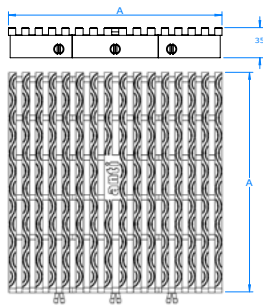

📏 Dimensions

🔍 Models

PRODUCT CODE	DESCRIPTION	WIDTH A m	PACKING	WEIGHT kg	VOLUME m³
AWE026C	ABS LONGI GRATE GLASS FILLED PP	250	8	15	0.01
AWE027C	ABS LONGI GRATE GLASS FILLED PP	300	8	16	0.01
AWE028C	ABS LONGI GRATE GLASS FILLED PP	350	8	17	0.15

POOLSIDE EQUIPMENT