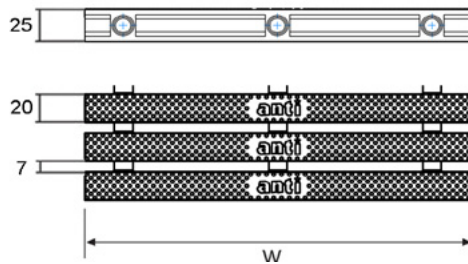

POOLSIDE EQUIPMENT 05/08

OVERFLOW GRATING

TRANSGATE

✓ Technical features

- Designed for Olympic sized swimming pools
- Molded from engineering plastic for outstanding strength and stiffness
- Easy installation with maximum flexibility
- Available in 3 standard widths: 250mm, 300mm and 350mm
- Bespoke sizes available on request

📏 Dimensions

🔍 Models

PRODUCT CODE	W mm	PACKING	WEIGHT kg	VOLUME m³
GR-112	250	8	15	0.01
GR-113	300	8	16	0.01
GR-114	350	8	17	0.15

POOLSIDE EQUIPMENT