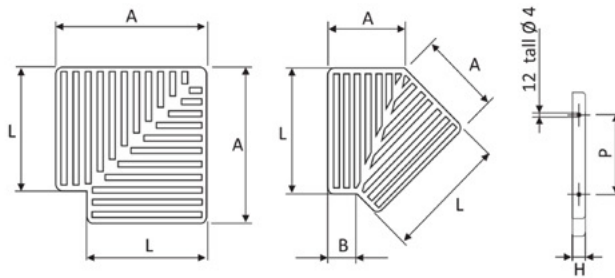

📏 Dimensions

🔍 Models

PRODUCT CODE	DIMENSIONS		PACKING	WEIGHT kg	VOLUME m ³
	W	H			
GR-101	195	22	470	13.6	0.080
GR-102	195	35	450	14.3	0.080
GR-103	245	22	320	15.8	0.080
GR-104	245	35	300	16.5	0.080

OVERFLOW GRATING

OVERFLOW GRATING ANGLE

✓ Technical features

- Made of high quality, UV resistant polyester and fibreglass
- Available in 45° and 90° angles for the perfect finish

📏 Dimensions

🔍 Models

PRODUCT CODE	DESCRIPTION	DIMENSIONS					PKG	WEIGHT kg	VOLUME m³
		A	B	H	L	P			
GR-90-01	OVERFLOW GRATING ANGLE 900 245 x 35 mm	295	-	35	245	127	4	4.1	0.014
GR-90-02	OVERFLOW GRATING ANGLE 900 245 x 22 mm	295	-	22	245	127	4	3.6	0.009
GR-90-03	OVERFLOW GRATING ANGLE 900 195 x 35 mm	245	-	35	195	127	4	2.4	0.009
GR-90-04	OVERFLOW GRATING ANGLE 900 195 x 22 mm	245	-	22	195	127	4	2.2	0.006
GR-45-01	OVERFLOW GRATING ANGLE 450 245 x 35 mm	150	50	35	245	127	4	3.2	0.009
GR-45-02	OVERFLOW GRATING ANGLE 450 245 x 22 mm	150	50	22	245	127	4	2.8	0.009
GR-45-03	OVERFLOW GRATING ANGLE 450 195 x 35 mm	130	50	35	195	127	4	2.0	0.006
GR-45-04	OVERFLOW GRATING ANGLE 450 195 x 22 mm	130	50	22	195	127	4	1.9	0.006

POOLSIDE EQUIPMENT 05/08

OVERFLOW GRATING

TRANSGATE

✓ Technical features

- Designed for Olympic sized swimming pools
- Molded from engineering plastic for outstanding strength and stiffness
- Easy installation with maximum flexibility
- Available in 3 standard widths: 250mm, 300mm and 350mm
- Bespoke sizes available on request

- Designed for Olympic sized swimming pools
- Molded from engineering plastic for outstanding strength and stiffness
- Easy installation with maximum flexibility and safety
- Available in 3 standard widths: 250mm, 300mm and 350mm