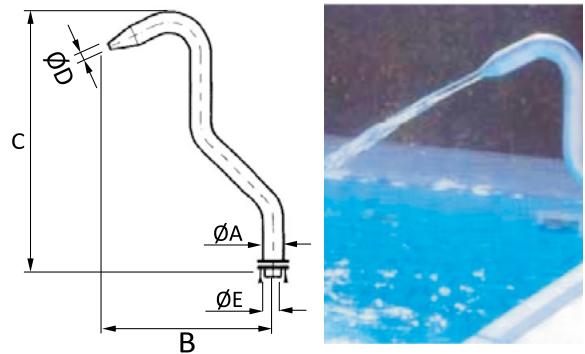

WATERFALL FOUNTAINS

STAINLESS STEEL FOUNTAIN 'HERON'

✓ Technical features

- Manufactured in AISI-316 stainless steel
- Corrosion resistant
- Water outlet available with nozzle or fan for a jet or spray output
- Available in 3 colours: Silver, Metallic blue and Pearl white
- Available in 4 models

📏 Dimensions

🔍 Models

PRODUCT CODE	DESCRIPTION	FLOW RATE m³/h	DIMENSIONS					PACKING	WEIGHT kg	VOLUME m³
			Ø A	B	C	Ø D	Ø E			
F-279	With Nozzle Ø 27 - 33	15	76	600	930	27	1½"	1	10	0.02
F-280	With Nozzle Ø 33 - 48	20	89	600	1080	33	2"	1	12	0.03
F-281	Fan Outlet AV - 200mm	25	76	700	1300	33	2"	1	10	0.02
F-282	Fan Outlet AV - 300mm	25	89	700	1300	33	2"	1	14	0.09

WALL FOUNTAIN 'FALL'

✓ Technical features

- Manufactured in AISI-316 stainless steel with a shiny finish
- Corrosion resistant
- Water outlet produces an even and satin-feel waterfall
- Available in 5 models