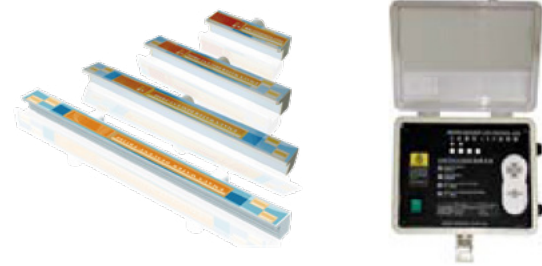

POOLSIDE EQUIPMENT 05/05

WATER DESCENT SYSTEM

✓ Technical features

- Two different widths: 25mm and 150mm
- Four different lengths: 300mm, 600mm, 900mm and 1200mm
- LED strip lights powered by external 12V DC power supply/controller. Safe and reliable
- 10 light patterns available, operated by control box or remote control
- Multiple water descent systems can share the same controller
- Input power: 220V AC + 15% 50/60 Hz
- Output power: 12V DC 60W
- Includes remote control for convenient operation

CONTROL BOX

📏 Dimensions

🔍 Models

PRODUCT CODE	FLOW RATE m ³ /h	DIMENSIONS				PACKING	WEIGHT kg	VOLUME m ³
		A	B	C	D			
PB-88480101	46	306	138	76	25	1	1.5	0.008
PB-88480102	46	306	263	76	150	1	2.2	0.013
PB-88480111	60	606	138	76	25	1	2.7	0.014
PB-88480112	98	606	263	76	150	1	4.2	0.025
PB-88480121	120	906	138	76	25	1	3.4	0.021
PB-88480122	150	906	263	76	150	1	6	0.037
PB-88480131	120	1206	138	76	25	1	4.9	0.028
PB-88480132	150	1206	263	76	150	1	7.5	0.048
PBA-88480401	46	306	152	76	39	1	1.8	0.009
PBA-88480402	46	306	277	76	164	1	2.2	0.015
CP-WDL	Control box: Input power: 220V AC 15%; 50/60Hz Output power: 12V DC: 60W							

Models (Cont'd)

PRODUCT CODE	FLOW RATE m ³ /h	DIMENSIONS				PACKING	WEIGHT kg	VOLUME m ³
		A	B	C	D			
PBA-88480411	60	606	152	76	39	1	3	0.016
PBA-88480412	98	606	277	76	164	1	4.5	0.026
PBA-88480421	120	906	152	76	39	1	4.3	0.025
PBA-88480422	150	906	277	76	164	1	6.4	0.039
PBS-88480501	60	306	152	76	39	1	1.8	0.009
PBS-88480502	98	306	277	76	164	1	-	0.015
PBS-88480511	120	606	152	76	39	1	-	0.017
PBS-88480512	150	606	277	76	164	1	-	0.029
PBS-88480521	120	906	152	76	39	1	-	0.025
PBS-88480522	150	906	277	76	164	1	-	0.043