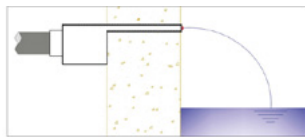

POOLSIDE EQUIPMENT 05/05

WATER DESCENT SYSTEM

✓ Technical features

- Two different widths: 25mm and 150mm
- Four different lengths: 300mm, 600mm, 900mm and 1200mm
- LED strip lights powered by external 12V DC power supply/controller. Safe and reliable
- 10 light patterns available, operated by control box or remote control
- Multiple water descent systems can share the same controller
- Input power: 220V AC + 15% 50/60 Hz
- Output power: 12V DC 60W
- Includes remote control for convenient operation

CONTROL BOX

📏 Dimensions

🔍 Models

PRODUCT CODE	FLOW RATE m ³ /h	DIMENSIONS				PACKING	WEIGHT kg	VOLUME m ³
		A	B	C	D			
PB-88480101	46	306	138	76	25	1	1.5	0.008
PB-88480102	46	306	263	76	150	1	2.2	0.013
PB-88480111	60	606	138	76	25	1	2.7	0.014
PB-88480112	98	606	263	76	150	1	4.2	0.025
PB-88480121	120	906	138	76	25	1	3.4	0.021
PB-88480122	150	906	263	76	150	1	6	0.037
PB-88480131	120	1206	138	76	25	1	4.9	0.028
PB-88480132	150	1206	263	76	150	1	7.5	0.048
PBA-88480401	46	306	152	76	39	1	1.8	0.009
PBA-88480402	46	306	277	76	164	1	2.2	0.015
CP-WDL	Control box: Input power: 220V AC 15%; 50/60Hz Output power: 12V DC: 60W							

Models (Cont'd)

PRODUCT CODE	FLOW RATE m ³ /h	DIMENSIONS				PACKING	WEIGHT kg	VOLUME m ³
		A	B	C	D			
PBA-88480411	60	606	152	76	39	1	3	0.016
PBA-88480412	98	606	277	76	164	1	4.5	0.026
PBA-88480421	120	906	152	76	39	1	4.3	0.025
PBA-88480422	150	906	277	76	164	1	6.4	0.039
PBS-88480501	60	306	152	76	39	1	1.8	0.009
PBS-88480502	98	306	277	76	164	1	-	0.015
PBS-88480511	120	606	152	76	39	1	-	0.017
PBS-88480512	150	606	277	76	164	1	-	0.029
PBS-88480521	120	906	152	76	39	1	-	0.025
PBS-88480522	150	906	277	76	164	1	-	0.043