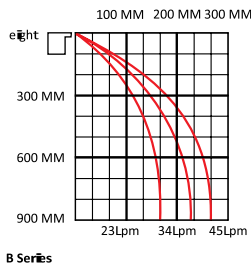

POOLSIDE EQUIPMENT 05/05

WATER DESCENT SYSTEM

✓ Technical features

- Two different widths: 25mm and 150mm
- Four different lengths: 300mm, 600mm, 900mm and 1200mm
- LED strip lights powered by external 12V DC power supply/controller. Safe and reliable
- 10 light patterns available, operated by control box or remote control
- Multiple water descent systems can share the same controller
- Input power: 220V AC + 15% 50/60 Hz
- Output power: 12V DC 60W
- Includes remote control for convenient operation

CONTROL BOX

📏 Dimensions

🔍 Models

PRODUCT CODE	FLOW RATE m ³ /h	DIMENSIONS				PACKING	WEIGHT kg	VOLUME m ³
		A	B	C	D			
PB-88480101	46	306	138	76	25	1	1.5	0.008
PB-88480102	46	306	263	76	150	1	2.2	0.013
PB-88480111	60	606	138	76	25	1	2.7	0.014
PB-88480112	98	606	263	76	150	1	4.2	0.025
PB-88480121	120	906	138	76	25	1	3.4	0.021
PB-88480122	150	906	263	76	150	1	6	0.037
PB-88480131	120	1206	138	76	25	1	4.9	0.028
PB-88480132	150	1206	263	76	150	1	7.5	0.048
PBA-88480401	46	306	152	76	39	1	1.8	0.009
PBA-88480402	46	306	277	76	164	1	2.2	0.015
CP-WDL	Control box: Input power: 220V AC 15%; 50/60Hz Output power: 12V DC: 60W							

Models (Cont'd)

PRODUCT CODE	FLOW RATE m ³ /h	DIMENSIONS				PACKING	WEIGHT kg	VOLUME m ³
		A	B	C	D			
PBA-88480411	60	606	152	76	39	1	3	0.016
PBA-88480412	98	606	277	76	164	1	4.5	0.026
PBA-88480421	120	906	152	76	39	1	4.3	0.025
PBA-88480422	150	906	277	76	164	1	6.4	0.039
PBS-88480501	60	306	152	76	39	1	1.8	0.009
PBS-88480502	98	306	277	76	164	1	-	0.015
PBS-88480511	120	606	152	76	39	1	-	0.017
PBS-88480512	150	606	277	76	164	1	-	0.029
PBS-88480521	120	906	152	76	39	1	-	0.025
PBS-88480522	150	906	277	76	164	1	-	0.043