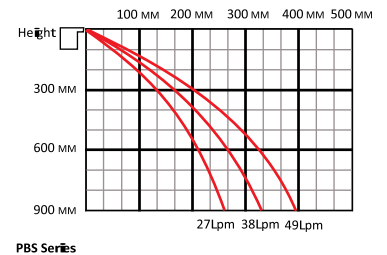

POOLSIDE EQUIPMENT 05/05

WATER DESCENT SYSTEM

✓ Technical features

- Two different widths: 25mm and 150mm
- Four different lengths: 300mm, 600mm, 900mm and 1200mm
- LED strip lights powered by external 12V DC power supply/controller. Safe and reliable
- 10 light patterns available, operated by control box or remote control
- Multiple water descent systems can share the same controller
- Input power: 220V AC + 15% 50/60 Hz
- Output power: 12V DC 60W
- Includes remote control for convenient operation

CONTROL BOX

📏 Dimensions

🔍 Models

PRODUCT CODE	FLOW RATE m ³ /h	DIMENSIONS				PACKING	WEIGHT kg	VOLUME m ³
		A	B	C	D			
PB-88480101	46	306	138	76	25	1	1.5	0.008
PB-88480102	46	306	263	76	150	1	2.2	0.013
PB-88480111	60	606	138	76	25	1	2.7	0.014
PB-88480112	98	606	263	76	150	1	4.2	0.025
PB-88480121	120	906	138	76	25	1	3.4	0.021
PB-88480122	150	906	263	76	150	1	6	0.037
PB-88480131	120	1206	138	76	25	1	4.9	0.028
PB-88480132	150	1206	263	76	150	1	7.5	0.048
PBA-88480401	46	306	152	76	39	1	1.8	0.009
PBA-88480402	46	306	277	76	164	1	2.2	0.015
CP-WDL	Control box: Input power: 220V AC 15%; 50/60Hz Output power: 12V DC: 60W							

Models (Cont'd)

PRODUCT CODE	FLOW RATE m ³ /h	DIMENSIONS				PACKING	WEIGHT kg	VOLUME m ³
		A	B	C	D			
PBA-88480411	60	606	152	76	39	1	3	0.016
PBA-88480412	98	606	277	76	164	1	4.5	0.026
PBA-88480421	120	906	152	76	39	1	4.3	0.025
PBA-88480422	150	906	277	76	164	1	6.4	0.039
PBS-88480501	60	306	152	76	39	1	1.8	0.009
PBS-88480502	98	306	277	76	164	1	-	0.015
PBS-88480511	120	606	152	76	39	1	-	0.017
PBS-88480512	150	606	277	76	164	1	-	0.029
PBS-88480521	120	906	152	76	39	1	-	0.025
PBS-88480522	150	906	277	76	164	1	-	0.043