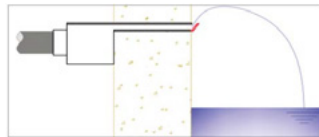

POOLSIDE EQUIPMENT 05/05

WATER DESCENT SYSTEM

✓ Technical features

- Two different widths: 25mm and 150mm
- Four different lengths: 300mm, 600mm, 900mm and 1200mm
- LED strip lights powered by external 12V DC power supply/controller. Safe and reliable
- 10 light patterns available, operated by control box or remote control
- Multiple water descent systems can share the same controller
- Input power: 220V AC + 15% 50/60 Hz
- Output power: 12V DC 60W
- Includes remote control for convenient operation

CONTROL BOX

📏 Dimensions

🔍 Models

PRODUCT CODE	FLOW RATE m ³ /h	DIMENSIONS				PACKING	WEIGHT kg	VOLUME m ³
		A	B	C	D			
PB-88480101	46	306	138	76	25	1	1.5	0.008
PB-88480102	46	306	263	76	150	1	2.2	0.013
PB-88480111	60	606	138	76	25	1	2.7	0.014
PB-88480112	98	606	263	76	150	1	4.2	0.025
PB-88480121	120	906	138	76	25	1	3.4	0.021
PB-88480122	150	906	263	76	150	1	6	0.037
PB-88480131	120	1206	138	76	25	1	4.9	0.028
PB-88480132	150	1206	263	76	150	1	7.5	0.048
PBA-88480401	46	306	152	76	39	1	1.8	0.009
PBA-88480402	46	306	277	76	164	1	2.2	0.015
CP-WDL	Control box: Input power: 220V AC 15%; 50/60Hz Output power: 12V DC: 60W							

Models (Cont'd)

PRODUCT CODE	FLOW RATE m ³ /h	DIMENSIONS				PACKING	WEIGHT kg	VOLUME m ³
		A	B	C	D			
PBA-88480411	60	606	152	76	39	1	3	0.016
PBA-88480412	98	606	277	76	164	1	4.5	0.026
PBA-88480421	120	906	152	76	39	1	4.3	0.025
PBA-88480422	150	906	277	76	164	1	6.4	0.039
PBS-88480501	60	306	152	76	39	1	1.8	0.009
PBS-88480502	98	306	277	76	164	1	-	0.015
PBS-88480511	120	606	152	76	39	1	-	0.017
PBS-88480512	150	606	277	76	164	1	-	0.029
PBS-88480521	120	906	152	76	39	1	-	0.025
PBS-88480522	150	906	277	76	164	1	-	0.043