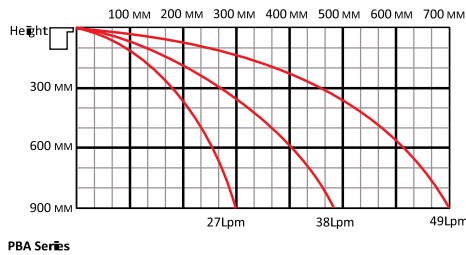

POOLSIDE EQUIPMENT 05/05

WATER DESCENT SYSTEM

✓ Technical features

- Two different widths: 25mm and 150mm
- Four different lengths: 300mm, 600mm, 900mm and 1200mm
- LED strip lights powered by external 12V DC power supply/controller. Safe and reliable
- 10 light patterns available, operated by control box or remote control
- Multiple water descent systems can share the same controller
- Input power: 220V AC + 15% 50/60 Hz
- Output power: 12V DC 60W
- Includes remote control for convenient operation

CONTROL BOX

📏 Dimensions

🔍 Models

PRODUCT CODE	FLOW RATE m ³ /h	DIMENSIONS				PACKING	WEIGHT kg	VOLUME m ³
		A	B	C	D			
PB-88480101	46	306	138	76	25	1	1.5	0.008
PB-88480102	46	306	263	76	150	1	2.2	0.013
PB-88480111	60	606	138	76	25	1	2.7	0.014
PB-88480112	98	606	263	76	150	1	4.2	0.025
PB-88480121	120	906	138	76	25	1	3.4	0.021
PB-88480122	150	906	263	76	150	1	6	0.037
PB-88480131	120	1206	138	76	25	1	4.9	0.028
PB-88480132	150	1206	263	76	150	1	7.5	0.048
PBA-88480401	46	306	152	76	39	1	1.8	0.009
PBA-88480402	46	306	277	76	164	1	2.2	0.015
CP-WDL	Control box: Input power: 220V AC 15%; 50/60Hz Output power: 12V DC: 60W							

Models (Cont'd)

PRODUCT CODE	FLOW RATE m ³ /h	DIMENSIONS				PACKING	WEIGHT kg	VOLUME m ³
		A	B	C	D			
PBA-88480411	60	606	152	76	39	1	3	0.016
PBA-88480412	98	606	277	76	164	1	4.5	0.026
PBA-88480421	120	906	152	76	39	1	4.3	0.025
PBA-88480422	150	906	277	76	164	1	6.4	0.039
PBS-88480501	60	306	152	76	39	1	1.8	0.009
PBS-88480502	98	306	277	76	164	1	-	0.015
PBS-88480511	120	606	152	76	39	1	-	0.017
PBS-88480512	150	606	277	76	164	1	-	0.029
PBS-88480521	120	906	152	76	39	1	-	0.025
PBS-88480522	150	906	277	76	164	1	-	0.043