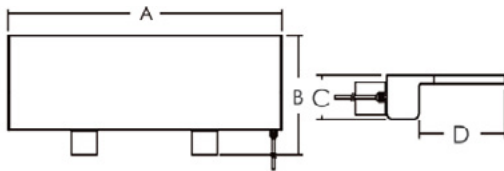

POOLSIDE EQUIPMENT 05/05

WATER DESCENT SYSTEM

✓ Technical features

- Two different widths: 25mm and 150mm
- Four different lengths: 300mm, 600mm, 900mm and 1200mm
- LED strip lights powered by external 12V DC power supply/controller. Safe and reliable
- 10 light patterns available, operated by control box or remote control
- Multiple water descent systems can share the same controller
- Input power: 220V AC + 15% 50/60 Hz
- Output power: 12V DC 60W
- Includes remote control for convenient operation

CONTROL BOX

📏 Dimensions

🔍 Models

PRODUCT CODE	FLOW RATE m ³ /h	DIMENSIONS				PACKING	WEIGHT kg	VOLUME m ³
		A	B	C	D			
PB-88480101	46	306	138	76	25	1	1.5	0.008
PB-88480102	46	306	263	76	150	1	2.2	0.013
PB-88480111	60	606	138	76	25	1	2.7	0.014
PB-88480112	98	606	263	76	150	1	4.2	0.025
PB-88480121	120	906	138	76	25	1	3.4	0.021
PB-88480122	150	906	263	76	150	1	6	0.037
PB-88480131	120	1206	138	76	25	1	4.9	0.028
PB-88480132	150	1206	263	76	150	1	7.5	0.048
PBA-88480401	46	306	152	76	39	1	1.8	0.009
PBA-88480402	46	306	277	76	164	1	2.2	0.015
CP-WDL	Control box: Input power: 220V AC 15%; 50/60Hz Output power: 12V DC: 60W							

Models (Cont'd)

PRODUCT CODE	FLOW RATE m ³ /h	DIMENSIONS				PACKING	WEIGHT kg	VOLUME m ³
		A	B	C	D			
PBA-88480411	60	606	152	76	39	1	3	0.016
PBA-88480412	98	606	277	76	164	1	4.5	0.026
PBA-88480421	120	906	152	76	39	1	4.3	0.025
PBA-88480422	150	906	277	76	164	1	6.4	0.039
PBS-88480501	60	306	152	76	39	1	1.8	0.009
PBS-88480502	98	306	277	76	164	1	-	0.015
PBS-88480511	120	606	152	76	39	1	-	0.017
PBS-88480512	150	606	277	76	164	1	-	0.029
PBS-88480521	120	906	152	76	39	1	-	0.025
PBS-88480522	150	906	277	76	164	1	-	0.043