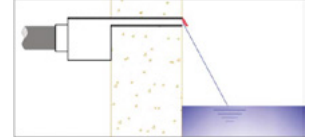

POOLSIDE EQUIPMENT 05/05

WATER DESCENT SYSTEM

✓ Technical features

- Two different widths: 25mm and 150mm
- Four different lengths: 300mm, 600mm, 900mm and 1200mm
- LED strip lights powered by external 12V DC power supply/controller. Safe and reliable
- 10 light patterns available, operated by control box or remote control
- Multiple water descent systems can share the same controller
- Input power: 220V AC + 15% 50/60 Hz
- Output power: 12V DC 60W
- Includes remote control for convenient operation

CONTROL BOX

📏 Dimensions

🔍 Models

PRODUCT CODE	FLOW RATE m ³ /h	DIMENSIONS				PACKING	WEIGHT kg	VOLUME m ³
		A	B	C	D			
PB-88480101	46	306	138	76	25	1	1.5	0.008
PB-88480102	46	306	263	76	150	1	2.2	0.013
PB-88480111	60	606	138	76	25	1	2.7	0.014
PB-88480112	98	606	263	76	150	1	4.2	0.025
PB-88480121	120	906	138	76	25	1	3.4	0.021
PB-88480122	150	906	263	76	150	1	6	0.037
PB-88480131	120	1206	138	76	25	1	4.9	0.028
PB-88480132	150	1206	263	76	150	1	7.5	0.048
PBA-88480401	46	306	152	76	39	1	1.8	0.009
PBA-88480402	46	306	277	76	164	1	2.2	0.015
CP-WDL	Control box: Input power: 220V AC 15%; 50/60Hz Output power: 12V DC: 60W							

Models (Cont'd)

PRODUCT CODE	FLOW RATE m ³ /h	DIMENSIONS				PACKING	WEIGHT kg	VOLUME m ³
		A	B	C	D			
PBA-88480411	60	606	152	76	39	1	3	0.016
PBA-88480412	98	606	277	76	164	1	4.5	0.026
PBA-88480421	120	906	152	76	39	1	4.3	0.025
PBA-88480422	150	906	277	76	164	1	6.4	0.039
PBS-88480501	60	306	152	76	39	1	1.8	0.009
PBS-88480502	98	306	277	76	164	1	-	0.015
PBS-88480511	120	606	152	76	39	1	-	0.017
PBS-88480512	150	606	277	76	164	1	-	0.029
PBS-88480521	120	906	152	76	39	1	-	0.025
PBS-88480522	150	906	277	76	164	1	-	0.043