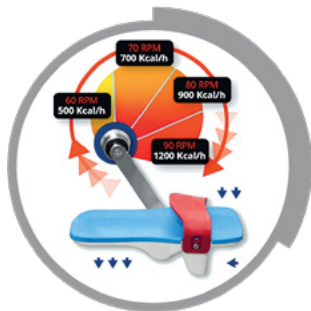

POOLSIDE EQUIPMENT 05/04

FITNESS SPORT EQUIPMENT

AQUA BIKE PRMIUM

✓ Technical features

- Frame made from AISI-31 6L Stainless steel
- Ideal for rehabilitation and fitness
- Adapts to pool depths of 1.1m to 1.5m
- Can be used with or without water aerobic shoes
- 4 adjustable heights for seat, handlebars and legs
- 4 suction cups for improved stability
- Seawater compatible
- Easy to move in and out of the pool with its 2 front wheels

	HEXA BIKE ONE 100	HEXA BIKE ONE 200	HEXA BIKE ONE 300
WEIGHT / PACKING / VOLUME	15.5 kg /1/0.67 m³	18.3 kg /1/0.93 m³	20 kg /1/1.80 m³
MATERIAL	stainless steel	Stainless steel anticorrosion	Stainless steel anticorrosion
DEPTH OF USE	110-150 cm	110 - 150 cm	110 - 150 cm
DIMENSIONS	84 x 60.4 x 120 cm	127 x 60.4 x 101 cm	120 x 60.4 x 101cm
SUCTION CUP	4	4	4
WHEELS	2 front	2 front	2 front
WARRANTY	1 Year	1 Year	1 Year

POOLSIDE EQUIPMENT