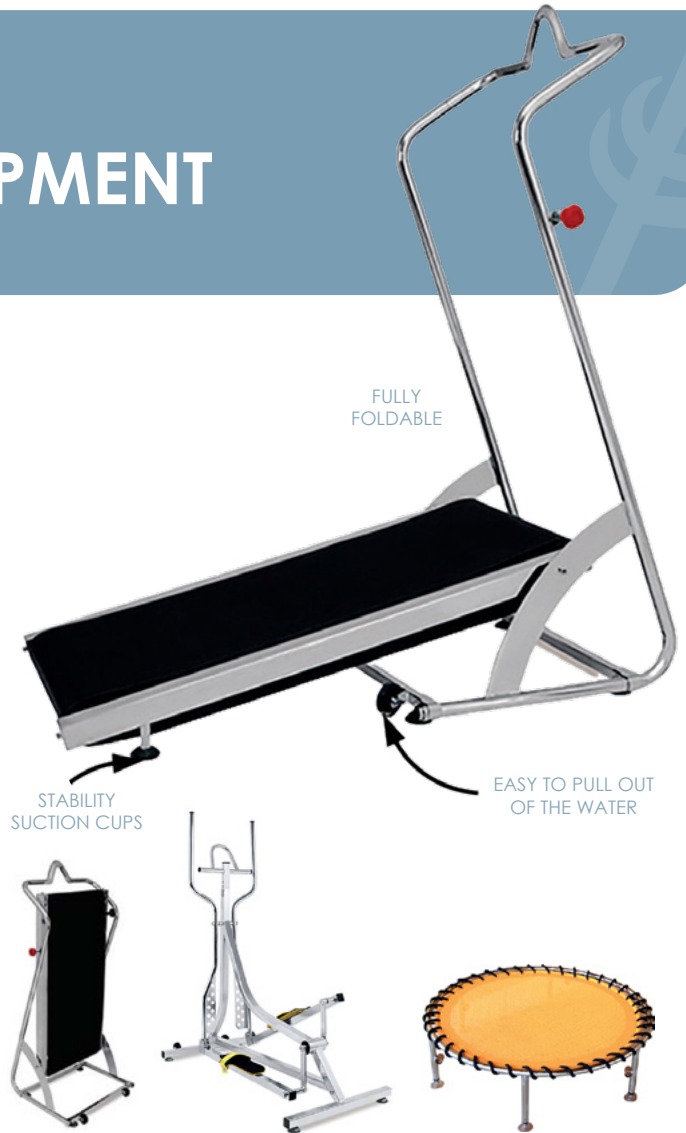

POOLSIDE EQUIPMENT 05/04

FITNESS SPORT EQUIPMENT

PREMIUM EXERCISE EQUIPMENT

✓ Technical features

- All products manufactured in AISI-316L stainless steel
- Ideal for rehabilitation and fitness including aqua trekking or aqua jogging
- Adapts to pool depths of 0.8 to 1.7m
- Can be used with or without water aerobic shoes
- Adjustable to suit the users needs
- Suction cups for improved stability
- Easy to move in and out of the pool with its 2 front wheels. Hexa Run and Hexa Elliptique only.

	HEXA RUN PREMIUM	HEXA ELIPTIQUE	HEX JUMP PREMIUM
WEIGHT / PACKING / VOLUME	32.8 kg /1/1.26 m³	25 kg /1/1.30 m³	5 kg /1/0.20 m³
CHASSIS	Stainless steel 316L	Stainless steel 316L	Stainless steel 316L
ACCESSORIES	stainless steel	Stainless steel	Stainless steel
DEPTH OF USE	120-140 cm	110 - 150 cm	80 - 170 cm
DIMENSIONS	127 x 65 x 139 cm (unfolded)	135 x 60.6 x 145 cm	Ø91 cm H.21 cm
SUCTION CUPS	6	4	4
WHEELS	2 front	2 front	without
WARRANTY	Year	2 Year	2 Year

POOLSIDE EQUIPMENT