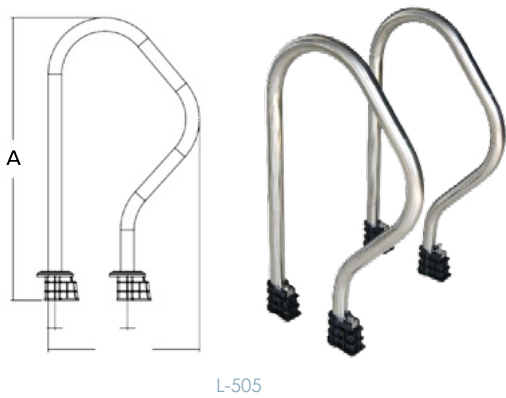

📏 Dimensions

🔍 Models

PRODUCT CODE		DIMENSIONS mm			PACKING	WEIGHT kg	VOLUME m³
		A	B	C			
L-505	L-505-316	800	470	225	1	7.1	0.063
L-506	L-506-316	800	800	270	1	8.8	0.010