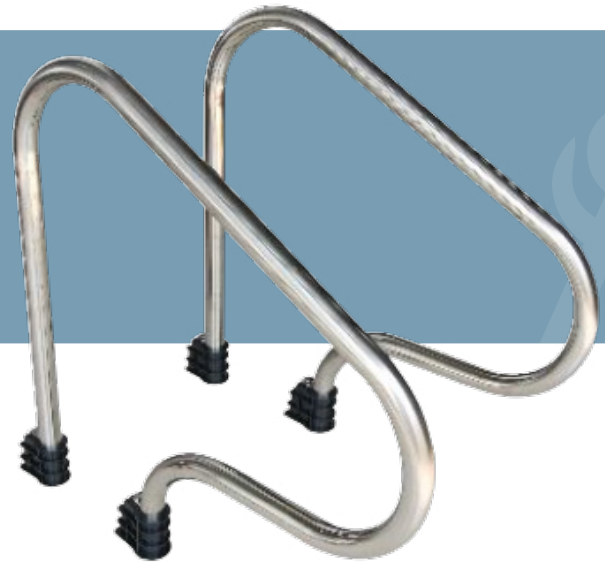

POOLSIDE EQUIPMENT 05/01

LADDERS

INCLINED LADDER

✓ Technical features

- Stainless steel AISI-316 or AISI-304 handrail (Ø 42mm) with a polished finish
- Stainless steel steps with anti-slip pads
- Corrosion resistant
- Includes anchor and flange type fixings for easy installation to floors and walls

📏 Dimensions

ANCHOR TYPE

STAINLESS STEEL STEP (ANTI-SLIP PADS)

🔍 Models

PRODUCT CODE		TREADS	DIMENSIONS mm		PACKING	WEIGHT kg	VOLUME m ³
			A	B			
L-305	L-305-316	2	493	1330	1	8.8	0.064
L-306	L-306-316	3	493	1580	1	10.8	0.078
L-307	L-307-316	4	493	1830	1	12.2	0.087
L-308	L-308-316	5	493	2080	1	13.7	0.101

POOLSIDE EQUIPMENT 05/01
LADDERS

LADDER UPPER PART

✓ Technical features

- Stainless steel handrail (Ø 42mm) with a polished finish
- Corrosion resistant
- Includes anchor and flange type fixings for easy installation to floor

LADDER LOWER PART

✓ Technical features

- Stainless steel handrail (Ø 42mm) with a polished finish
- Corrosion resistant
- Includes anchor and flange type fixings for easy installation to floor and wall

📏 Dimensions