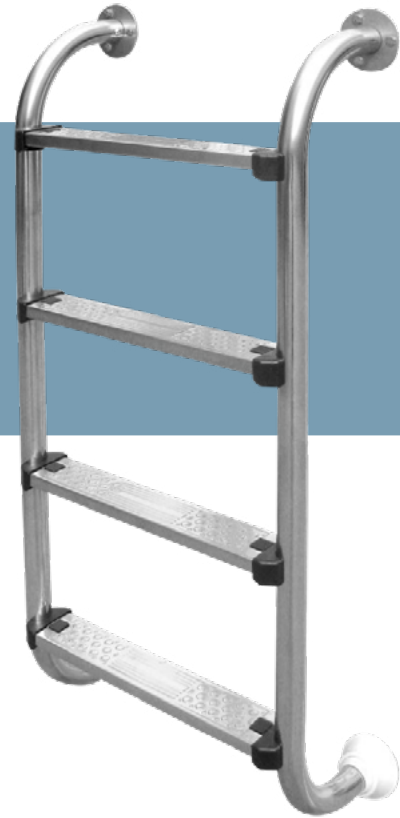

POOLSIDE EQUIPMENT 05/01

LADDERS

INCLINED LADDER

✓ Technical features

- Stainless steel AISI-316 or AISI-304 handrail (Ø 42mm) with a polished finish
- Stainless steel steps with anti-slip pads
- Corrosion resistant
- Includes anchor and flange type fixings for easy installation to floors and walls

POOLSIDE EQUIPMENT 05/01
LADDERS

LADDER UPPER PART

✓ Technical features

- Stainless steel handrail (Ø 42mm) with a polished finish
- Corrosion resistant
- Includes anchor and flange type fixings for easy installation to floor

📏 Dimensions

🔍 Models

PRODUCT CODE		DIMENSIONS mm			PACKING	WEIGHT kg	VOLUME m ³
		A	B	C			
L-505	L-505-316	800	470	225	1	7.1	0.063
L-506	L-506-316	800	800	270	1	8.8	0.010

POOLSIDE EQUIPMENT 05/01

LADDERS

LADDER LOWER PART

✓ Technical features

- Stainless steel handrail (Ø 42mm) with a polished finish
- Corrosion resistant
- Includes anchor and flange type fixings for easy installation to floor and wall

📏 Dimensions