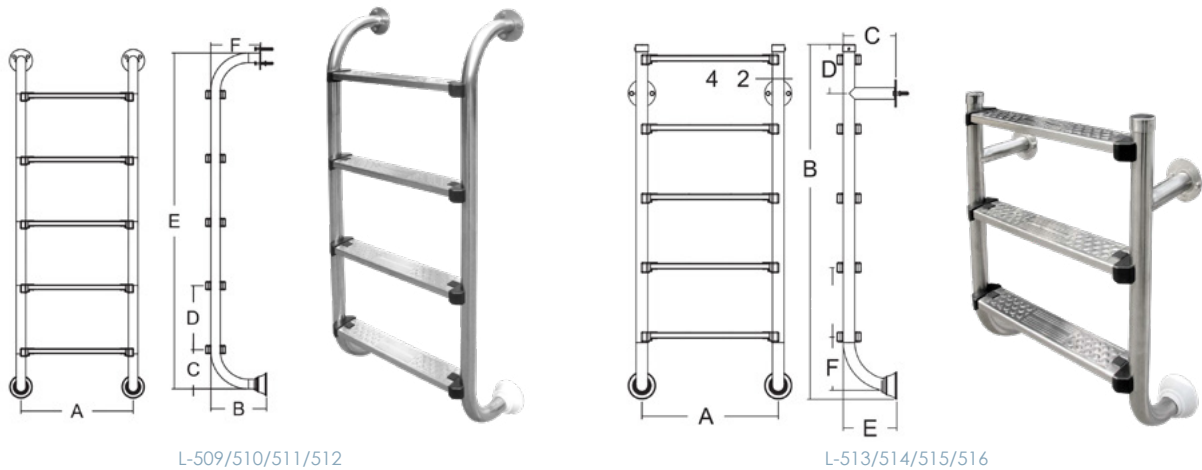

POOLSIDE EQUIPMENT 05/01

LADDERS

MURO LADDER

✓ Technical features

- Stainless steel AISI-316 or AISI-304 handrail (Ø 42mm) with a polished finish
- Stainless steel steps with anti-slip pads
- Corrosion resistant
- Includes anchor and flange type fixings for easy installation to floors and walls

POOLSIDE EQUIPMENT 05/01
LADDERS

LADDER UPPER PART

✓ Technical features

- Stainless steel handrail (Ø 42mm) with a polished finish
- Corrosion resistant
- Includes anchor and flange type fixings for easy installation to floor

📏 Dimensions

🔍 Models

PRODUCT CODE		DIMENSIONS mm			PACKING	WEIGHT kg	VOLUME m ³
		A	B	C			
L-505	L-505-316	800	470	225	1	7.1	0.063
L-506	L-506-316	800	800	270	1	8.8	0.010

POOLSIDE EQUIPMENT 05/01

LADDERS

LADDER LOWER PART

✓ Technical features

- Stainless steel handrail (Ø 42mm) with a polished finish
- Corrosion resistant
- Includes anchor and flange type fixings for easy installation to floor and wall

📏 Dimensions