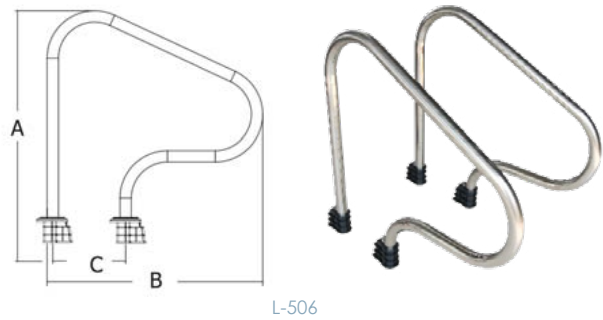

📏 Dimensions

🔍 Models

PRODUCT CODE		DIMENSIONS mm			PACKING	WEIGHT kg	VOLUME m³
		A	B	C			
L-505	L-505-316	800	470	225	1	7.1	0.063
L-506	L-506-316	800	800	270	1	8.8	0.010