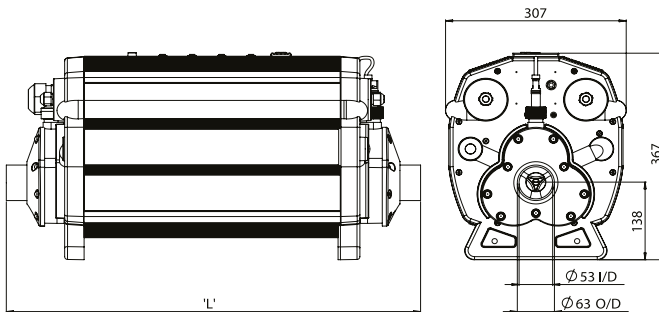

📏 Dimensions

👁 Specifications

	SPECIFICATIONS
POWER SUPPLY	Single phase or three phase
FLOW REQUIREMENTS	Minimum flow: 12m³/h / Recommended flow: 30m³/h / Maximum flow: 45m³/h
HEATING ELEMENTS	Grade 1 titanium
FLOW TUBE	Grade 1 titanium
CONTROL THERMOSTAT	Touchscreen 0 > 45°C (0.5°C differential)
SAFETY THERMAL CUT OUT	65°C safety thermal cut out (auto reset) against enclosure over-temperature 60°C safety thermal cut out (manual reset)
FLOW SWITCH	Rhodium tipped reed switch with titanium fulcrum pin
CONTACTOR	Cascade wired dual Siemens 3RT2023 or 3RT2027 for each element bank
SEALS	High temperature special formula EPDM ferrules, TPE end fitting gaskets
WATER CONNECTIONS	63mm spigot with 2"/63mm stepped ABS unions
INGRESS PROTECTION MARKING	IP 44
FREQUENCY	50/60 Hz
WORKING PRESSURE	4 bar maximum
MOUNTING	Floor or wall mounting

Models

PRODUCT CODE	POWER OUTPUT kW	CURRENT	LOAD Amp	DIMENSIONS L	PACKING	WEIGHT kg	VOLUME m³
CP-TS-18	18	400V 3 phase	26	699	1	25.8	0.20
CP-TS-24	24		35	699	1	25.8	0.20
CP-TS-30	30		44	699	1	25.8	0.20
CP-TS-36	36		53	699	1	25.8	0.20
CP-TS-45	45		66	699	1	28.0	0.20
CP-TS-54	54		79	699	1	28.0	0.20
CP-TS-60	60		87	699	1	28.0	0.20
CP-TS-72	72		105	699	1	28.0	0.20
CP-TS-96	96		139	1042	1	43.8	0.28
CP-TS-120	120		174	1042	1	43.8	0.28