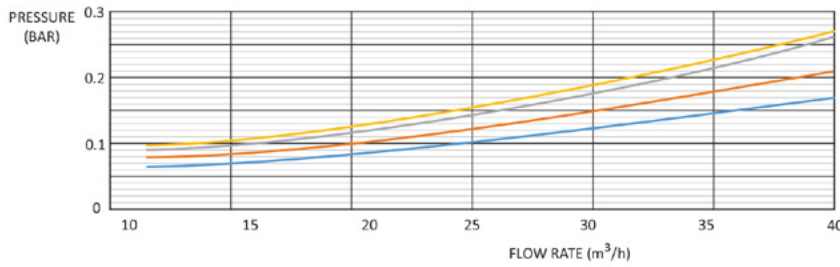

📏 Dimensions

👁 Specifications

	SPECIFICATIONS
POWER SUPPLY	Single phase or three phase
FLOW REQUIREMENTS	Minimum flow: 12m³/h / Recommended flow: 30m³/h / Maximum flow: 45m³/h
HEATING ELEMENTS	Grade 1 titanium
FLOW TUBE	Grade 1 titanium
CONTROL THERMOSTAT	Touchscreen 0 > 45°C (0.5°C differential)
SAFETY THERMAL CUT OUT	65°C safety thermal cut out (auto reset) against enclosure over-temperature 60°C safety thermal cut out (manual reset)
FLOW SWITCH	Rhodium tipped reed switch with titanium fulcrum pin
CONTACTOR	Cascade wired dual Siemens 3RT2023 or 3RT2027 for each element bank
SEALS	High temperature special formula EPDM ferrules, TPE end fitting gaskets
WATER CONNECTIONS	63mm spigot with 2"/63mm stepped ABS unions
INGRESS PROTECTION MARKING	IP 44
FREQUENCY	50/60 Hz
WORKING PRESSURE	4 bar maximum
MOUNTING	Floor or wall mounting

TEMPERATURE CONTROL

System setup

Pressure drop

PRESSURE DROPE 3-PHASE 380-415V

- 18,24,30 & 36-KW
- 45,54,60 & 72 - KW
- 96-KW
- 120-KW

PRESSURE DROPE 3-PHASE 220-240V

- 18,24,30 & 36-KW
- 45 & 54-KW
- 90 & 72-KW
- 90-KW

Models

PRODUCT CODE	POWER OUTPUT kW	CURRENT	LOAD Amp	DIMENSIONS L	PACKING	WEIGHT kg	VOLUME m³
CP-TS-18	18	400V 3 phase	26	699	1	25.8	0.20
CP-TS-24	24		35	699	1	25.8	0.20
CP-TS-30	30		44	699	1	25.8	0.20
CP-TS-36	36		53	699	1	25.8	0.20
CP-TS-45	45		66	699	1	28.0	0.20
CP-TS-54	54		79	699	1	28.0	0.20
CP-TS-60	60		87	699	1	28.0	0.20
CP-TS-72	72		105	699	1	28.0	0.20
CP-TS-96	96		139	1042	1	43.8	0.28
CP-TS-120	120		174	1042	1	43.8	0.28