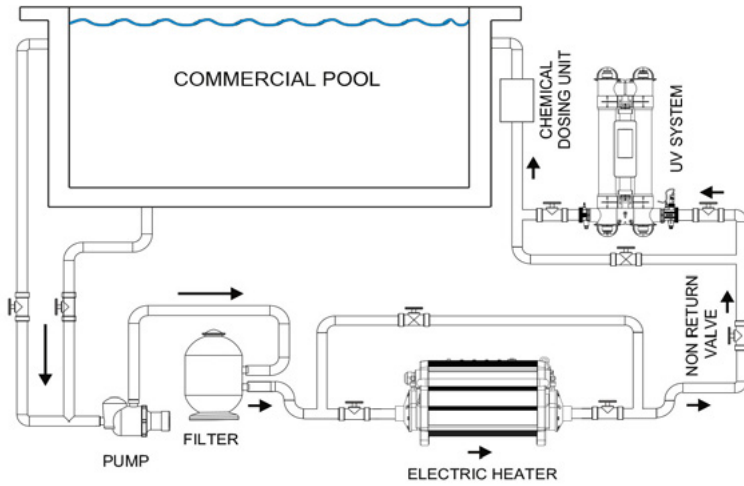

✓ Technical features

- Various power options ranging from 18-kW to 120-kW
- Easy installation, fully equipped and pre-wired
- Robust, durable construction
- Ultra-reliable flow switch allows safe operation
- Supplied with temperature thermostat and overheating sensor
- Compact, durable design
- Touchscreen control with soft-start for power supply protection
- Titanium flow tube and titanium heating element
- Can be floor or vertically wall mounted
- Vortex, long life, stay clean heating element technology
- 100% efficiency throughout the product life
- Silent operation

📏 Dimensions

👁 Specifications

	SPECIFICATIONS
POWER SUPPLY	Single phase or three phase
FLOW REQUIREMENTS	Minimum flow: 12m³/h / Recommended flow: 30m³/h / Maximum flow: 45m³/h
HEATING ELEMENTS	Grade 1 titanium
FLOW TUBE	Grade 1 titanium
CONTROL THERMOSTAT	Touchscreen 0 > 45°C (0.5°C differential)
SAFETY THERMAL CUT OUT	65°C safety thermal cut out (auto reset) against enclosure over-temperature 60°C safety thermal cut out (manual reset)
FLOW SWITCH	Rhodium tipped reed switch with titanium fulcrum pin
CONTACTOR	Cascade wired dual Siemens 3RT2023 or 3RT2027 for each element bank
SEALS	High temperature special formula EPDM ferrules, TPE end fitting gaskets
WATER CONNECTIONS	63mm spigot with 2"/63mm stepped ABS unions
INGRESS PROTECTION MARKING	IP 44
FREQUENCY	50/60 Hz
WORKING PRESSURE	4 bar maximum
MOUNTING	Floor or wall mounting

TEMPERATURE CONTROL

System setup

Pressure drop

PRESSURE DROPE 3-PHASE 380-415V

- 18,24,30 & 36-KW
- 45,54,60 & 72 - KW
- 96-KW
- 120-KW

PRESSURE DROPE 3-PHASE 220-240V

- 18,24,30 & 36-KW
- 45 & 54-KW
- 90 & 72-KW
- 90-KW