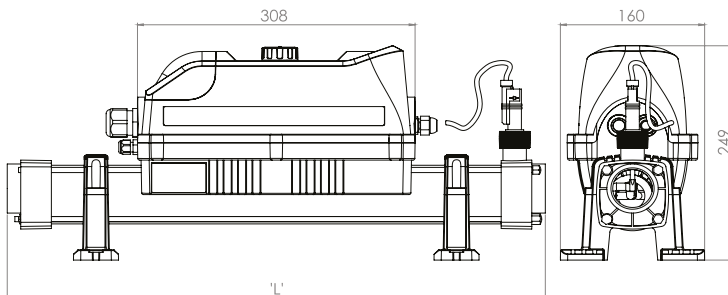

📏 Dimensions

👁 Specifications

	SPECIFICATIONS
POWER SUPPLY	Single phase or three phase
FLOW REQUIREMENTS	Minimum flow: 2 kW to 6 kW, 1m³/h / Minimum flow: 9 kW to 24 kW, 4m³/h / Maximum flow: 17m³/h
HEATING ELEMENTS	Grade 1 titanium
FLOW TUBE	Grade 1 titanium
CONTROL THERMOSTAT	Analogue: 0 > 45°C (1.2°C differential) Digital: 0 > 45°C (0.5°C differential)
SAFETY THERMAL CUT OUT	60°C (Manual reset)
FLOW SWITCH	Rhodium tipped reed switch with titanium fulcrum pin
CONTACTOR	Siemens 3RT2023 or 3RT2027
SEALS	High temperature special formula EPDM ferrules, TPE end fitting gaskets
WATER CONNECTIONS	1.5" BSP female thread supplied with 1½" / 50mm stepped ABS unions for rigid pipe and 1½" / 1¼" stepped hose tails for flexible pipe
INGRESS PROTECTION MARKING	IP 44
FREQUENCY	50/60 Hz
WORKING PRESSURE	4 bar maximum
MOUNTING	Floor or wall mounting