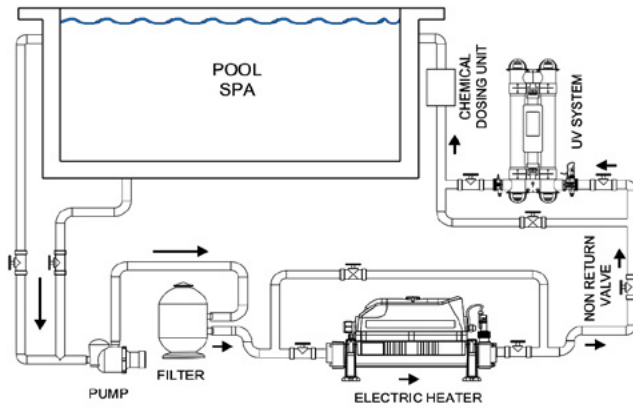

System setup

Pressure drop