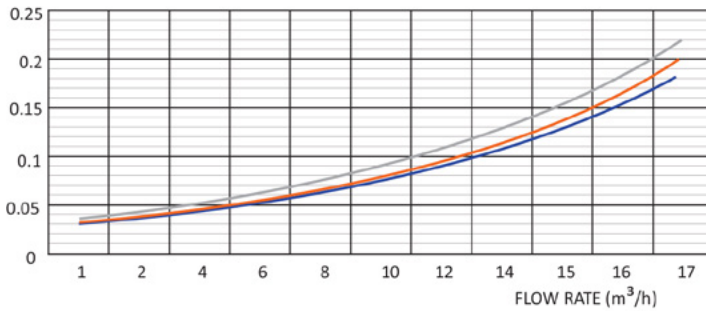

— UP TO 6-KW SINGLE PHASE
— 9 & 12-KW SINGLE PHASE
— 15 & 18-KW SINGLE PHASE & ALL 3-PHASE

Models

PRODUCT CODE	POWER OUTPUT kW	CURRENT	LOAD Amp	DIMENSIONS L	PACKING	WEIGHT kg	VOLUME m³
E2-1-1	1	220~240V Single phase	6	462	1	5.5	0.059
E2-1-2	2		9	462	1	5.5	0.059
E2-1-3	3		13	462	1	5.5	0.059
E2-1-4	4.5		20	462	1	5.5	0.059
E2-1-6	6		27	462	1	5.5	0.059
E2-1-9	9		40	462	1	5.8	0.059
E2-1-12	12		53	462	1	5.8	0.059
E2-1-15	15		66	462	1	6.6	0.059
E2-1-18	18		79	462	1	6.6	0.059
E2-V-6	6	230~400V Single/3 phase	27/9	592	1	6.6	0.059
E2-V-9	9		40/13	592	1	6.6	0.059
E2-V-12	12		53/18	592	1	6.6	0.059
E2-3-15	15	400V 3 phase	22	592	1	6.6	0.059
E2-3-18	18		26	592	1	6.6	0.059
E2-3-24	24		35	592	1	6.6	0.059
E2D-1-1	1	220~240V Single phase	6	592	1	6.6	0.059
E2D-1-2	2		9	592	1	6.6	0.059
E2D-1-3	3		13	592	1	6.6	0.059
E2D-1-4	4.5		20	592	1	6.6	0.059
E2D-1-6	6		27	592	1	6.6	0.059
E2D-1-9	9		40	592	1	6.6	0.059
E2D-1-12	12		53	592	1	6.6	0.059
E2D-1-15	15		66	592	1	6.6	0.059
E2D-1-18	18		79	592	1	6.6	0.059
E2D-V-6	6	230~400V Single/3 phase	27/9	592	1	6.6	0.059
E2D-V-9	9		40/13	592	1	6.6	0.059
E2D-V-12	12		53/18	592	1	6.6	0.059
E2D-3-15	15	400V 3 phase	22	592	1	6.6	0.059
E2D-3-18	18		26	592	1	6.6	0.059
E2D-3-24	24		35	592	1	6.6	0.059

Note: For other voltages in the 3-phase heaters please add -415 or -380 after the code.