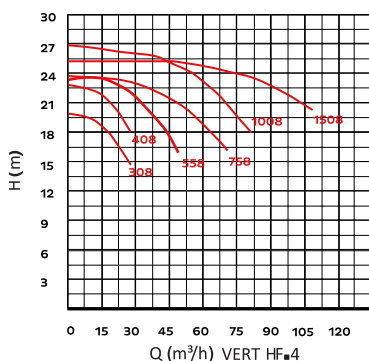

Electric features

MODELS 50 HZ	INPUT POWER P1 kW	OUTPUT POWER P2		MODELS 50 HZ	INPUT POWER P1 kW	OUTPUT POWER P2	
		kW	HP			kW	HP
VERT CF-4-300	2.6	2.2	3	VERT HF-4-308	2.6	2.2	3
VERT CF-4-400	3.51	3	4	VERT HF-4-408	3.51	3	4
VERT CF-4-550	4.61	4	5.5	VERT HF-4-558	4.61	4	5.5
VERT CF-4-552	4.6	4	5.5	VERT HF-4-758	6.25	5.5	7.5
VERT CF-4-750	6.25	5.5	7.5	VERT HF-4-1008	8.45	7.5	10
VERT CF-4-1000	8.45	7.5	10	VERT HF-4-1508	12.25	11	15
VERT CF-4-1500	12.25	11	15	VERT HF-4-2008	16.56	15	20
VERT CF-4-2000	16.56	15	20	VERT HF-4-2508	20.29	18.5	25
VERT CF-4-2500	20.29	18.5	25	VERT HF-4-3008	24.5	22	30

Head Office

AQUA S.p.A
42018 San Martino in Rio, Reggio Emilia
Italy - Via Crotti, 1
P: +39 0522 695805/85 - F: +39 0522 646160
aqua@aqua.it | www.aqua.it

AQUA S.p.A - POOL DIVISION
46043 Castiglione d. Stiviere, Mantova - Italy
P: +39 0376 671973 - F: +39 0376 940139
infpools@aqua.it | www.aqua.it

Branches

AQUA WATER SYSTEMS LTD
Unit 135 Oak Drive Hartlebury Trading Estate,
Worcestershire, DY10 4JB
P: +44 (0)1299 251050, F: +44 (0)1299 253704
sales@askaqua.co.uk | www.askaqua.co.uk

AQUA FILTRACION S.A.
Pol. Ind. Castellbisbal Sud 08755
Castellbisbal, Barcelona
P: +34 (0)93 7711855, F: +34 (0)93 7711772
info@aqua.es | www.aqua.es

AQUA SU ARITIMI SAN. VE MUH. TIC. LTD. STI.
Ferhatpasa Mahallesi Maresal Fevzi Cakmak
Cad. No:45 Pk.34888 Atasehir / Istanbul - Turkey
P: +90 216 661 60 60, F: +90 216 661 68 50
info@aqua.com.tr | www.aqua.com.tr

AQUA MIDDLE EAST FZC
1J-07/4 and 1J-07/3 - Hamriyah Free Zone
P.O.Box 42585 Sharjah - United Arab Emirates
P: +971 6 526 0563, F: +971 6 526 0564
contact@aqua-me.ae
www.aqua-me.ae

AQUA WATER SYSTEMS INDIA PVT LTD
4A/4B/4C-,Puttappa Industrial Estate
Mahadevapura Post, White Field Road,
Bangalore 560 048
P: 0091 80 4152 1313, F: 0091 80 4152 1414
contact@aquaindia.in | sales@aquaindia.in
www.aquaindia.in

AQUA GROUP RUS
Juridical Address:
107014, Egerskaya str, 1, Moscow, Russia
Residence Address:
127081, Chermianskaya str, 3, Moscow, Russia
P: +7 495 6458078, F: +7 495 969 2413
mail@aqua-italy.ru | www.aqua-italy.ru
www.aqua.it

AQUA GROUP LLC
Office : Regus – Sarayat EL Maadi, Egypt
Management & Warehouse : Plot no 2-2nd service
axe, 2nd Industrial Zone, October, Egypt
P: +20 2 3820 2259 | info@aqua.eg