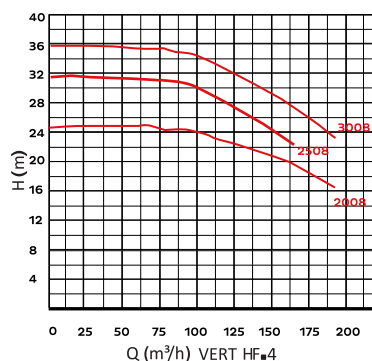

Electric features

MODELS 50 HZ	INPUT POWER P1 kW	OUTPUT POWER P2		MODELS 50 HZ	INPUT POWER P1 kW	OUTPUT POWER P2	
		kW	HP			kW	HP
VERT CF-4-300	2.6	2.2	3	VERT HF-4-308	2.6	2.2	3
VERT CF-4-400	3.51	3	4	VERT HF-4-408	3.51	3	4
VERT CF-4-550	4.61	4	5.5	VERT HF-4-558	4.61	4	5.5
VERT CF-4-552	4.6	4	5.5	VERT HF-4-758	6.25	5.5	7.5
VERT CF-4-750	6.25	5.5	7.5	VERT HF-4-1008	8.45	7.5	10
VERT CF-4-1000	8.45	7.5	10	VERT HF-4-1508	12.25	11	15
VERT CF-4-1500	12.25	11	15	VERT HF-4-2008	16.56	15	20
VERT CF-4-2000	16.56	15	20	VERT HF-4-2508	20.29	18.5	25
VERT CF-4-2500	20.29	18.5	25	VERT HF-4-3008	24.5	22	30

Head Office

AQUA S.p.A
42018 San Martino in Rio, Reggio Emilia
Italy - Via Crotti, 1
P: +39 0522 695805/85 - F: +39 0522 646160
aqua@aqua.it | www.aqua.it

AQUA S.p.A - POOL DIVISION
46043 Castiglione d. Stiviere, Mantova - Italy
P: +39 0376 671973 - F: +39 0376 940139
infpools@aqua.it | www.aqua.it

Branches

AQUA WATER SYSTEMS LTD
Unit 135 Oak Drive Hartlebury Trading Estate,
Worcestershire, DY10 4JB
P: +44 (0)1299 251050, F: +44 (0)1299 253704
sales@askaqua.co.uk | www.askaqua.co.uk

AQUA FILTRACION S.A.
Pol. Ind. Castellbisbal Sud 08755
Castellbisbal, Barcelona
P: +34 (0)93 7711855, F: +34 (0)93 7711772
info@aqua.es | www.aqua.es

AQUA SU ARITIMI SAN. VE MUH. TIC. LTD. STI.
Ferhatpasa Mahallesi Maresal Fevzi Cakmak
Cad. No:45 Pk.34888 Atasehir / Istanbul - Turkey
P: +90 216 661 60 60, F: +90 216 661 68 50
info@aqua.com.tr | www.aqua.com.tr

AQUA MIDDLE EAST FZC
1J-07/4 and 1J-07/3 - Hamriyah Free Zone
P.O.Box 42585 Sharjah - United Arab Emirates
P: +971 6 526 0563, F: +971 6 526 0564
contact@aqua-me.ae
www.aqua-me.ae

AQUA WATER SYSTEMS INDIA PVT LTD
4A/4B/4C-,Puttappa Industrial Estate
Mahadevapura Post, White Field Road,
Bangalore 560 048
P: 0091 80 4152 1313, F: 0091 80 4152 1414
contact@aquaindia.in | sales@aquaindia.in
www.aquaindia.in

AQUA GROUP RUS
Juridical Address:
107014, Egerskaya str, 1, Moscow, Russia
Residence Address:
127081, Chermianskaya str, 3, Moscow, Russia
P: +7 495 6458078, F: +7 495 969 2413
mail@aqua-italy.ru | www.aqua-italy.ru
www.aqua.it

AQUA GROUP LLC
Office : Regus – Sarayat EL Maadi, Egypt
Management & Warehouse : Plot no 2-2nd service
axe, 2nd Industrial Zone, October, Egypt
P: +20 2 3820 2259 | info@aqua.eg