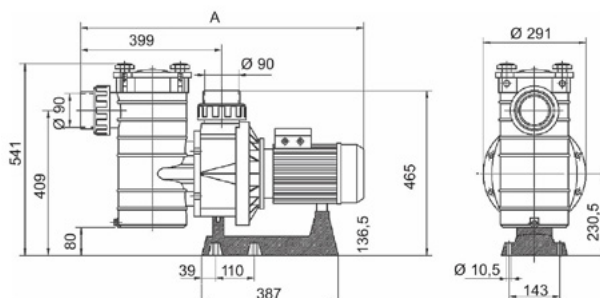

KPA - 250/550

KPA - 500/1250

✓ Technical features

- Thermoplastic injected high capacity pre-filter (8.1)
- Hydraulic body in noryl, reinforced with fibreglass
- Hinged cover screws with stainless steel studs
- Impeller and flange in noryl, reinforced with fibreglass
- Maximum liquid temperature: 50° C
- Maximum operating pressure: 2.5 bar
- Protection rating: IP55
- Insulation rating: Class F
- Motor: 2850 RPM @ 50Hz and 60Hz on demand

✓ Technical features

- Thermoplastic injected high capacity pre-filter (4.1)
- Hydraulic body in noryl, reinforced with fibreglass
- Hinged cover screws with stainless steel studs
- Impeller and flange in noryl, reinforced with fibreglass
- Maximum liquid temperature: 50° C
- Maximum operating pressure: 3 bar
- Protection rating: IP55
- Insulation rating: Class F
- Motor: 2850 RPM @ 50Hz and 60Hz on demand

📏 Dimensions

📏 Dimensions

PUMPS & COUNTER CURRENT

Models

PRODUCT CODE	CONNECTION (DNA - DNI) mm	INTENSITY A				DIMENSIONS A	PACKING	WEIGHT kg	VOLUME m ³
		II 230	III 230	III 400	III 700				
KPA 250M	90	12.4	-	-	-	760	1	28.5	0.14
KPA 300M	90	14.5	-	-	-	760	1	30.5	0.14
KPA 250	90	-	8.3	4.8	-	760	1	25.5	0.14
KPA 300	90	-	8.8	5.1	-	760	1	26.2	0.14
KPA 350	90	-	10.4	6.0	-	801	1	30.5	0.14
KPA 450	90	-	11.7	6.75	-	801	1	30.5	0.14
KPA 550	90	-	14.6	8.5	5.0	815	1	35.5	0.14
KPA 500	110	-	15.6	9	5.2	889	1	45	0.21
KPA 600	110	-	20	11.5	6.6	914	1	46	0.21
KPA 750	110	-	20.9	12.1	7	914	1	52	0.21
KPA 1000	110	-	27.3	15.8	9.2	944	1	66	0.21
KPA 1250	110	-	31.2	18	10.4	984	1	76	0.21