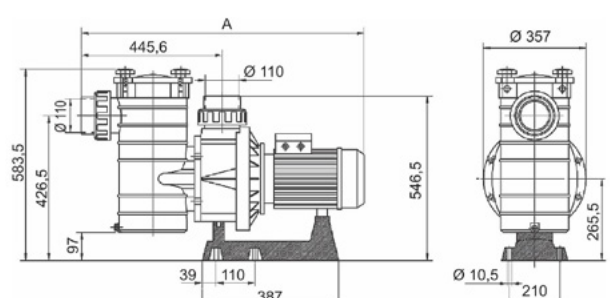

KPA - 250/550

KPA - 500/1250

✓ Technical features

- Thermoplastic injected high capacity pre-filter (8.1)
- Hydraulic body in noryl, reinforced with fibreglass
- Hinged cover screws with stainless steel studs
- Impeller and flange in noryl, reinforced with fibreglass
- Maximum liquid temperature: 50° C
- Maximum operating pressure: 2.5 bar
- Protection rating: IP55
- Insulation rating: Class F
- Motor: 2850 RPM @ 50Hz and 60Hz on demand

✓ Technical features

- Thermoplastic injected high capacity pre-filter (4.1)
- Hydraulic body in noryl, reinforced with fibreglass
- Hinged cover screws with stainless steel studs
- Impeller and flange in noryl, reinforced with fibreglass
- Maximum liquid temperature: 50° C
- Maximum operating pressure: 3 bar
- Protection rating: IP55
- Insulation rating: Class F
- Motor: 2850 RPM @ 50Hz and 60Hz on demand

📏 Dimensions

📏 Dimensions

PUMPS & COUNTER CURRENT

Models

PRODUCT CODE	CONNECTION (DNA - DNI) mm	INTENSITY A				DIMENSIONS A	PACKING	WEIGHT kg	VOLUME m ³
		II 230	III 230	III 400	III 700				
KPA 250M	90	12.4	-	-	-	760	1	28.5	0.14
KPA 300M	90	14.5	-	-	-	760	1	30.5	0.14
KPA 250	90	-	8.3	4.8	-	760	1	25.5	0.14
KPA 300	90	-	8.8	5.1	-	760	1	26.2	0.14
KPA 350	90	-	10.4	6.0	-	801	1	30.5	0.14
KPA 450	90	-	11.7	6.75	-	801	1	30.5	0.14
KPA 550	90	-	14.6	8.5	5.0	815	1	35.5	0.14
KPA 500	110	-	15.6	9	5.2	889	1	45	0.21
KPA 600	110	-	20	11.5	6.6	914	1	46	0.21
KPA 750	110	-	20.9	12.1	7	914	1	52	0.21
KPA 1000	110	-	27.3	15.8	9.2	944	1	66	0.21
KPA 1250	110	-	31.2	18	10.4	984	1	76	0.21