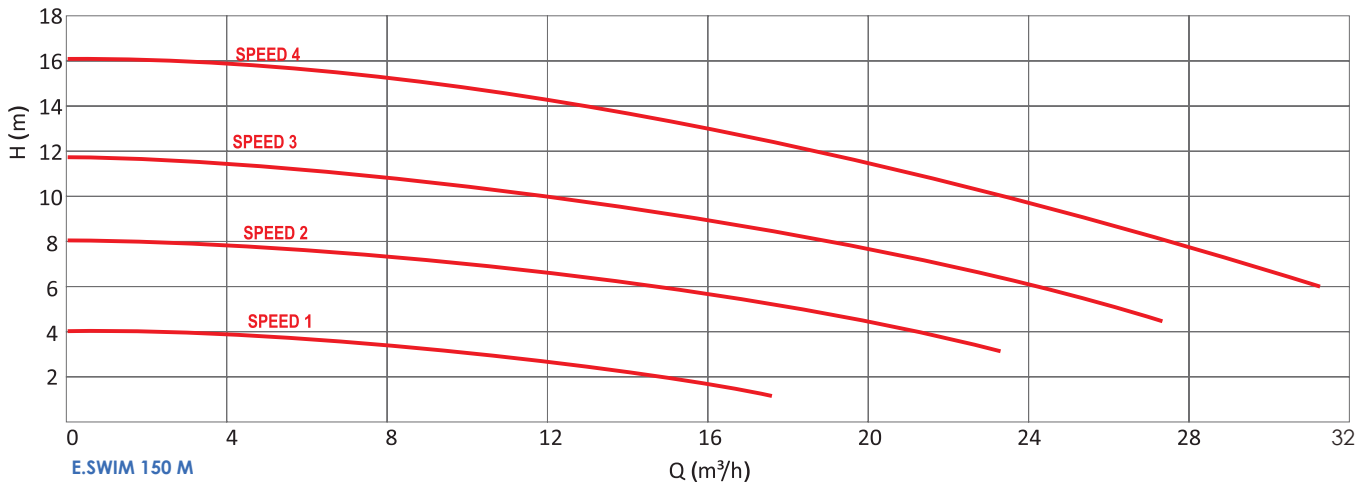

📏 Dimensions

🔍 Models

PRODUCT CODE	CONNECTION	INTENSITY A		DIMENSIONS mm										PKG	WEIGHT kg	VOLUME m ³
		II 230	III 230	A	B	C	D	E	F	G	H	H1	H2			
E.SWIM 150 M	2"	5.6	-	550	300	245	259	266	220	150	316	217	309	1	19	0.086
E.SWIM 300 M	2"	10	-	574	304	290	269	276	220	150	354	252	344	1	21.3	0.108

Hydraulic features

SPEED VARIATIONS	HEIGHT m	1	3	5	7	9	11	13	15	25
E.SWIM 150 SPEED 1-2250 RPM	FLOW (m ³ /h)	-	12	-	-	-	-	-	-	-
E.SWIM 150 SPEED 2-3150 RPM		-	23	18	12	-	-	-	-	-
E.SWIM 150 SPEED 3-3825 RPM		-	-	-	22.5	16	8	-	-	-
E.SWIM 150 SPEED 4-4500 RPM		-	-	-	30	26	21	16	8	-
E.SWIM 300 SPEED 1-2385 RPM		-	24.5	15	-	-	-	-	-	-
E.SWIM 300 SPEED 2-3330 RPM		-	-	30	28	23	18	5	-	-
E.SWIM 300 SPEED 3-4050 RPM		-	-	38	36	32	29	23	20	-
E.SWIM 300 SPEED 4-4770 RPM		-	-	-	42.5	39	36	32	30	5