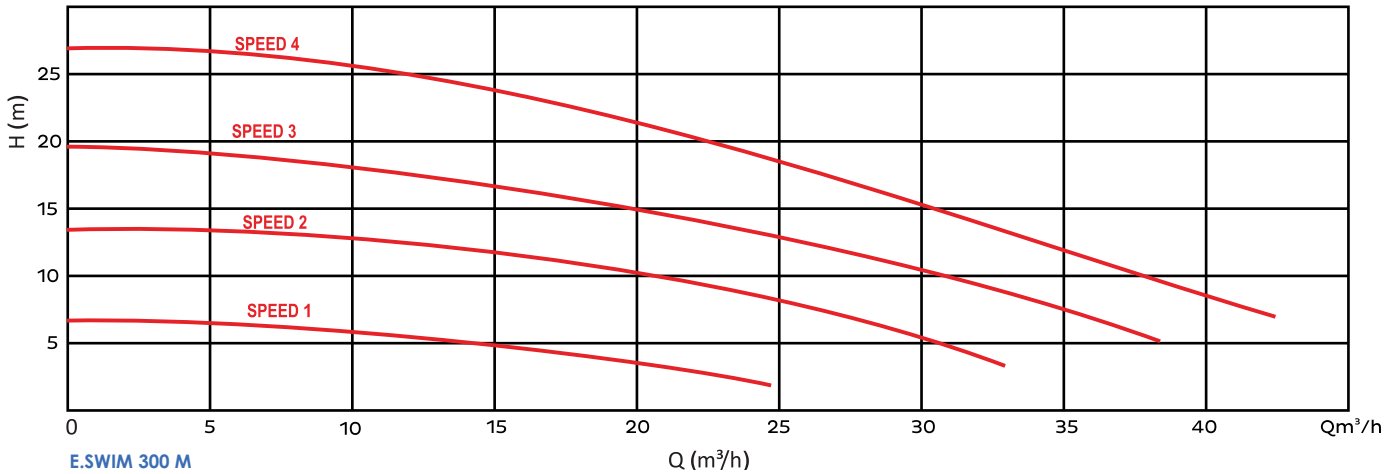

📏 Dimensions

🔍 Models

PRODUCT CODE	CONNECTION	INTENSITY A		DIMENSIONS mm										PKG	WEIGHT kg	VOLUME m ³
		II 230	III 230	A	B	C	D	E	F	G	H	H1	H2			
E.SWIM 150 M	2"	5.6	-	550	300	245	259	266	220	150	316	217	309	1	19	0.086
E.SWIM 300 M	2"	10	-	574	304	290	269	276	220	150	354	252	344	1	21.3	0.108

Hydraulic features

SPEED VARIATIONS	HEIGHT m	1	3	5	7	9	11	13	15	25
E.SWIM 150 SPEED 1-2250 RPM	FLOW (m ³ /h)	-	12	-	-	-	-	-	-	-
E.SWIM 150 SPEED 2-3150 RPM		-	23	18	12	-	-	-	-	-
E.SWIM 150 SPEED 3-3825 RPM		-	-	-	22.5	16	8	-	-	-
E.SWIM 150 SPEED 4-4500 RPM		-	-	-	30	26	21	16	8	-
E.SWIM 300 SPEED 1-2385 RPM		-	24.5	15	-	-	-	-	-	-
E.SWIM 300 SPEED 2-3330 RPM		-	-	30	28	23	18	5	-	-
E.SWIM 300 SPEED 3-4050 RPM		-	-	38	36	32	29	23	20	-
E.SWIM 300 SPEED 4-4770 RPM		-	-	-	42.5	39	36	32	30	5