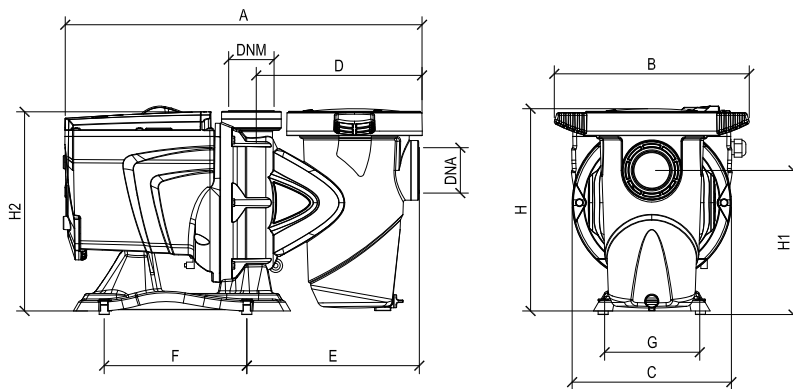

✓ Technical features

- Fibreglass reinforced technopolymer body, impellar and diffuser
- Nylon strainer to prevent debris from entering the system
- Strainer lid in clear antioxidant polycarbonate for easy inspection
- Electrical motor shaft (Completely isolated from the water flow)
- Mechanical seal in carbon / alumina / NBR / AISI 316
- Butterfly drain plugs for easy removal and refitting without tools
- Supplied with remote control for even greater efficiency and using the latest Trench IGBT technology
- Two dedicated 32-bit processors. One for the motor and one for the highly intuitive user interface. Very easy to operate
- Onboard computer and intelligent software to operate at adjustable 'Constant speed' or 'Constant flow' (no sensor required) to optimise performance and minimise energy use
- Range reduction 1.5 HP model covers the performance of 4 pumps (0.5HP, 0.75HP, 1HP, 1.5HP) and 3HP models covers the performance of 6 pumps (0.5HP, 0.75HP, 1HP, 1.5HP, 2HP, 3HP)
- Power supply: Single phase 230V 50 and 60Hz on demand
- Operating range: Up to 30m³/h with pressure head of up to 15.4m
- Maximum liquid temperature: +40°C (Minimum +4°C)
- Maximum ambient temperature: +50°C
- Motor: 4 speeds (2250 RPM, 3150 RPM, 3825 RPM and 4500 RPM)
- Maximum operating pressure: 2.5 bar
- Protection rating: IPX5
- Insulation rating: Class F

📏 Dimensions

🔍 Models

PRODUCT CODE	CONNECTION	INTENSITY A		DIMENSIONS mm										PKG	WEIGHT kg	VOLUME m ³
		II 230	III 230	A	B	C	D	E	F	G	H	H1	H2			
E.SWIM 150 M	2"	5.6	-	550	300	245	259	266	220	150	316	217	309	1	19	0.086
E.SWIM 300 M	2"	10	-	574	304	290	269	276	220	150	354	252	344	1	21.3	0.108