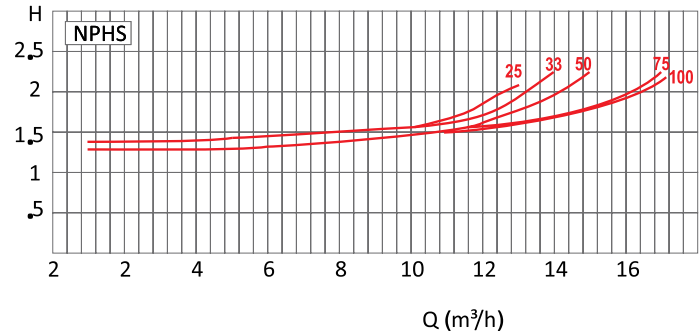

📏 Dimensions

Large volume pre-filter basket for high quality filtering and to extend maintenance intervals

🔍 Models

PRODUCT CODE	CONNECTION (DNA/DNI)	INTENSITY A			PACKING	WEIGHT kg	VOLUME m ³
		230 II	230 III	400 III			
OPTIMA-25M	1½"-Ø50	2.6	-	-	1	9.5	0.052
OPTIMA-25T	1½"-Ø50	-	1.3	0.8	1	9.5	0.052
OPTIMA-033M	1½"-Ø50	2.9	-	-	1	9.5	0.052
OPTIMA-033T	1½"-Ø50	-	1.9	1.1	1	9.5	0.052
OPTIMA-050M	1½"-Ø50	3.3	-	-	1	10	0.052
OPTIMA-050T	1½"-Ø50	-	2.5	1.4	1	10	0.052
OPTIMA-075M	1½"-Ø50	3.8	-	-	1	10.5	0.052
OPTIMA-075T	1½"-Ø50	-	3	1.7	1	10.5	0.052
OPTIMA-100M	1½"-Ø50	4.2	-	-	1	10.5	0.052
OPTIMA-100T	1½"-Ø50	-	3.4	2	1	10.5	0.052

Hydraulic features

SINGLE PHASE MODELS	THREE PHASE MODELS	HEIGHT m	4	6	8	10	11	12	13	14	15	16
OPTIMA-25M	OPTIMA-25T	FLOW (m³/h)	10	8	6	4	2.5	0.5	-	-	-	-
OPTIMA-033M	OPTIMA-033T		12	10	8	5.5	4.6	2	-	-	-	-
OPTIMA-050M	OPTIMA-050T		14	12	10	7	6.5	5	-	-	-	-
OPTIMA-075M	OPTIMA-075T		16	15	12.5	10	9.3	8	6.6	4.2	-	-
OPTIMA-100M	OPTIMA-100T		18	16	14.8	13	12.1	10.5	9.7	7.6	6	4