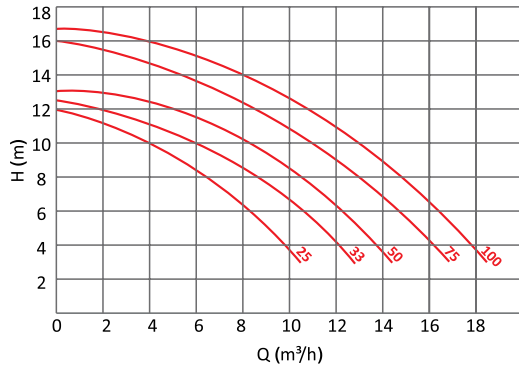

📏 Dimensions

Large volume pre-filter basket for high quality filtering and to extend maintenance intervals

🔍 Models

PRODUCT CODE	CONNECTION (DNA/DNI)	INTENSITY A			PACKING	WEIGHT kg	VOLUME m ³
		230 II	230 III	400 III			
OPTIMA-25M	1½"-Ø50	2.6	-	-	1	9.5	0.052
OPTIMA-25T	1½"-Ø50	-	1.3	0.8	1	9.5	0.052
OPTIMA-033M	1½"-Ø50	2.9	-	-	1	9.5	0.052
OPTIMA-033T	1½"-Ø50	-	1.9	1.1	1	9.5	0.052
OPTIMA-050M	1½"-Ø50	3.3	-	-	1	10	0.052
OPTIMA-050T	1½"-Ø50	-	2.5	1.4	1	10	0.052
OPTIMA-075M	1½"-Ø50	3.8	-	-	1	10.5	0.052
OPTIMA-075T	1½"-Ø50	-	3	1.7	1	10.5	0.052
OPTIMA-100M	1½"-Ø50	4.2	-	-	1	10.5	0.052
OPTIMA-100T	1½"-Ø50	-	3.4	2	1	10.5	0.052

Hydraulic features

SINGLE PHASE MODELS	THREE PHASE MODELS	HEIGHT m	4	6	8	10	11	12	13	14	15	16
OPTIMA-25M	OPTIMA-25T	FLOW (m³/h)	10	8	6	4	2.5	0.5	-	-	-	-
OPTIMA-033M	OPTIMA-033T		12	10	8	5.5	4.6	2	-	-	-	-
OPTIMA-050M	OPTIMA-050T		14	12	10	7	6.5	5	-	-	-	-
OPTIMA-075M	OPTIMA-075T		16	15	12.5	10	9.3	8	6.6	4.2	-	-
OPTIMA-100M	OPTIMA-100T		18	16	14.8	13	12.1	10.5	9.7	7.6	6	4