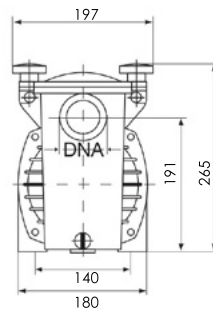

✓ Technical features

- Transparent polycarbonate lid for easy inspection of the pre-filter sieve
- Electrical motor shaft (Completely isolated from the water flow)
- Body, lid and diffuser in polypropylene, resistant to the chemical products in pools and reinforced with fibreglass to ensure longevity
- Shaft in AISI 316 Stainless steel. Noryl impeller
- Aluminium support base
- Mechanical seal in carbon-ceramic and AISI 316 Stainless steel (Sea water compatible)
- Bolts in AISI-304 stainless steel
- Standard asynchronous motor, sealed from external ventilation
- Motor bearings greased to ensure long life and silent operation
- Connections: Female thread of 1.5" and PVC pipe Ø 50mm glue fit / socket
- Motor: 2900 RPM
- Protection rating: IP55 50Hz and 60Hz on demand
- Maximum liquid temperature : +40 °
- Insulation rating: Class F

📏 Dimensions

Large volume pre-filter basket for high quality filtering and to extend maintenance intervals

🔍 Models

PRODUCT CODE	CONNECTION (DNA/DNI)	INTENSITY A			PACKING	WEIGHT kg	VOLUME m ³
		230 II	230 III	400 III			
OPTIMA-25M	1½"-Ø50	2.6	-	-	1	9.5	0.052
OPTIMA-25T	1½"-Ø50	-	1.3	0.8	1	9.5	0.052
OPTIMA-033M	1½"-Ø50	2.9	-	-	1	9.5	0.052
OPTIMA-033T	1½"-Ø50	-	1.9	1.1	1	9.5	0.052
OPTIMA-050M	1½"-Ø50	3.3	-	-	1	10	0.052
OPTIMA-050T	1½"-Ø50	-	2.5	1.4	1	10	0.052
OPTIMA-075M	1½"-Ø50	3.8	-	-	1	10.5	0.052
OPTIMA-075T	1½"-Ø50	-	3	1.7	1	10.5	0.052
OPTIMA-100M	1½"-Ø50	4.2	-	-	1	10.5	0.052
OPTIMA-100T	1½"-Ø50	-	3.4	2	1	10.5	0.052

Hydraulic features

SINGLE PHASE MODELS	THREE PHASE MODELS	HEIGHT m	4	6	8	10	11	12	13	14	15	16
OPTIMA-25M	OPTIMA-25T	FLOW (m³/h)	10	8	6	4	2.5	0.5	-	-	-	-
OPTIMA-033M	OPTIMA-033T		12	10	8	5.5	4.6	2	-	-	-	-
OPTIMA-050M	OPTIMA-050T		14	12	10	7	6.5	5	-	-	-	-
OPTIMA-075M	OPTIMA-075T		16	15	12.5	10	9.3	8	6.6	4.2	-	-
OPTIMA-100M	OPTIMA-100T		18	16	14.8	13	12.1	10.5	9.7	7.6	6	4