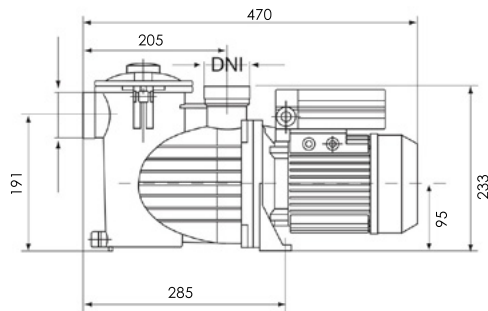

✓ Technical features

- Transparent polycarbonate lid for easy inspection of the pre-filter sieve
- Electrical motor shaft (Completely isolated from the water flow)
- Body, lid and diffuser in polypropylene, resistant to the chemical products in pools and reinforced with fibreglass to ensure longevity
- Shaft in AISI 316 Stainless steel. Noryl impeller
- Aluminium support base
- Mechanical seal in carbon-ceramic and AISI 316 Stainless steel (Sea water compatible)
- Bolts in AISI-304 stainless steel
- Standard asynchronous motor, sealed from external ventilation
- Motor bearings greased to ensure long life and silent operation
- Connections: Female thread of 1.5" and PVC pipe Ø 50mm glue fit / socket
- Motor: 2900 RPM
- Protection rating: IP55 50Hz and 60Hz on demand
- Maximum liquid temperature : +40 °
- Insulation rating: Class F

📏 Dimensions

Large volume pre-filter basket for high quality filtering and to extend maintenance intervals

🔍 Models

PRODUCT CODE	CONNECTION (DNA/DNI)	INTENSITY A			PACKING	WEIGHT kg	VOLUME m ³
		230 II	230 III	400 III			
OPTIMA-25M	1½"-Ø50	2.6	-	-	1	9.5	0.052
OPTIMA-25T	1½"-Ø50	-	1.3	0.8	1	9.5	0.052
OPTIMA-033M	1½"-Ø50	2.9	-	-	1	9.5	0.052
OPTIMA-033T	1½"-Ø50	-	1.9	1.1	1	9.5	0.052
OPTIMA-050M	1½"-Ø50	3.3	-	-	1	10	0.052
OPTIMA-050T	1½"-Ø50	-	2.5	1.4	1	10	0.052
OPTIMA-075M	1½"-Ø50	3.8	-	-	1	10.5	0.052
OPTIMA-075T	1½"-Ø50	-	3	1.7	1	10.5	0.052
OPTIMA-100M	1½"-Ø50	4.2	-	-	1	10.5	0.052
OPTIMA-100T	1½"-Ø50	-	3.4	2	1	10.5	0.052

Hydraulic features

SINGLE PHASE MODELS	THREE PHASE MODELS	HEIGHT m	4	6	8	10	11	12	13	14	15	16
OPTIMA-25M	OPTIMA-25T	FLOW (m³/h)	10	8	6	4	2.5	0.5	-	-	-	-
OPTIMA-033M	OPTIMA-033T		12	10	8	5.5	4.6	2	-	-	-	-
OPTIMA-050M	OPTIMA-050T		14	12	10	7	6.5	5	-	-	-	-
OPTIMA-075M	OPTIMA-075T		16	15	12.5	10	9.3	8	6.6	4.2	-	-
OPTIMA-100M	OPTIMA-100T		18	16	14.8	13	12.1	10.5	9.7	7.6	6	4