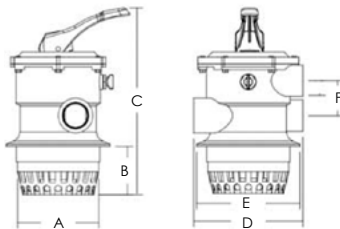

POOL FILTRATION 01/19

SIX-WAY SELECTOR VALVES

6-way multiport selector valves for filtration, backwashing, rinsing, recirculating, waste and closing operations.

✓ Technical features

- Manufactured in premium, injection molded ABS for superior durability
- UV and impact resistant
- Easy installation, maintenance and servicing
- Extremely long-lasting sealant and pressure springs mounted at the valve plate
- Available for side or top mounting systems

📏 Dimensions

TV-MUNICH

SV-25