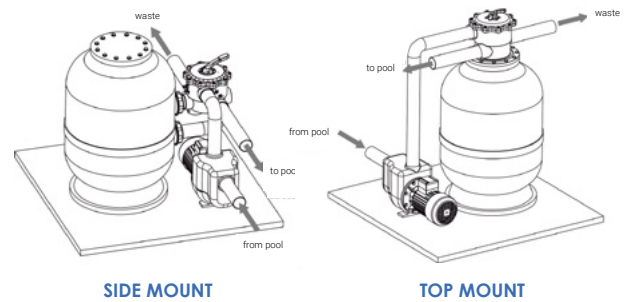

POOL FILTRATION 01/19

SIX-WAY SELECTOR VALVES

6-way multiport selector valves for filtration, backwashing, rinsing, recirculating, waste and closing operations.

✓ Technical features

- Manufactured in premium, injection molded ABS for superior durability
- UV and impact resistant
- Easy installation, maintenance and servicing
- Extremely long-lasting sealant and pressure springs mounted at the valve plate
- Available for side or top mounting systems