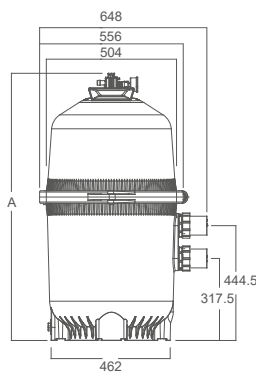

📏 Dimensions

DETACHABLE GRIP HANDLE

LARGE FLOW AIR RELIEF VALVE

LARGE WATER DRAIN

SMART PRESSURE GAUGE

🔍 Models

PRODUCT CODE	FILTER AREA m ²	VALVE CONNECTIONS	FLOW m ³ /h	HEIGHT (A) mm	PACKING	WEIGHT kg	VOLUME m ³
ICF230	21.37	2" / 2.5"	19.6	829	1	35.8	0.309
ICF330	30.73	2" / 2.5"	28.1	886	1	37.6	0.330
ICF430	39.97	2" / 2.5"	34.5	1035	1	41.7	0.379
ICF530	49.19	2" / 2.5"	34.5	1223	1	48.3	0.445
ICF680	62.13	2" / 2.5"	34.5	1362	1	56.6	0.494

POOL FILTRATION

CARTRIDGE FILTER ELEMENT

Cartridge Filter Element

PRODUCT CODE	NO. OF ELEMENT	I mm	H mm	MICRON um	FOLD NUMBER	PACKING	WEIGHT kg	VOLUME m ³
ICF230-CE	4	Ø178	441	15	156	1	14.3	0.124
ICF330-CE	4	Ø178	498	15	198	1	15.9	0.139
ICF430-CE	4	Ø178	647	15	197	1	21.2	0.179
ICF530-CE	4	Ø178	835	15	187	1	24.2	0.230
ICF680-CE	8	Ø178	485	15	209	1	16.8	0.135