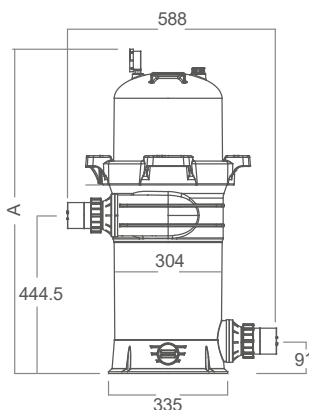

📏 Dimensions

QUICK-RELEASE LOCK RING

AIR RELIEF VALVE

LARGE WATER DRAIN

SMART PRESSURE GAUGE

🔍 Models

PRODUCT CODE	FILTER AREA m ²	VALVE CONNECTIONS	FLOW m ³ /h	HEIGHT (A) mm	PACKING	WEIGHT kg	VOLUME m ³
ICF100	9.29	2" / 2.5"	22.7	825	1	18.3	0.176
ICF150	13.94	2" / 2.5"	27.3	910	1	19.8	0.195
ICF200	18.58	2" / 2.5"	27.3	1033	1	22.9	0.223

POOL FILTRATION

POOL FILTRATION

CARTRIDGE FILTER ELEMENT

Cartridge Filter Element

PRODUCT CODE	H mm	G mm	MICRON um	FOLD NUMBER	PACKING	WEIGHT kg	VOLUME m³
ICF100-CE	Ø267	497	15	137	1	15.7	0.152
ICF150-CE	Ø267	590	15	172	1	17.9	0.181
ICF200-CE	Ø267	717	15	187	1	22.2	0.216