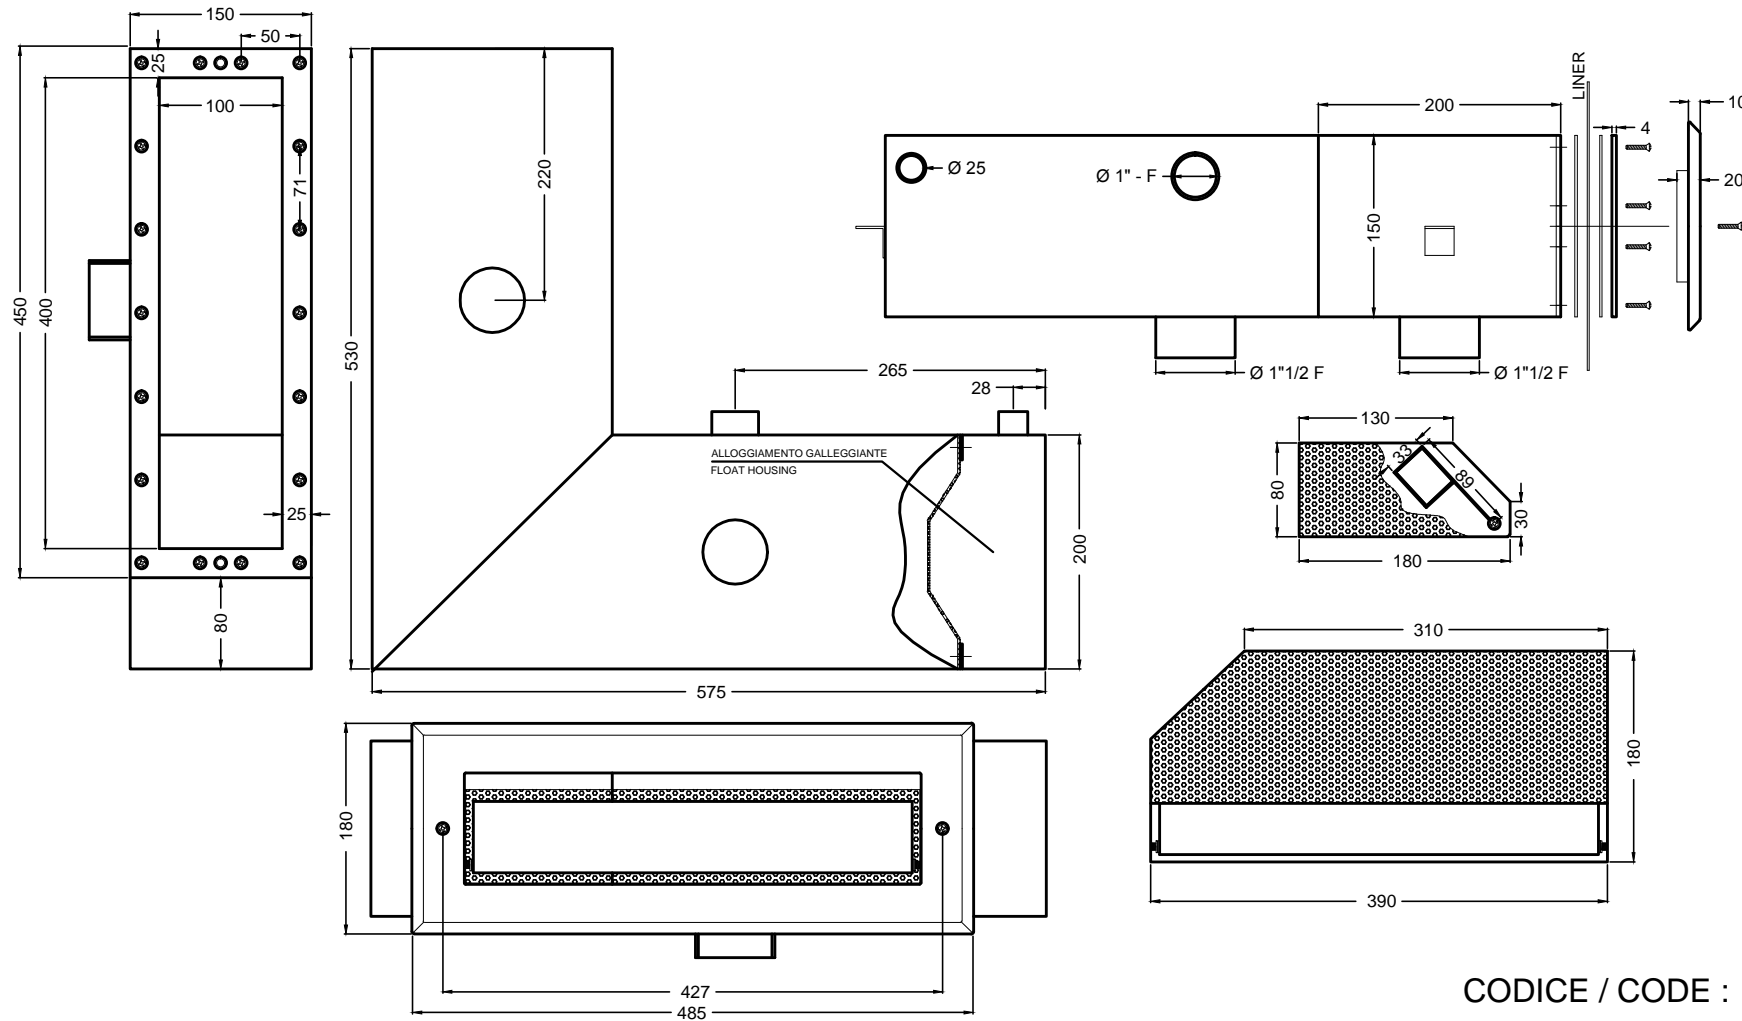

# CORNER STAINLESS STEEL SKIMMER FOR LEVEL CHANNEL "INTERNAL" TYPE

FOR PREFABRICATED / LINER POOLS

CODICE / CODE : 19 127

## CORNER STAINLESS STEEL SKIMMER FOR LEVEL CHANNEL "EXTERNAL" TYPE

FOR CONCRETE POOLS 200

CODICE / CODE : 19 128

## CORNER STAINLESS STEEL SKIMMER FOR LEVEL CHANNEL "EXTERNAL" TYPE

FOR PREFABRICATED / LINER POOLS

CODICE / CODE : 19 129

## CORNER STAINLESS STEEL SKIMMER FOR LEVEL CHANNEL "INTERNAL" TYPE

FOR CONCRETE  
POOLS

CODICE / CODE : 19 126