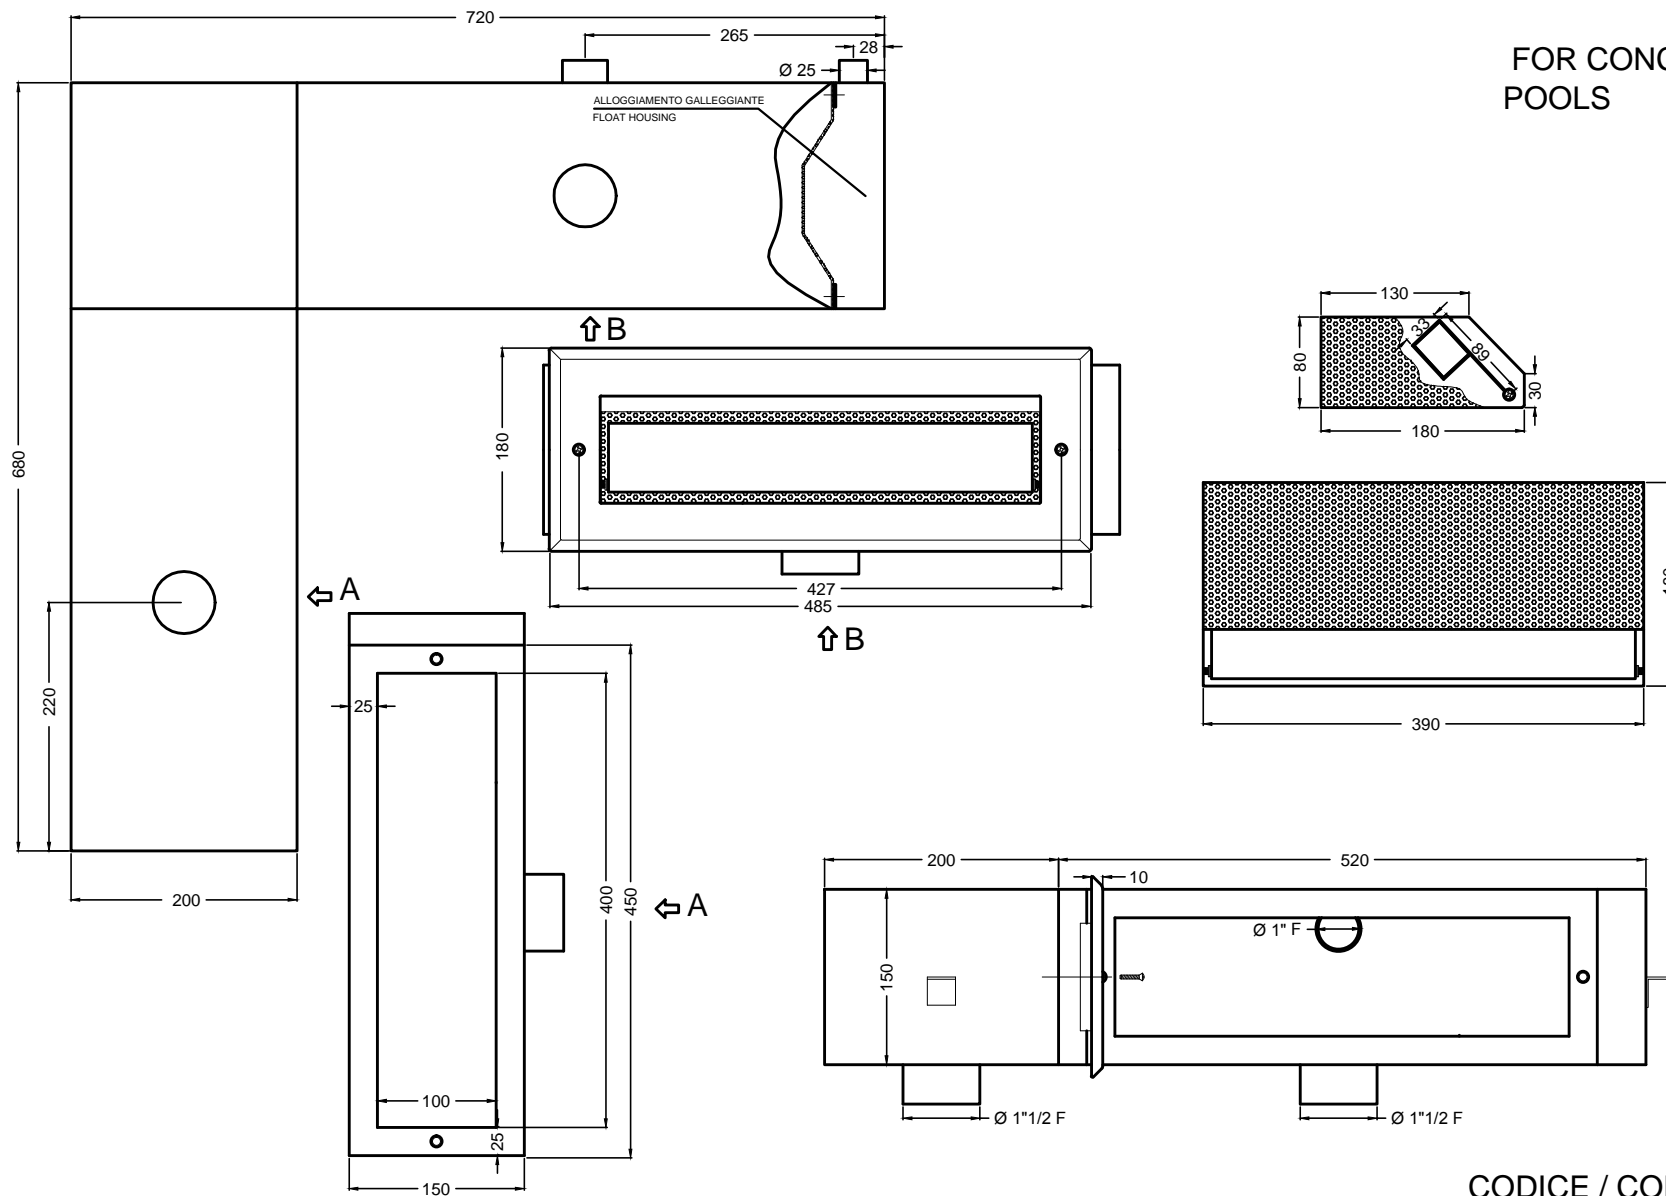

# CORNER STAINLESS STEEL SKIMMER FOR LEVEL CHANNEL "INTERNAL" TYPE

FOR PREFABRICATED / LINER POOLS

CODICE / CODE : 19 127

## CORNER STAINLESS STEEL SKIMMER FOR LEVEL CHANNEL "EXTERNAL" TYPE

FOR CONCRETE POOLS 200

CODICE / CODE : 19 128

## CORNER STAINLESS STEEL SKIMMER FOR LEVEL CHANNEL "EXTERNAL" TYPE

FOR PREFABRICATED / LINER POOLS

CODICE / CODE : 19 129

## CORNER STAINLESS STEEL SKIMMER FOR LEVEL CHANNEL "INTERNAL" TYPE

FOR CONCRETE  
POOLS

CODICE / CODE : 19 126