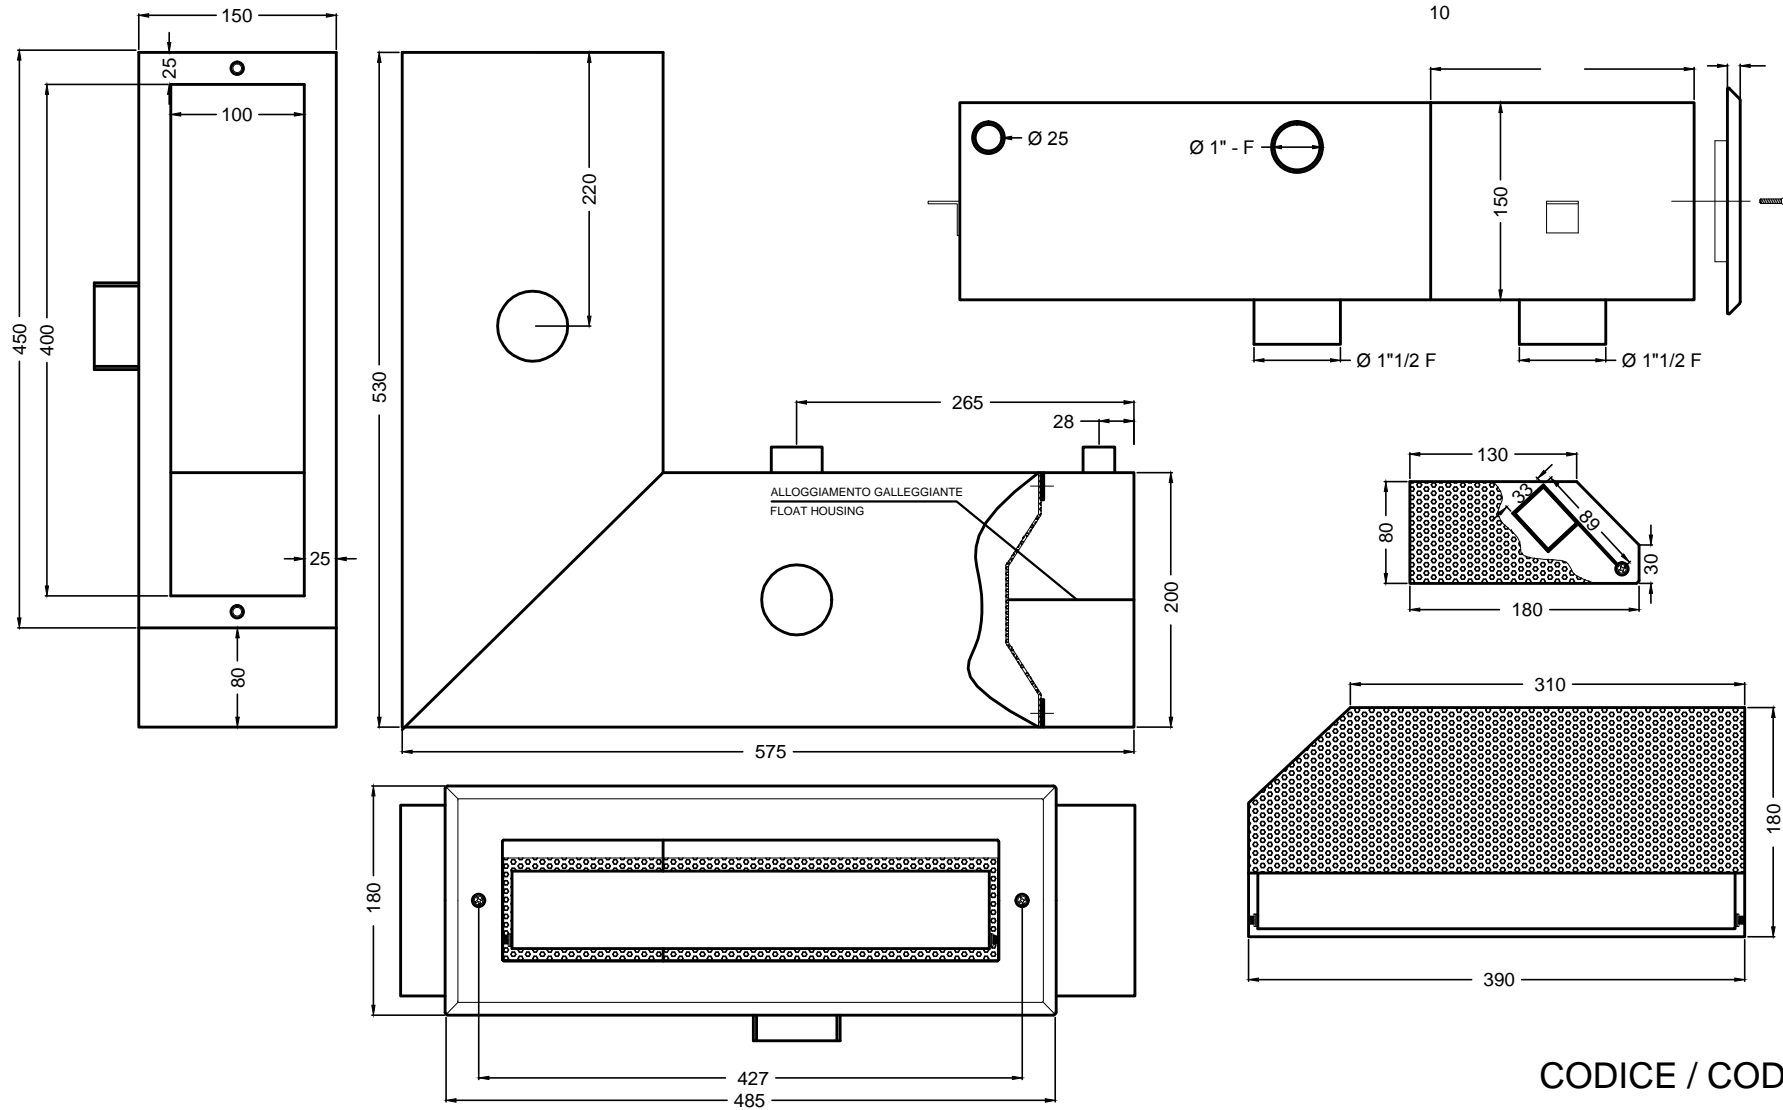

# CORNER STAINLESS STEEL SKIMMER FOR LEVEL CHANNEL "INTERNAL" TYPE

FOR PREFABRICATED / LINER POOLS

CODICE / CODE : 19 127

## CORNER STAINLESS STEEL SKIMMER FOR LEVEL CHANNEL "EXTERNAL" TYPE

FOR CONCRETE POOLS 200

CODICE / CODE : 19 128

## CORNER STAINLESS STEEL SKIMMER FOR LEVEL CHANNEL "EXTERNAL" TYPE

FOR PREFABRICATED / LINER POOLS

CODICE / CODE : 19 129

## CORNER STAINLESS STEEL SKIMMER FOR LEVEL CHANNEL "INTERNAL" TYPE

FOR CONCRETE  
POOLS

CODICE / CODE : 19 126