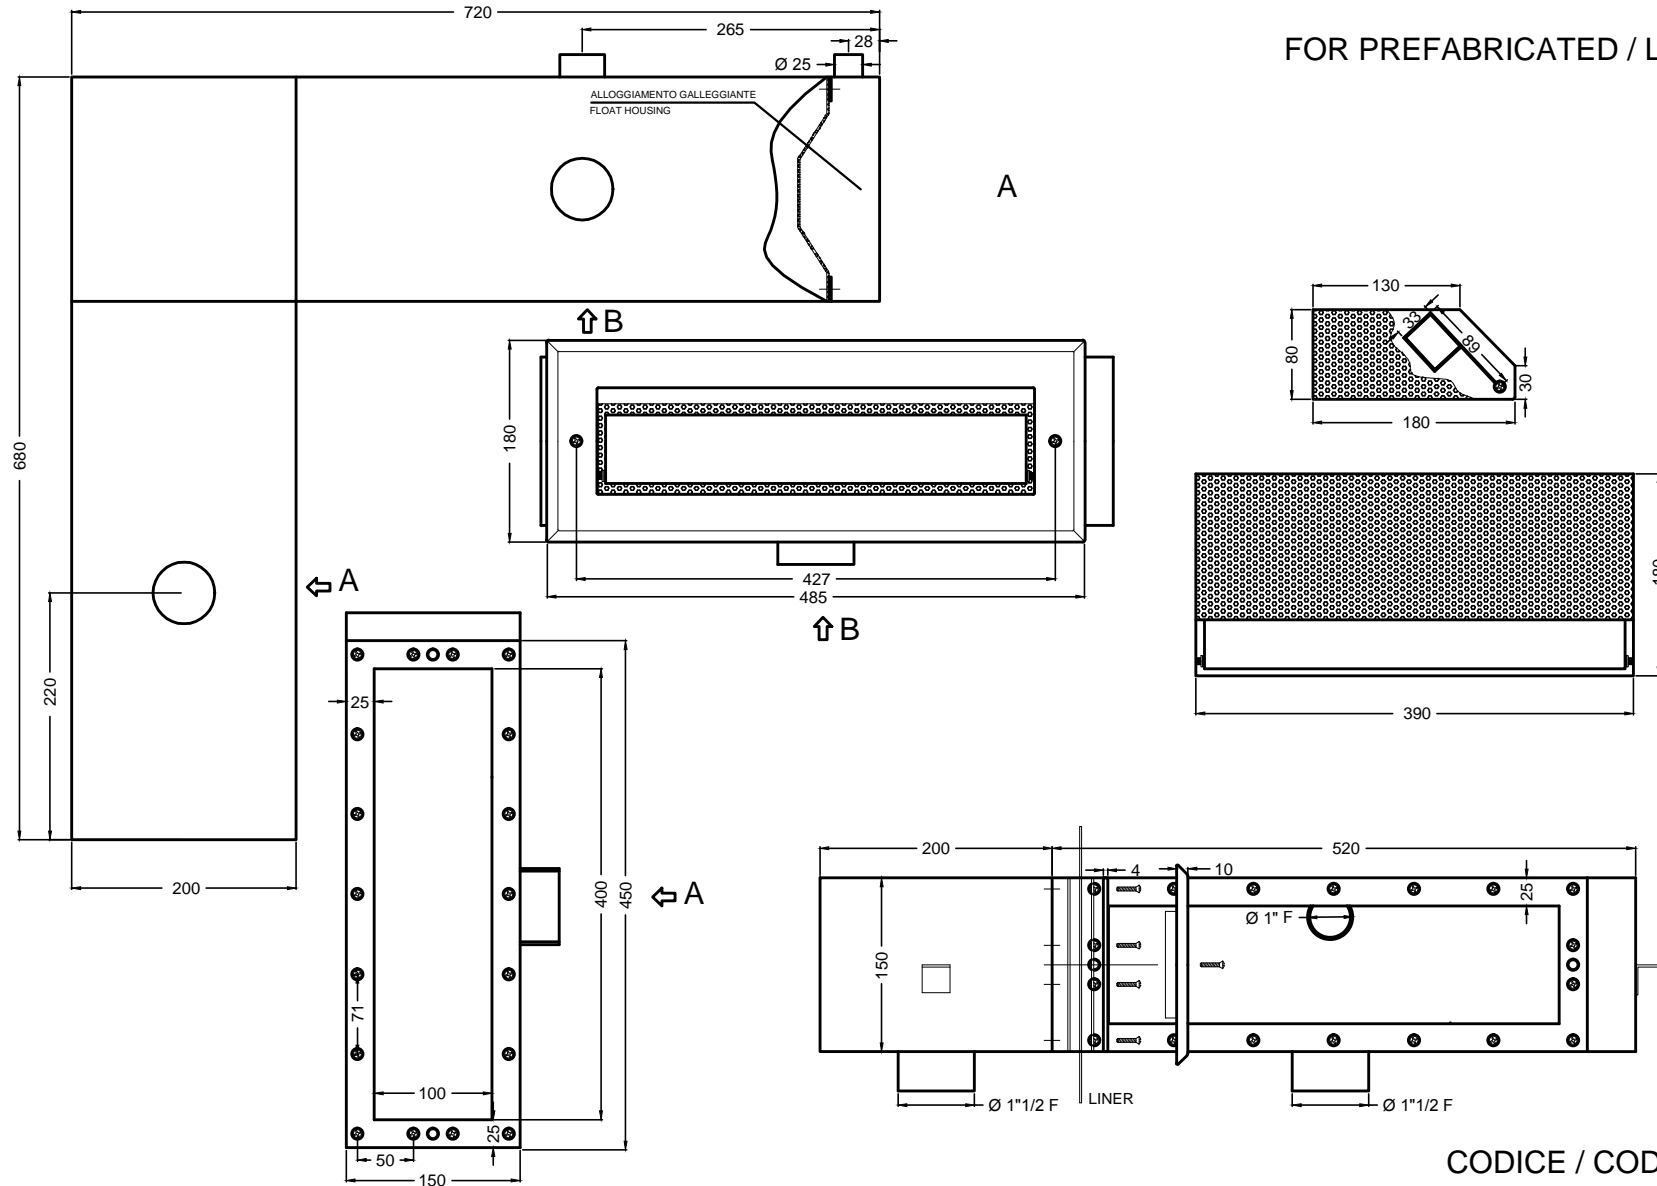

# CORNER STAINLESS STEEL SKIMMER FOR LEVEL CHANNEL "INTERNAL" TYPE

FOR PREFABRICATED / LINER POOLS

CODICE / CODE : 19 127

## CORNER STAINLESS STEEL SKIMMER FOR LEVEL CHANNEL "EXTERNAL" TYPE

FOR CONCRETE POOLS 200

CODICE / CODE : 19 128

## CORNER STAINLESS STEEL SKIMMER FOR LEVEL CHANNEL "EXTERNAL" TYPE

FOR PREFABRICATED / LINER POOLS

CODICE / CODE : 19 129

## CORNER STAINLESS STEEL SKIMMER FOR LEVEL CHANNEL "INTERNAL" TYPE

FOR CONCRETE  
POOLS

CODICE / CODE : 19 126